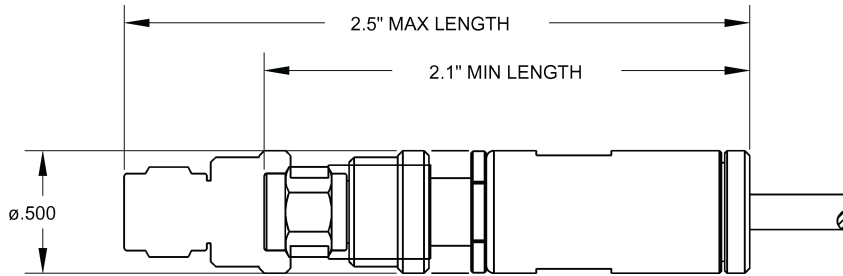

MODEL NUMBER	INTERFACE 1	INTERFACE 2	MINIMUM LENGTH	MAXIMUM LENGTH
20142-01	SMA Male	0.141 Semi Rigid Cable	$2.10 \pm 0.01$	$2.50 \pm 0.01$
30136-01	SMA Male	SMA Female	$2.10 \pm 0.01$	$2.50 \pm 0.01$
30136-02	SMA Male	SMA Female	$2.10 \pm 0.01$	$2.50 \pm 0.01$
30163-01*	SMA Female	SMA Male	$2.40 \pm 0.01$	$2.90 \pm 0.01$

20142-01

30136-01

30136-02

30163-01

Slide trombone adjustable unit has a slightly longer minimum and maximum delay than stated in the data specifications.