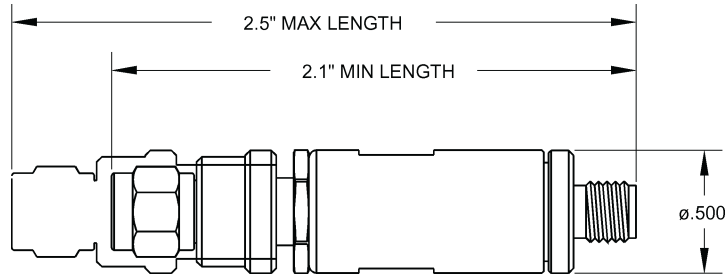

MODEL NUMBER	INTERFACE 1	INTERFACE 2	MINIMUM LENGTH	MAXIMUM LENGTH
20142-01	SMA Male	0.141 Semi Rigid Cable	$2.10 \pm 0.01$	$2.50 \pm 0.01$
30136-01	SMA Male	SMA Female	$2.10 \pm 0.01$	$2.50 \pm 0.01$
30136-02	SMA Male	SMA Female	$2.10 \pm 0.01$	$2.50 \pm 0.01$
30163-01*	SMA Female	SMA Male	$2.40 \pm 0.01$	$2.90 \pm 0.01$

20142-01

30136-01

30136-02

30163-01

Slide trombone adjustable unit has a slightly longer minimum and maximum delay than stated in the data specifications.