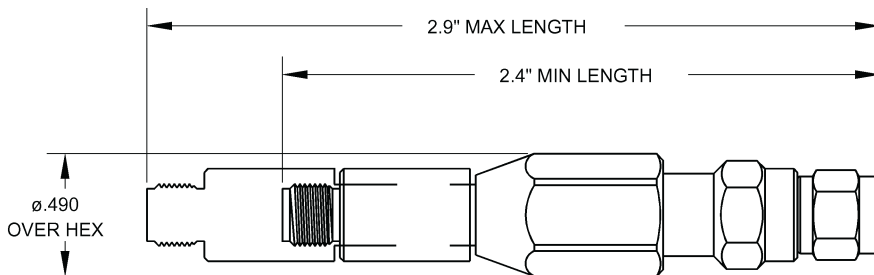

MODEL NUMBER	INTERFACE 1	INTERFACE 2	MINIMUM LENGTH	MAXIMUM LENGTH
20142-01	SMA Male	0.141 Semi Rigid Cable	$2.10 \pm 0.01$	$2.50 \pm 0.01$
30136-01	SMA Male	SMA Female	$2.10 \pm 0.01$	$2.50 \pm 0.01$
30136-02	SMA Male	SMA Female	$2.10 \pm 0.01$	$2.50 \pm 0.01$
30163-01*	SMA Female	SMA Male	$2.40 \pm 0.01$	$2.90 \pm 0.01$

20142-01

30136-01

30136-02

30163-01

Slide trombone adjustable unit has a slightly longer minimum and maximum delay than stated in the data specifications.