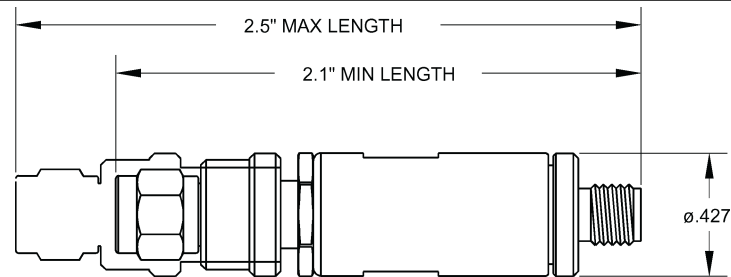

MODEL NUMBER	INTERFACE 1	INTERFACE 2	MINIMUM LENGTH	MAXIMUM LENGTH
20142-01	SMA Male	0.141 Semi Rigid Cable	$2.10 \pm 0.01$	$2.50 \pm 0.01$
30136-01	SMA Male	SMA Female	$2.10 \pm 0.01$	$2.50 \pm 0.01$
30136-02	SMA Male	SMA Female	$2.10 \pm 0.01$	$2.50 \pm 0.01$
30163-01*	SMA Female	SMA Male	$2.40 \pm 0.01$	$2.90 \pm 0.01$

20142-01

30136-01

30136-02

30163-01

Slide trombone adjustable unit has a slightly longer minimum and maximum delay than stated in the data specifications.