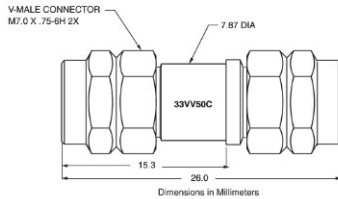

CALIBRATION GRADE ADAPTERS

33 Series DC to 145 GHz

33KFKF50B outline

33KK50B outline

33KKF50B outline

33VVF50C outline

33VV50C outline

33VVF50C outline

33WW50

Precision W1 Male to W1 Male Adapter, DC to 110 GHz

33WWF50

Precision W1 Male to W1 Female Adapter, DC to 110 GHz

33WFWF50

Precision W1 Female to W1 Female Adapter, DC to 110 GHz