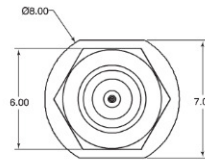

33WWF50

Precision W1 Male to W1 Female Adapter, DC to 110 GHz