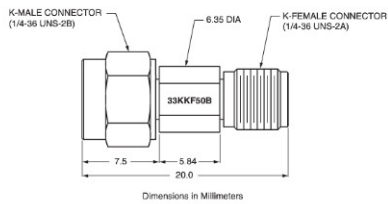

CALIBRATION GRADE ADAPTERS

33 Series DC to 145 GHz

33KFKF50B outline

33KK50B outline

33KKF50B outline

33VVF50C outline

33VV50C outline

33VVF50C outline

33WW50

Precision W1 Male to W1 Male Adapter, DC to 110 GHz

33WWF50

Precision W1 Male to W1 Female Adapter, DC to 110 GHz

33WFWF50

Precision W1 Female to W1 Female Adapter, DC to 110 GHz