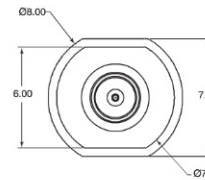

33WFWF50

Precision W1 Female to W1 Female Adapter, DC to 110 GHz