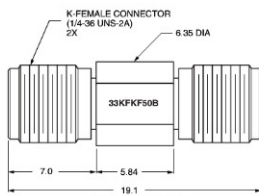

CALIBRATION GRADE ADAPTERS

33 Series DC to 145 GHz

33KFKF50B outline

33KK50B outline

33KKF50B outline

33VVF50C outline

33VV50C outline

33VVF50C outline

33WW50

Precision W1 Male to W1 Male Adapter, DC to 110 GHz

33WWF50

Precision W1 Male to W1 Female Adapter, DC to 110 GHz

33WFWF50

Precision W1 Female to W1 Female Adapter, DC to 110 GHz