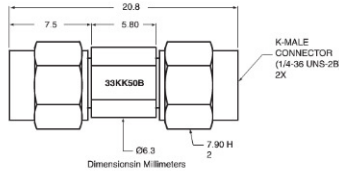

CALIBRATION GRADE ADAPTERS

33 Series DC to 145 GHz

33KFKF50B outline

33KK50B outline

33KKF50B outline

33VVF50C outline

33VV50C outline

33VVF50C outline

33WW50

Precision W1 Male to W1 Male Adapter, DC to 110 GHz

33WWF50

Precision W1 Male to W1 Female Adapter, DC to 110 GHz

33WFWF50

Precision W1 Female to W1 Female Adapter, DC to 110 GHz