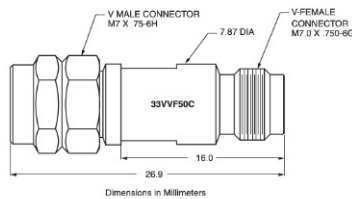

CALIBRATION GRADE ADAPTERS

33 Series DC to 145 GHz

33KFKF50B outline

33KK50B outline

33KKF50B outline

33VVF50C outline

33VV50C outline

33VVF50C outline

33WW50

Precision W1 Male to W1 Male Adapter, DC to 110 GHz

33WWF50

Precision W1 Male to W1 Female Adapter, DC to 110 GHz

33WFWF50

Precision W1 Female to W1 Female Adapter, DC to 110 GHz