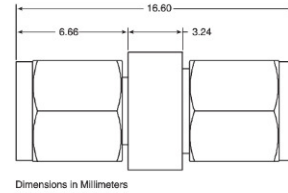

33WWF50

Precision W1 Male to W1 Female Adapter, DC to 110 GHz