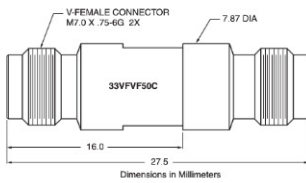

CALIBRATION GRADE ADAPTERS

33 Series DC to 145 GHz

33KFKF50B outline

33KK50B outline

33KKF50B outline

33VVF50C outline

33VV50C outline

33VVF50C outline

33WW50

Precision W1 Male to W1 Male Adapter, DC to 110 GHz

33WWF50

Precision W1 Male to W1 Female Adapter, DC to 110 GHz

33WFWF50

Precision W1 Female to W1 Female Adapter, DC to 110 GHz