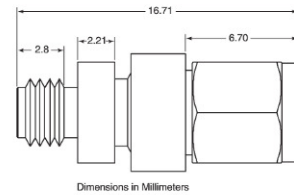

33WFWF50

Precision W1 Female to W1 Female Adapter, DC to 110 GHz