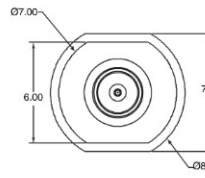

33WW50
Precision W1 Male to W1 Male Adapter,
DC to 110 GHz

Dimensions in Millimeters

33WWF50
Precision W1 Male to W1 Female Adapter,
DC to 110 GHz

Dimensions in Millimeters

33WFWF50
Precision W1 Female to W1 Female Adapter,
DC to 110 GHz

Dimensions in Millimeters