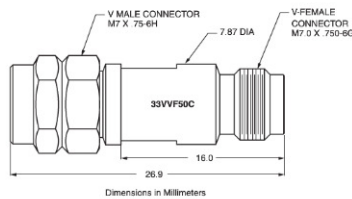

CALIBRATION GRADE ADAPTERS

33 Series DC to 145 GHz

33KFKF50B outline

33KK50B outline

33KKF50B outline

33VVF50C outline

33VV50C outline

33VVF50C outline

33WW50
Precision W1 Male to W1 Male Adapter,
DC to 110 GHz

Dimensions in Millimeters

33WWF50
Precision W1 Male to W1 Female Adapter,
DC to 110 GHz

Dimensions in Millimeters

33WFWF50
Precision W1 Female to W1 Female Adapter,
DC to 110 GHz

Dimensions in Millimeters