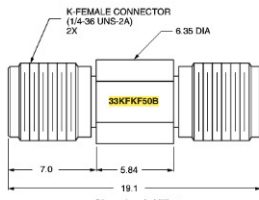

CALIBRATION GRADE ADAPTERS

33 Series DC to 145 GHz

33KFKF50B outline

33KK50B outline

33KKF50B outline

33VVF50C outline

33VV50C outline

33VVF50C outline

33WW50
Precision W1 Male to W1 Male Adapter,
DC to 110 GHz

Dimensions in Millimeters

33WWF50
Precision W1 Male to W1 Female Adapter,
DC to 110 GHz

Dimensions in Millimeters

33WFWF50
Precision W1 Female to W1 Female Adapter,
DC to 110 GHz

Dimensions in Millimeters