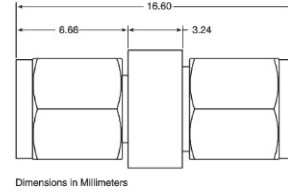

CALIBRATION GRADE ADAPTERS

33 Series DC to 145 GHz

33KFKF50B outline

33KK50B outline

33KKF50B outline

33VVF50C outline

33VV50C outline

33VVF50C outline

33WW50
Precision W1 Male to W1 Male Adapter,
DC to 110 GHz

Dimensions in Millimeters

33WWF50
Precision W1 Male to W1 Female Adapter,
DC to 110 GHz

Dimensions in Millimeters

33WFWF50
Precision W1 Female to W1 Female Adapter,
DC to 110 GHz

Dimensions in Millimeters