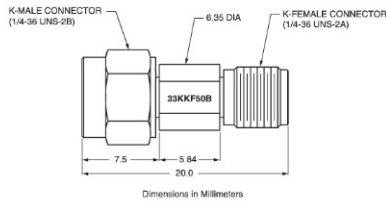

CALIBRATION GRADE ADAPTERS

33 Series DC to 145 GHz

33KFKF50B outline

33KK50B outline

33KKF50B outline

33VVF50C outline

33VV50C outline

33VVF50C outline

33WW50
Precision W1 Male to W1 Male Adapter,
DC to 110 GHz

Dimensions in Millimeters

33WWF50
Precision W1 Male to W1 Female Adapter,
DC to 110 GHz

Dimensions in Millimeters

33WFWF50
Precision W1 Female to W1 Female Adapter,
DC to 110 GHz

Dimensions in Millimeters