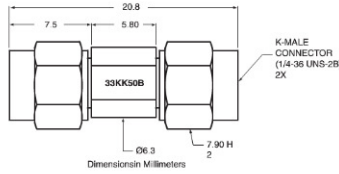

CALIBRATION GRADE ADAPTERS

33 Series DC to 145 GHz

33KFKF50B outline

33KK50B outline

33KKF50B outline

33VVF50C outline

33VV50C outline

33VVF50C outline

33WW50
Precision W1 Male to W1 Male Adapter,
DC to 110 GHz

Dimensions in Millimeters

33WWF50
Precision W1 Male to W1 Female Adapter,
DC to 110 GHz

Dimensions in Millimeters

33WFWF50
Precision W1 Female to W1 Female Adapter,
DC to 110 GHz

Dimensions in Millimeters