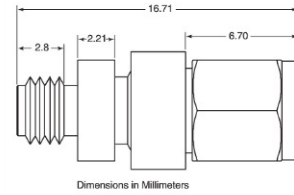

CALIBRATION GRADE ADAPTERS

33 Series DC to 145 GHz

33KFKF50B outline

33KK50B outline

33KKF50B outline

33VVF50C outline

33VV50C outline

33VVF50C outline

33WW50
Precision W1 Male to W1 Male Adapter,
DC to 110 GHz

Dimensions in Millimeters

33WWF50
Precision W1 Male to W1 Female Adapter,
DC to 110 GHz

Dimensions in Millimeters

33WFWF50
Precision W1 Female to W1 Female Adapter,
DC to 110 GHz

Dimensions in Millimeters