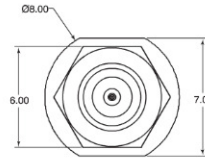

CALIBRATION GRADE ADAPTERS

33 Series DC to 145 GHz

33KFKF50B outline

33KK50B outline

33KKF50B outline

33VVF50C outline

33VV50C outline

33VVF50C outline

33WW50
Precision W1 Male to W1 Male Adapter,
DC to 110 GHz

Dimensions in Millimeters

33WWF50
Precision W1 Male to W1 Female Adapter,
DC to 110 GHz

Dimensions in Millimeters

33WFWF50
Precision W1 Female to W1 Female Adapter,
DC to 110 GHz

Dimensions in Millimeters