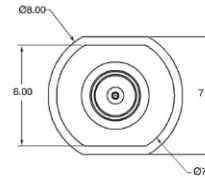

CALIBRATION GRADE ADAPTERS

33 Series DC to 145 GHz

33KFKF50B outline

33KK50B outline

33KKF50B outline

33VVF50C outline

33VV50C outline

33VVF50C outline

33WW50
Precision W1 Male to W1 Male Adapter,
DC to 110 GHz

Dimensions in Millimeters

33WWF50
Precision W1 Male to W1 Female Adapter,
DC to 110 GHz

Dimensions in Millimeters

33WFWF50
Precision W1 Female to W1 Female Adapter,
DC to 110 GHz

Dimensions in Millimeters