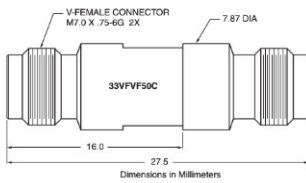

CALIBRATION GRADE ADAPTERS

33 Series DC to 145 GHz

33KFKF50B outline

33KK50B outline

33KKF50B outline

33VVF50C outline

33VV50C outline

33VVF50C outline

33WW50
Precision W1 Male to W1 Male Adapter,
DC to 110 GHz

Dimensions in Millimeters

33WWF50
Precision W1 Male to W1 Female Adapter,
DC to 110 GHz

Dimensions in Millimeters

33WFWF50
Precision W1 Female to W1 Female Adapter,
DC to 110 GHz

Dimensions in Millimeters