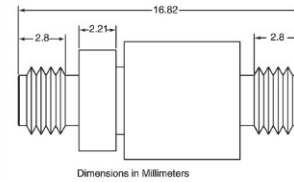

33WW50
Precision W1 Male to W1 Male Adapter,
DC to 110 GHz

Dimensions in Millimeters

33WWF50
Precision W1 Male to W1 Female Adapter,
DC to 110 GHz

Dimensions in Millimeters

33WFWF50
Precision W1 Female to W1 Female Adapter,
DC to 110 GHz

Dimensions in Millimeters