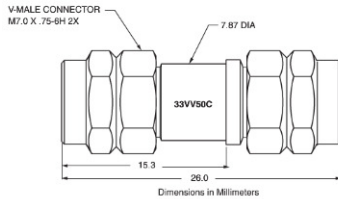

CALIBRATION GRADE ADAPTERS

33 Series DC to 145 GHz

33KFKF50B outline

33KK50B outline

33KKF50B outline

33VVF50C outline

33VV50C outline

33VVF50C outline

33WW50
Precision W1 Male to W1 Male Adapter,
DC to 110 GHz

Dimensions in Millimeters

33WWF50
Precision W1 Male to W1 Female Adapter,
DC to 110 GHz

Dimensions in Millimeters

33WFWF50
Precision W1 Female to W1 Female Adapter,
DC to 110 GHz

Dimensions in Millimeters