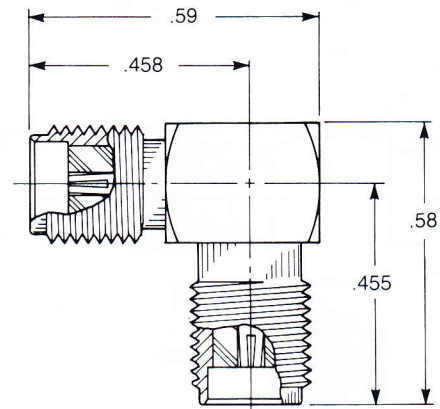

**Right Angle
Jack To Plug Adapter**

- Connects one jack and one plug

5919-1503-000 (Gold plated)

5919-9503-000 (Passivated)

**Right Angle
Jack To Jack Adapter**

- Connects two plugs

5919-1503-003 (Gold plated)

5919-9503-003 (Passivated)

**Right Angle
Plug To Plug Adapter**

- Connects two jacks

5919-1503-001 (Gold plated)

5919-9503-001 (Passivated)