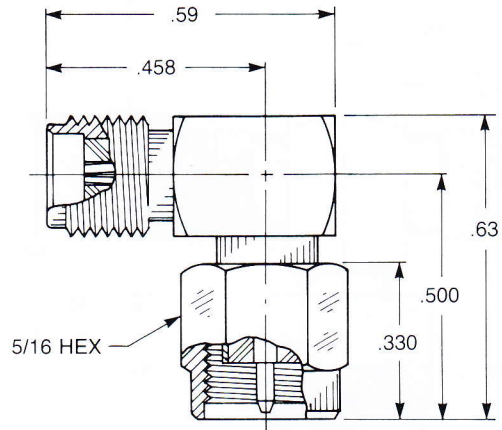

**Right Angle
Jack To Plug Adapter**

- Connects one jack and one plug

5919-1503-000 (Gold plated)

5919-9503-000 (Passivated)

**Right Angle
Jack To Jack Adapter**

- Connects two plugs

5919-1503-003 (Gold plated)

5919-9503-003 (Passivated)

**Right Angle
Plug To Plug Adapter**

- Connects two jacks

5919-1503-001 (Gold plated)

5919-9503-001 (Passivated)