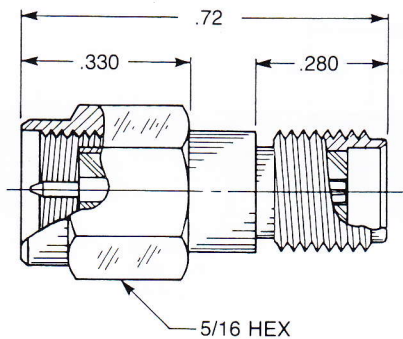

### **Straight Jack To Jack Adapter**

- Connects two plugs

Captive contact:

**5917-1103-000** (Gold plated)

**5917-9103-000** (Passivated)

### **Straight Bulkhead Mounted Jack To Jack Adapter**

- Connects two plugs

Captive contact:

**5909-1103-000** (Gold plated)

**5909-9103-000** (Passivated)

### **Straight Jack To Plug Adapter**

- Prevents damage to equipment-mounted jacks during frequent mating and unmating

Captive contact:

**5916-1103-603** (Gold plated)

**5916-9103-603** (Passivated)

### **Straight Plug To Plug Adapter**

- Connects two jacks

Captive contact:

**5918-1103-000** (Gold plated)

**5918-9103-000** (Passivated)