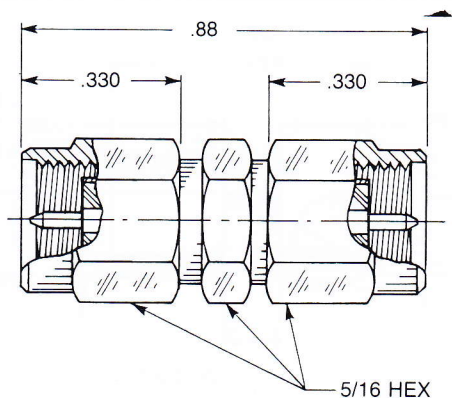

### **Straight Bulkhead Mounted Jack To Jack Adapter**

- Connects two plugs

Captive contact:

**5909-1103-000** (Gold plated)

**5909-9103-000** (Passivated)

### **Straight Jack To Plug Adapter**

- Prevents damage to equipment-mounted jacks during frequent mating and unmating

Captive contact:

**5916-1103-603** (Gold plated)

**5916-9103-603** (Passivated)

### **Straight Plug To Plug Adapter**

- Connects two jacks

Captive contact:

**5918-1103-000** (Gold plated)

**5918-9103-000** (Passivated)