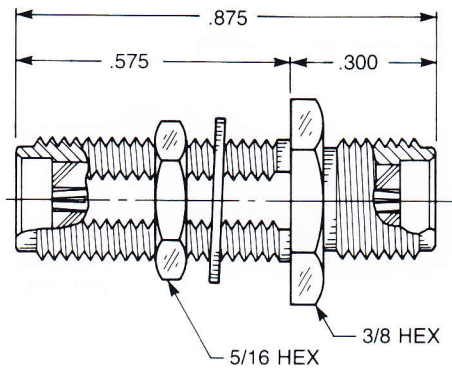

### **Straight Jack To Jack Adapter**

- Connects two plugs

Captive contact:

**5917-1103-000** (Gold plated)

**5917-9103-000** (Passivated)

### **Straight Bulkhead Mounted Jack To Jack Adapter**

- Connects two plugs

Captive contact:

**5909-1103-000** (Gold plated)

**5909-9103-000** (Passivated)

### **Straight Jack To Plug Adapter**

- Prevents damage to equipment-mounted jacks during frequent mating and unmating

Captive contact:

**5916-1103-603** (Gold plated)

**5916-9103-603** (Passivated)

### **Straight Plug To Plug Adapter**

- Connects two jacks

Captive contact:

**5918-1103-000** (Gold plated)

**5918-9103-000** (Passivated)