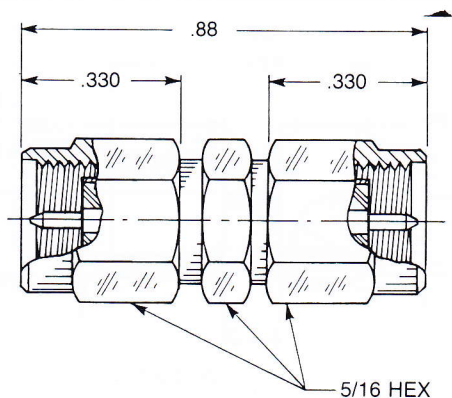

Straight Jack To Jack Adapter

- Connects two plugs

Captive contact:

5917-1103-000 (Gold plated)

5917-9103-000 (Passivated)

Straight Bulkhead Mounted Jack To Jack Adapter

- Connects two plugs

Captive contact:

5909-1103-000 (Gold plated)

5909-9103-000 (Passivated)

Straight Jack To Plug Adapter

- Prevents damage to equipment-mounted jacks during frequent mating and unmating

Captive contact:

5916-1103-603 (Gold plated)

5916-9103-603 (Passivated)

Straight Plug To Plug Adapter

- Connects two jacks

Captive contact:

5918-1103-000 (Gold plated)

5918-9103-000 (Passivated)