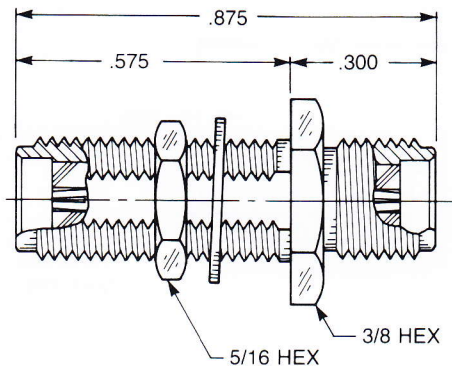

Straight Jack To Jack Adapter

- Connects two plugs

Captive contact:

5917-1103-000 (Gold plated)

5917-9103-000 (Passivated)

Straight Bulkhead Mounted Jack To Jack Adapter

- Connects two plugs

Captive contact:

5909-1103-000 (Gold plated)

5909-9103-000 (Passivated)

Straight Jack To Plug Adapter

- Prevents damage to equipment-mounted jacks during frequent mating and unmating

Captive contact:

5916-1103-603 (Gold plated)

5916-9103-603 (Passivated)

Straight Plug To Plug Adapter

- Connects two jacks

Captive contact:

5918-1103-000 (Gold plated)

5918-9103-000 (Passivated)