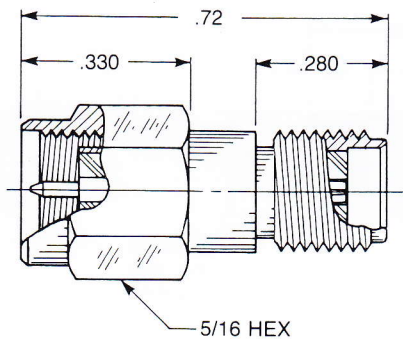

Straight Jack To Jack Adapter

- Connects two plugs

Captive contact:

5917-1103-000 (Gold plated)

5917-9103-000 (Passivated)

Straight Bulkhead Mounted Jack To Jack Adapter

- Connects two plugs

Captive contact:

5909-1103-000 (Gold plated)

5909-9103-000 (Passivated)

Straight Jack To Plug Adapter

- Prevents damage to equipment-mounted jacks during frequent mating and unmating

Captive contact:

5916-1103-603 (Gold plated)

5916-9103-603 (Passivated)

Straight Plug To Plug Adapter

- Connects two jacks

Captive contact:

5918-1103-000 (Gold plated)

5918-9103-000 (Passivated)