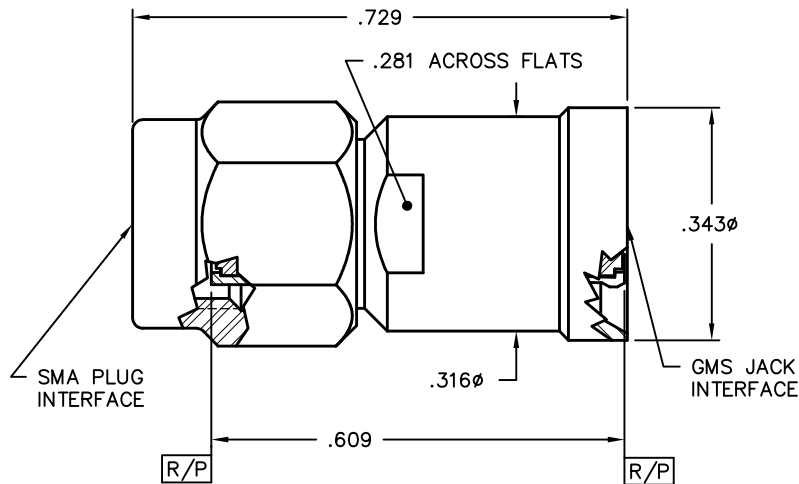

**GMS Jack to SMA Jack**

**Catalog Number**

1F1H1-0501-01

**VSWR (TYP)**

1.20:1 to 18 GHz, 1.30:1 to 23 GHz

**GMS Jack to SMA Plug**

**Catalog Number**

1F2H1-0501-01

**VSWR (TYP)**

1.20:1 to 23 GHz

**GMS Plug to SMA Plug**

**Catalog Number**

1F2H2-0503-01

**VSWR (TYP)**

1.20:1 to 18 GHz, 1.30:1 to 23 GHz