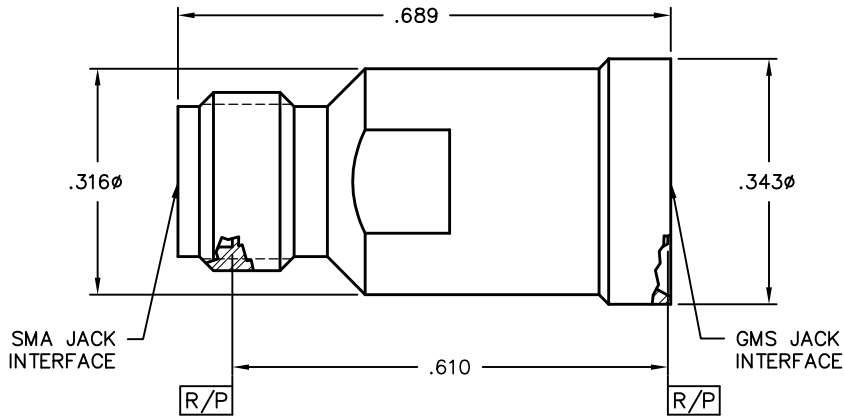

**GMS Jack to SMA Jack**

**Catalog Number**

1F1H1-0501-01

**VSWR (TYP)**

1.20:1 to 18 GHz, 1.30:1 to 23 GHz

**GMS Jack to SMA Plug**

**Catalog Number**

1F2H1-0501-01

**VSWR (TYP)**

1.20:1 to 23 GHz

**GMS Plug to SMA Plug**

**Catalog Number**

1F2H2-0503-01

**VSWR (TYP)**

1.20:1 to 18 GHz, 1.30:1 to 23 GHz