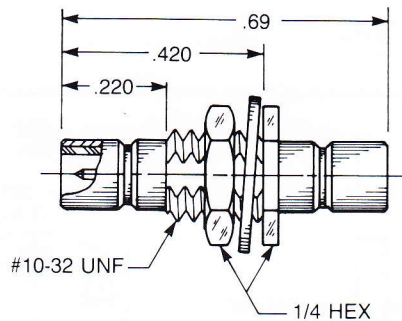

Straight Male Jack To Jack Adapter

- Connects two plugs

5213-1501-000 (Gold plated)

5213-7501-000 (Nickel plated)

Bulkhead Mounted Straight Male Jack To Jack Adapter

- Connects two plugs
- For .093" max. panel

5222-1501-000 (Gold plated)

5222-7501-000 (Nickel plated)

Straight Female Plug To Plug Adapter

- Connects two jacks

5216-1501-000 (Gold plated)

5216-7501-000 (Nickel plated)

Tee Adapter (Unmatched Power Divider) Jack To Plug To Jack

- Connects two plugs and one jack

5215-1501-000 (Gold plated)

5215-7501-000 (Nickel plated)