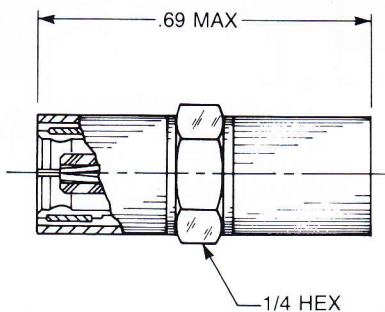

Straight Male Jack To Jack Adapter

- Connects two plugs

5213-1501-000 (Gold plated)

5213-7501-000 (Nickel plated)

Bulkhead Mounted Straight Male Jack To Jack Adapter

- Connects two plugs
- For .093" max. panel

5222-1501-000 (Gold plated)

5222-7501-000 (Nickel plated)

Straight Female Plug To Plug Adapter

- Connects two jacks

5216-1501-000 (Gold plated)

5216-7501-000 (Nickel plated)

Tee Adapter (Unmatched Power Divider) Jack To Plug To Jack

- Connects two plugs and one jack

5215-1501-000 (Gold plated)

5215-7501-000 (Nickel plated)