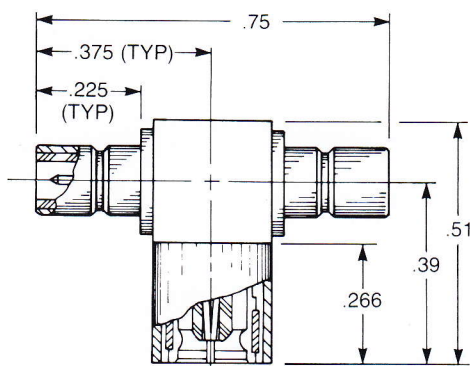

Straight Male Jack To Jack Adapter

- Connects two plugs

5213-1501-000 (Gold plated)

5213-7501-000 (Nickel plated)

Bulkhead Mounted Straight Male Jack To Jack Adapter

- Connects two plugs
- For .093" max. panel

5222-1501-000 (Gold plated)

5222-7501-000 (Nickel plated)

Straight Female Plug To Plug Adapter

- Connects two jacks

5216-1501-000 (Gold plated)

5216-7501-000 (Nickel plated)

Tee Adapter (Unmatched Power Divider) Jack To Plug To Jack

- Connects two plugs and one jack

5215-1501-000 (Gold plated)

5215-7501-000 (Nickel plated)