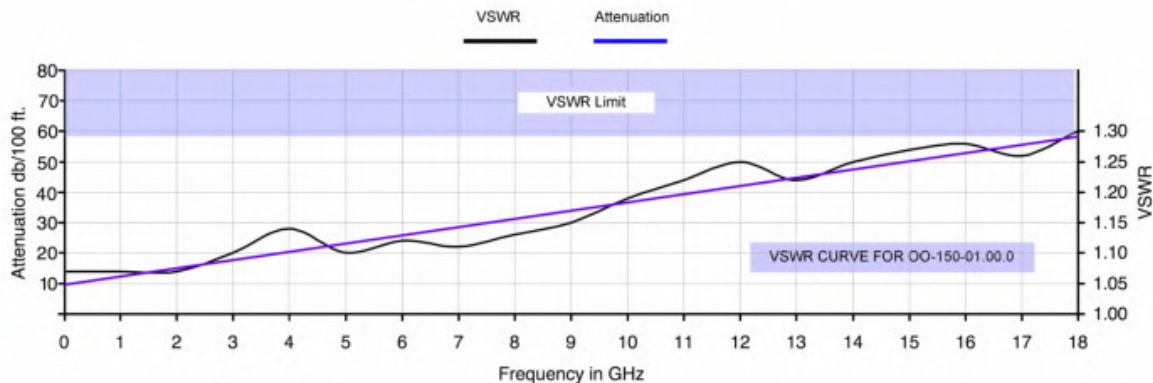

### MICROFLEX 150

Operating Frequency DC-18.0 GHz

SMA MALE TO TYPE N MALE				
PART NO.	LENGTH	1-9	10-24	25-49
AO-150-12.0	1.0 Ft.	\$57.75	\$56.75	\$55.75
AO-150-18.0	1.5 Ft.	\$60.00	\$59.00	\$58.05
AO-150-24.0	2.0 Ft.	\$62.25	\$61.25	\$60.25
AO-150-30.0	2.5 Ft.	\$64.50	\$63.50	\$62.50
AO-150-36.0	3.0 Ft.	\$66.75	\$65.75	\$64.75
AO-150-48.0	4.0 Ft.	\$71.25	\$70.25	\$69.25
AO-150-60.0	5.0 Ft.	\$75.75	\$74.75	\$73.75
AO-150-72.0	6.0 Ft.	\$80.25	\$79.25	\$78.25
AO-150-120.0	10.0 Ft.	\$98.25	\$97.25	\$96.25

TYPE N MALE TO TYPE N MALE				
PART NO.	LENGTH	1-9	10-24	25-49
OO-150-12.0	1.0 Ft.	\$66.75	\$65.75	\$64.75
OO-150-18.0	1.5 Ft.	\$69.00	\$68.00	\$67.00
OO-150-24.0	2.0 Ft.	\$72.00	\$71.00	\$70.00
OO-150-30.0	2.5 Ft.	\$74.25	\$73.25	\$72.25
OO-150-36.0	3.0 Ft.	\$76.50	\$75.50	\$74.50
OO-150-48.0	4.0 Ft.	\$81.75	\$80.75	\$79.75
OO-150-60.0	5.0 Ft.	\$86.25	\$85.25	\$84.25
OO-150-72.0	6.0 Ft.	\$91.50	\$90.50	\$89.50
OO-150-120.0	10.0 Ft.	\$108.75	\$107.75	\$106.75