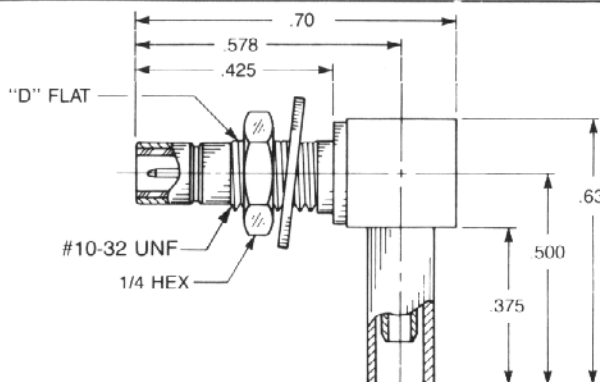

Straight Male Bulkhead Cable Jack

Clamp type for flexible cable:
2003-1551-0XX (Gold plated)
2003-7551-0XX (Nickel plated)

Solder-clamp for semi-rigid cable:
2003-1541-0XX (Gold plated)
2003-7541-0XX (Nickel plated)

QPL version available (M39012/70)

Straight Male Bulkhead Cable Jack

Crimp type for flexible cable:
2003-1571-0XX (Gold plated)
2003-7571-0XX (Nickel plated)

QPL version available (M39012/70)

Bulkhead Mounted Right Angle Male Cable Jack

Clamp type for flexible cable:
2006-1551-0XX (Gold plated)
2006-7551-0XX (Nickel plated)

Solder-clamp for semi-rigid cable:
2006-1541-0XX (Gold plated)
2006-7541-0XX (Nickel plated)

Bulkhead Mounted Right Angle Male Cable Jack

Crimp type for flexible cable:
2106-1521-0XX (Gold plated)
2106-7521-0XX (Nickel plated)

Substitute the appropriate cable group for 'XX':			
02	RG178, RG196, M17/93, M17/169	09	.141" semi-rigid, RG402, M17/130
03	RG174, RG179, RG316, M17/113, M17/119, M17/172, M17/173	10	.085" semi-rigid, RG405, M17/133
05	RG178DS, RG196DS	19	RG174DS, RG316DS, M17/152, Times RD316