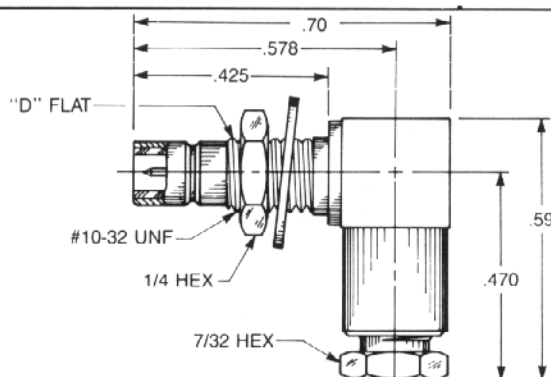

Straight Male Bulkhead Cable Jack

Clamp type for flexible cable:
2003-1551-0XX (Gold plated)
2003-7551-0XX (Nickel plated)

Solder-clamp for semi-rigid cable:
2003-1541-0XX (Gold plated)
2003-7541-0XX (Nickel plated)

QPL version available (M39012/70)

Straight Male Bulkhead Cable Jack

Crimp type for flexible cable:
2003-1571-0XX (Gold plated)
2003-7571-0XX (Nickel plated)

QPL version available (M39012/70)

Bulkhead Mounted Right Angle Male Cable Jack

Clamp type for flexible cable:
2006-1551-0XX (Gold plated)
2006-7551-0XX (Nickel plated)

Solder-clamp for semi-rigid cable:
2006-1541-0XX (Gold plated)
2006-7541-0XX (Nickel plated)

Bulkhead Mounted Right Angle Male Cable Jack

Crimp type for flexible cable:
2106-1521-0XX (Gold plated)
2106-7521-0XX (Nickel plated)

Substitute the appropriate cable group for 'XX':			
02	RG178, RG196, M17/93, M17/169	09	.141" semi-rigid, RG402, M17/130
03	RG174, RG179, RG316, M17/113, M17/119, M17/172, M17/173	10	.085" semi-rigid, RG405, M17/133
05	RG178DS, RG196DS	19	RG174DS, RG316DS, M17/152, Times RD316