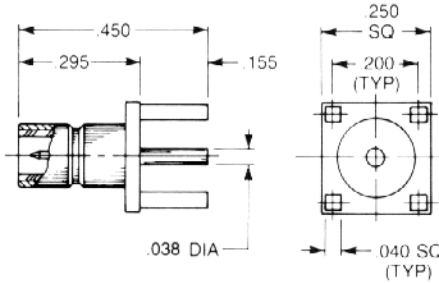

Straight Male Jack Receptacle

2009-1511-000 (Gold plated)
2009-7511-000 (Nickel plated)

QPL version available
(M39012/95)

2009-1511-050 (Gold plated)
2009-7511-050 (Nickel plated)

Right Angle Male Jack Receptacle

A	B	C	D
.43	.15	.50	.38
2010-1511-000 (Gold plated)			
2010-7511-000 (Nickel plated)			

A	B	C	D
.50	.215	.56	.437
2010-1511-002 (Gold plated)			
2010-7511-002 (Nickel plated)			

QPL version available (M39012/96)

Straight Female Plug Receptacle

2025-1511-000 (Gold plated)
2025-7511-000 (Nickel plated)

Right Angle Female Plug Receptacle

2042-1511-000 (Gold plated)
2042-7511-000 (Nickel plated)