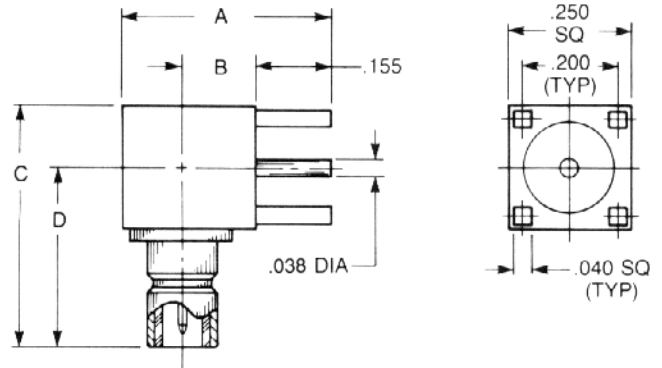

Straight Male Jack Receptacle

2009-1511-000 (Gold plated)
2009-7511-000 (Nickel plated)

QPL version available
(M39012/95)

2009-1511-050 (Gold plated)
2009-7511-050 (Nickel plated)

Right Angle Male Jack Receptacle

A	B	C	D
.43	.15	.50	.38
2010-1511-000 (Gold plated)			
2010-7511-000 (Nickel plated)			

A	B	C	D
.50	.215	.56	.437
2010-1511-002 (Gold plated)			
2010-7511-002 (Nickel plated)			

QPL version available (M39012/96)

Straight Female Plug Receptacle

2025-1511-000 (Gold plated)
2025-7511-000 (Nickel plated)

Right Angle Female Plug Receptacle

2042-1511-000 (Gold plated)
2042-7511-000 (Nickel plated)