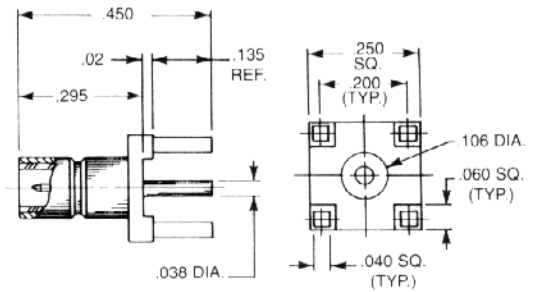

Straight Male Jack Receptacle

2009-1511-000 (Gold plated)
2009-7511-000 (Nickel plated)

QPL version available
(M39012/95)

2009-1511-050 (Gold plated)
2009-7511-050 (Nickel plated)

Right Angle Male Jack Receptacle

A	B	C	D
.43	.15	.50	.38
2010-1511-000 (Gold plated)			
2010-7511-000 (Nickel plated)			

A	B	C	D
.50	.215	.56	.437
2010-1511-002 (Gold plated)			
2010-7511-002 (Nickel plated)			

QPL version available (M39012/96)

Straight Female Plug Receptacle

2025-1511-000 (Gold plated)
2025-7511-000 (Nickel plated)

Right Angle Female Plug Receptacle

2042-1511-000 (Gold plated)
2042-7511-000 (Nickel plated)