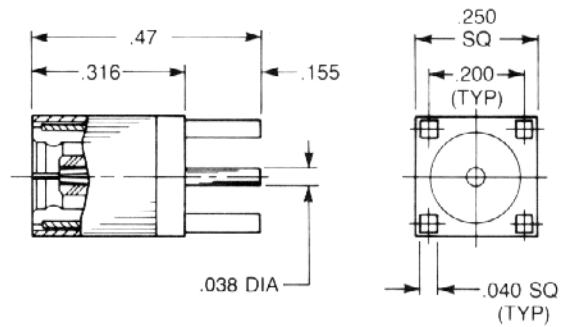

Straight Male Jack Receptacle

2009-1511-000 (Gold plated)
2009-7511-000 (Nickel plated)

QPL version available
(M39012/95)

2009-1511-050 (Gold plated)
2009-7511-050 (Nickel plated)

Right Angle Male Jack Receptacle

A	B	C	D
.43	.15	.50	.38
2010-1511-000 (Gold plated)			
2010-7511-000 (Nickel plated)			

A	B	C	D
.50	.215	.56	.437
2010-1511-002 (Gold plated)			
2010-7511-002 (Nickel plated)			

QPL version available (M39012/96)

Straight Female Plug Receptacle

2025-1511-000 (Gold plated)
2025-7511-000 (Nickel plated)

Right Angle Female Plug Receptacle

2042-1511-000 (Gold plated)
2042-7511-000 (Nickel plated)