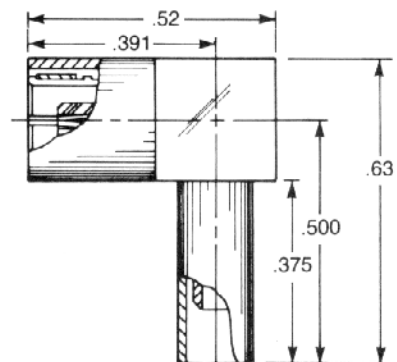

Straight Female Cable Plug

Clamp type for flexible cable:
3002-1551-0XX (Gold plated)
3002-7551-0XX (Nickel plated)

Solder-clamp for semi-rigid cable:
3002-1541-0XX (Gold plated)
3002-7541-0XX (Nickel plated)

Straight Female Cable Plug

Crimp type for flexible cable:
3002-1571-0XX (Gold plated)
3002-7571-0XX (Nickel plated)

Right Angle Female Cable Plug

Clamp type for flexible cable:
3005-1551-0XX (Gold plated)
3005-7551-0XX (Nickel plated)

Solder-clamp for semi-rigid cable:
3005-1541-0XX (Gold plated)
3005-7541-0XX (Nickel plated)

Right Angle Female Cable Plug

Crimp type for flexible cable:
3105-1521-0XX (Gold plated)
3105-7521-0XX (Nickel plated)

Substitute the appropriate cable group for 'XX':

02	RG178, RG196, M17/93, M17/169	09	.141" semi-rigid, RG402, M17/130
03	RG174, RG179, RG316, M17/113, M17/119, M17/172, M17/173	10	.085" semi-rigid, RG405, M17/133
05	RG178DS, RG196DS	19	RG174DS, RG316DS, M17/152, Times RD316