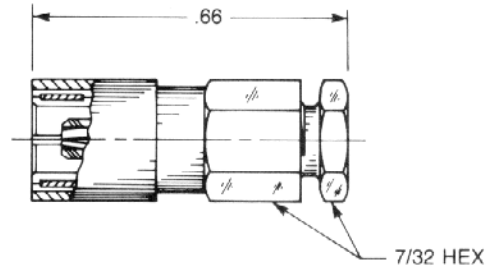

Straight Female Cable Plug

Clamp type for flexible cable:
3002-1551-0XX (Gold plated)
3002-7551-0XX (Nickel plated)

Solder-clamp for semi-rigid cable:
3002-1541-0XX (Gold plated)
3002-7541-0XX (Nickel plated)

Straight Female Cable Plug

Crimp type for flexible cable:
3002-1571-0XX (Gold plated)
3002-7571-0XX (Nickel plated)

Right Angle Female Cable Plug

Clamp type for flexible cable:
3005-1551-0XX (Gold plated)
3005-7551-0XX (Nickel plated)

Solder-clamp for semi-rigid cable:
3005-1541-0XX (Gold plated)
3005-7541-0XX (Nickel plated)

Right Angle Female Cable Plug

Crimp type for flexible cable:
3105-1521-0XX (Gold plated)
3105-7521-0XX (Nickel plated)