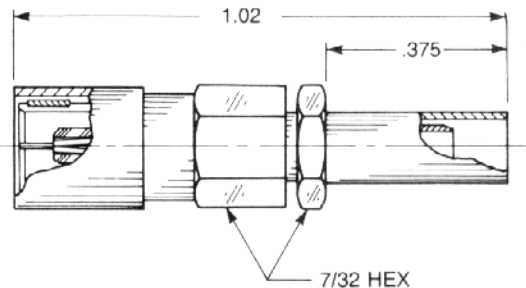

Straight Female Cable Plug

Clamp type for flexible cable:
3002-1551-0XX (Gold plated)
3002-7551-0XX (Nickel plated)

Solder-clamp for semi-rigid cable:
3002-1541-0XX (Gold plated)
3002-7541-0XX (Nickel plated)

Straight Female Cable Plug

Crimp type for flexible cable:
3002-1571-0XX (Gold plated)
3002-7571-0XX (Nickel plated)

Right Angle Female Cable Plug

Clamp type for flexible cable:
3005-1551-0XX (Gold plated)
3005-7551-0XX (Nickel plated)

Solder-clamp for semi-rigid cable:
3005-1541-0XX (Gold plated)
3005-7541-0XX (Nickel plated)

Right Angle Female Cable Plug

Crimp type for flexible cable:
3105-1521-0XX (Gold plated)
3105-7521-0XX (Nickel plated)