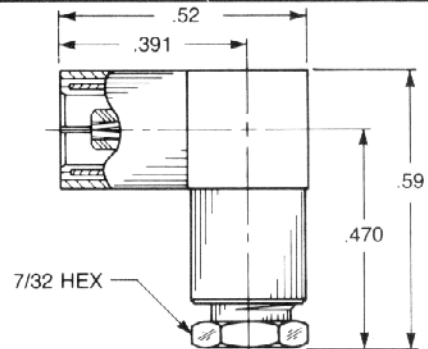

Straight Female Cable Plug

Clamp type for flexible cable:
3002-1551-0XX (Gold plated)
3002-7551-0XX (Nickel plated)

Solder-clamp for semi-rigid cable:
3002-1541-0XX (Gold plated)
3002-7541-0XX (Nickel plated)

Straight Female Cable Plug

Crimp type for flexible cable:
3002-1571-0XX (Gold plated)
3002-7571-0XX (Nickel plated)

Right Angle Female Cable Plug

Clamp type for flexible cable:
3005-1551-0XX (Gold plated)
3005-7551-0XX (Nickel plated)

Solder-clamp for semi-rigid cable:
3005-1541-0XX (Gold plated)
3005-7541-0XX (Nickel plated)

Right Angle Female Cable Plug

Crimp type for flexible cable:
3105-1521-0XX (Gold plated)
3105-7521-0XX (Nickel plated)