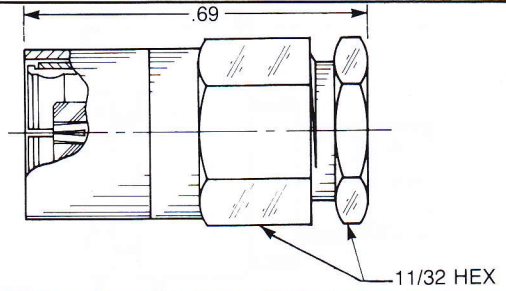

SNAP-ON MATING

Straight Female Cable Plug

Clamp type for flexible cable:
 2702-1551-0XX (Gold plated)
 2702-7551-0XX (Nickel plated)

Straight Female Cable Plug

Crimp type for flexible cable:
 2702-1571-0XX (Gold plated)
 2702-7571-0XX (Nickel plated)

Right Angle Female Cable Plug

Clamp type for flexible cable:
 2705-1551-0XX (Gold plated)
 2705-7551-0XX (Nickel plated)

Right Angle Female Cable Plug

Crimp type for flexible cable:
 2715-1521-0XX (Gold plated)
 2715-7521-0XX (Nickel plated)