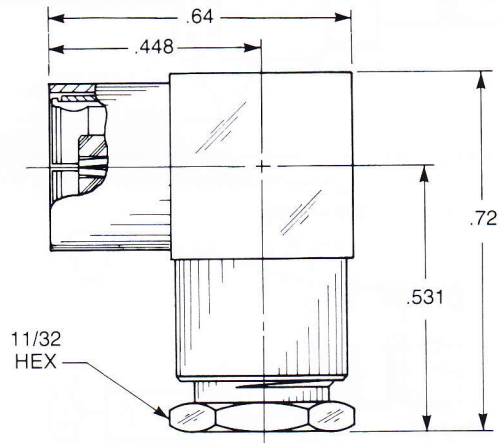

SNAP-ON MATING

Straight Female Cable Plug

Clamp type for flexible cable:
 2702-1551-0XX (Gold plated)
 2702-7551-0XX (Nickel plated)

Straight Female Cable Plug

Crimp type for flexible cable:
 2702-1571-0XX (Gold plated)
 2702-7571-0XX (Nickel plated)

Right Angle Female Cable Plug

Clamp type for flexible cable:
 2705-1551-0XX (Gold plated)
 2705-7551-0XX (Nickel plated)

Right Angle Female Cable Plug

Crimp type for flexible cable:
 2715-1521-0XX (Gold plated)
 2715-7521-0XX (Nickel plated)