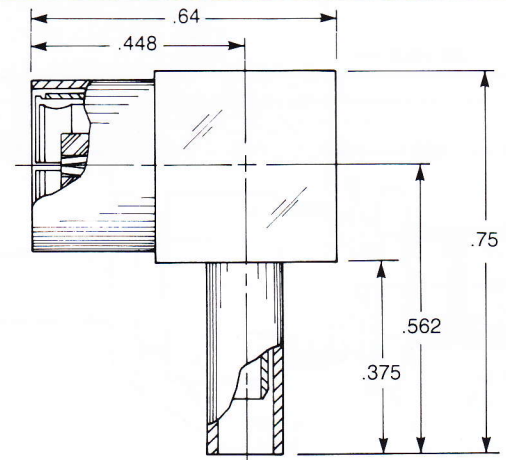

SNAP-ON MATING

Straight Female Cable Plug

Clamp type for flexible cable:
 2702-1551-0XX (Gold plated)
 2702-7551-0XX (Nickel plated)

Straight Female Cable Plug

Crimp type for flexible cable:
 2702-1571-0XX (Gold plated)
 2702-7571-0XX (Nickel plated)

Right Angle Female Cable Plug

Clamp type for flexible cable:
 2705-1551-0XX (Gold plated)
 2705-7551-0XX (Nickel plated)

Right Angle Female Cable Plug

Crimp type for flexible cable:
 2715-1521-0XX (Gold plated)
 2715-7521-0XX (Nickel plated)