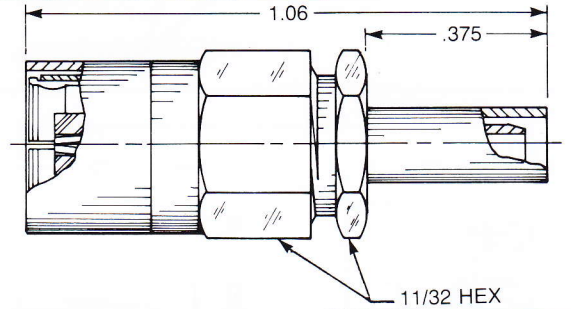

SNAP-ON MATING

Straight Female Cable Plug

Clamp type for flexible cable:
 2702-1551-0XX (Gold plated)
 2702-7551-0XX (Nickel plated)

Straight Female Cable Plug

Crimp type for flexible cable:
 2702-1571-0XX (Gold plated)
 2702-7571-0XX (Nickel plated)

Right Angle Female Cable Plug

Clamp type for flexible cable:
 2705-1551-0XX (Gold plated)
 2705-7551-0XX (Nickel plated)

Right Angle Female Cable Plug

Crimp type for flexible cable:
 2715-1521-0XX (Gold plated)
 2715-7521-0XX (Nickel plated)