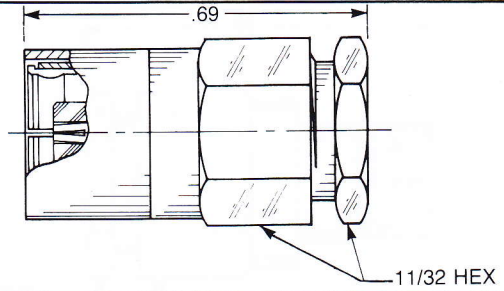

SNAP-ON MATING

Straight Female Cable Plug

Clamp type for flexible cable:
 2702-1551-0XX (Gold plated)
 2702-7551-0XX (Nickel plated)

Straight Female Cable Plug

Crimp type for flexible cable:
 2702-1571-0XX (Gold plated)
 2702-7571-0XX (Nickel plated)

Right Angle Female Cable Plug

Clamp type for flexible cable:
 2705-1551-0XX (Gold plated)
 2705-7551-0XX (Nickel plated)

Right Angle Female Cable Plug

Crimp type for flexible cable:
 2715-1521-0XX (Gold plated)
 2715-7521-0XX (Nickel plated)