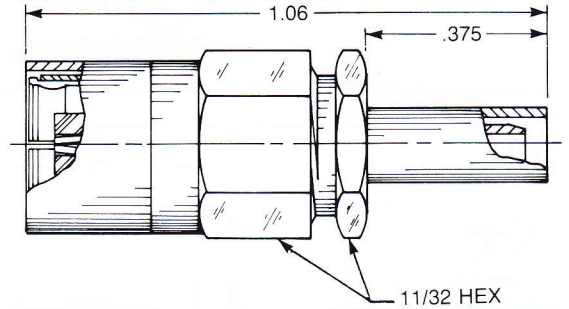

SNAP-ON MATING

Straight Female Cable Plug

Clamp type for flexible cable:
 2702-1551-0XX (Gold plated)
 2702-7551-0XX (Nickel plated)

Straight Female Cable Plug

Crimp type for flexible cable:
 2702-1571-0XX (Gold plated)
 2702-7571-0XX (Nickel plated)

Right Angle Female Cable Plug

Clamp type for flexible cable:
 2705-1551-0XX (Gold plated)
 2705-7551-0XX (Nickel plated)

Right Angle Female Cable Plug

Crimp type for flexible cable:
 2715-1521-0XX (Gold plated)
 2715-7521-0XX (Nickel plated)