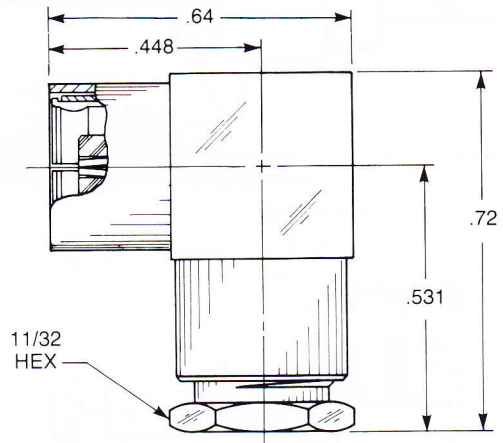

SNAP-ON MATING

Straight Female Cable Plug

Clamp type for flexible cable:
 2702-1551-0XX (Gold plated)
 2702-7551-0XX (Nickel plated)

Straight Female Cable Plug

Crimp type for flexible cable:
 2702-1571-0XX (Gold plated)
 2702-7571-0XX (Nickel plated)

Right Angle Female Cable Plug

Clamp type for flexible cable:
 2705-1551-0XX (Gold plated)
 2705-7551-0XX (Nickel plated)

Right Angle Female Cable Plug

Crimp type for flexible cable:
 2715-1521-0XX (Gold plated)
 2715-7521-0XX (Nickel plated)