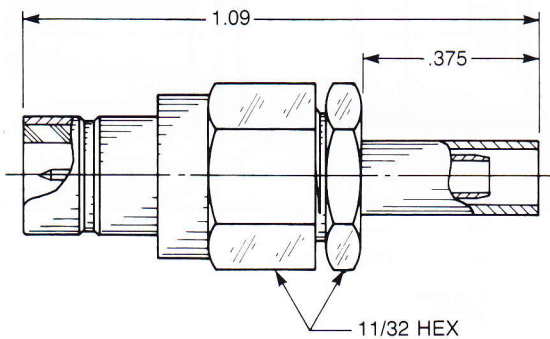

SNAP-ON MATING

Straight Male Cable Jack

Clamp type for flexible cable:
2701-1551-0XX (Gold plated)
2701-7551-0XX (Nickel plated)

Straight Male Cable Jack

Crimp type for flexible cable:
2701-1571-0XX (Gold plated)
2701-7571-0XX (Nickel plated)

Straight Male Bulkhead Cable Jack

Clamp type for flexible cable:
2703-1551-0XX (Gold plated)
2703-7551-0XX (Nickel plated)

Straight Male Bulkhead Cable Jack

Crimp type for flexible cable:
2703-1571-0XX (Gold plated)
2703-7571-0XX (Nickel plated)