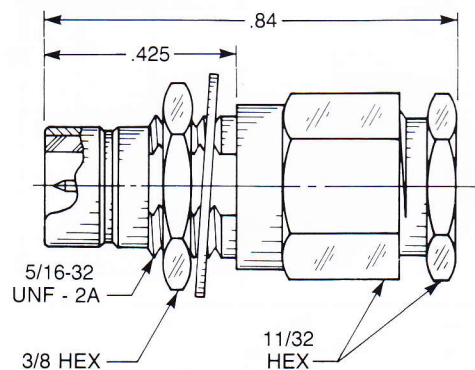

SNAP-ON MATING

Straight Male Cable Jack

Clamp type for flexible cable:
2701-1551-0XX (Gold plated)
2701-7551-0XX (Nickel plated)

Straight Male Cable Jack

Crimp type for flexible cable:
2701-1571-0XX (Gold plated)
2701-7571-0XX (Nickel plated)

Straight Male Bulkhead Cable Jack

Clamp type for flexible cable:
2703-1551-0XX (Gold plated)
2703-7551-0XX (Nickel plated)

Straight Male Bulkhead Cable Jack

Crimp type for flexible cable:
2703-1571-0XX (Gold plated)
2703-7571-0XX (Nickel plated)