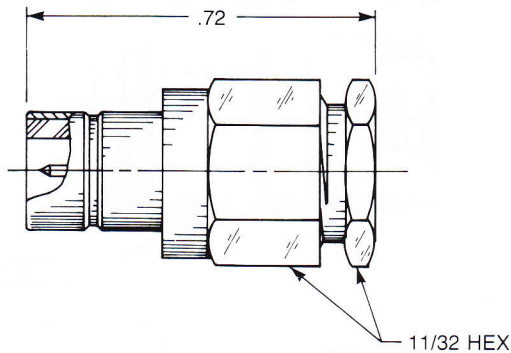

SNAP-ON MATING

Straight Male Cable Jack

Clamp type for flexible cable:
2701-1551-0XX (Gold plated)
2701-7551-0XX (Nickel plated)

Straight Male Cable Jack

Crimp type for flexible cable:
2701-1571-0XX (Gold plated)
2701-7571-0XX (Nickel plated)

Straight Male Bulkhead Cable Jack

Clamp type for flexible cable:
2703-1551-0XX (Gold plated)
2703-7551-0XX (Nickel plated)

Straight Male Bulkhead Cable Jack

Crimp type for flexible cable:
2703-1571-0XX (Gold plated)
2703-7571-0XX (Nickel plated)