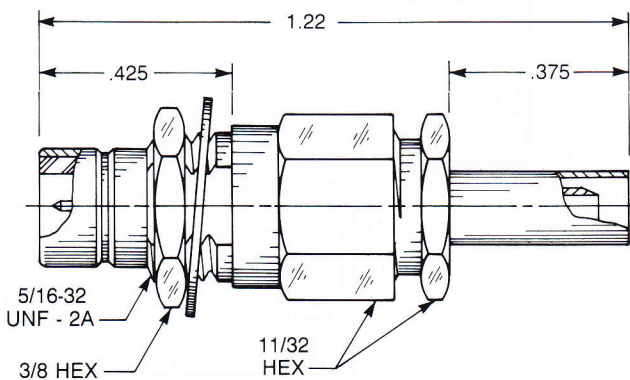

SNAP-ON MATING

Straight Male Cable Jack

Clamp type for flexible cable:
2701-1551-0XX (Gold plated)
2701-7551-0XX (Nickel plated)

Straight Male Cable Jack

Crimp type for flexible cable:
2701-1571-0XX (Gold plated)
2701-7571-0XX (Nickel plated)

Straight Male Bulkhead Cable Jack

Clamp type for flexible cable:
2703-1551-0XX (Gold plated)
2703-7551-0XX (Nickel plated)

Straight Male Bulkhead Cable Jack

Crimp type for flexible cable:
2703-1571-0XX (Gold plated)
2703-7571-0XX (Nickel plated)