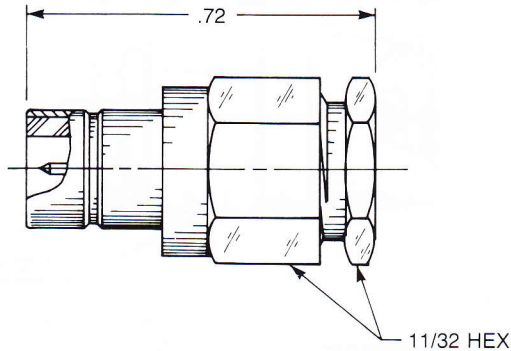

### Straight Male Cable Jack

Clamp type for flexible cable:  
**2701-1551-0XX** (Gold plated)  
**2701-7551-0XX** (Nickel plated)

### Straight Male Cable Jack

Crimp type for flexible cable:  
**2701-1571-0XX** (Gold plated)  
**2701-7571-0XX** (Nickel plated)

### Straight Male Bulkhead Cable Jack

Clamp type for flexible cable:  
**2703-1551-0XX** (Gold plated)  
**2703-7551-0XX** (Nickel plated)

### Straight Male Bulkhead Cable Jack

Crimp type for flexible cable:  
**2703-1571-0XX** (Gold plated)  
**2703-7571-0XX** (Nickel plated)

Substitute the appropriate cable group for 'XX':

03	RG179, M17/94	07	RG59, RG62, M17/29, M17/30
04	RG180, RG195, M17/95		