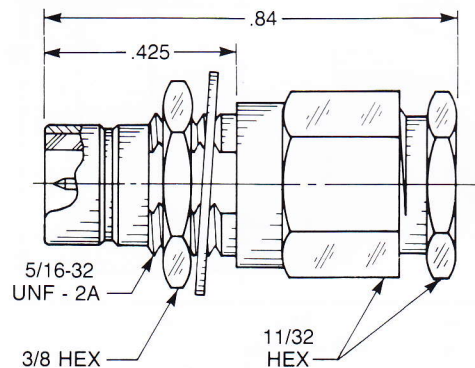

### Straight Male Cable Jack

Clamp type for flexible cable:  
**2701-1551-0XX** (Gold plated)  
**2701-7551-0XX** (Nickel plated)

### Straight Male Cable Jack

Crimp type for flexible cable:  
**2701-1571-0XX** (Gold plated)  
**2701-7571-0XX** (Nickel plated)

### Straight Male Bulkhead Cable Jack

Clamp type for flexible cable:  
**2703-1551-0XX** (Gold plated)  
**2703-7551-0XX** (Nickel plated)

### Straight Male Bulkhead Cable Jack

Crimp type for flexible cable:  
**2703-1571-0XX** (Gold plated)  
**2703-7571-0XX** (Nickel plated)

Substitute the appropriate cable group for 'XX':

03	RG179, M17/94	07	RG59, RG62, M17/29, M17/30
04	RG180, RG195, M17/95		