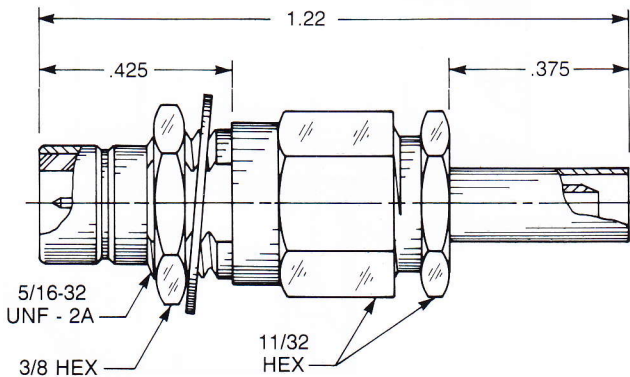

### Straight Male Cable Jack

Clamp type for flexible cable:  
**2701-1551-0XX** (Gold plated)  
**2701-7551-0XX** (Nickel plated)

### Straight Male Cable Jack

Crimp type for flexible cable:  
**2701-1571-0XX** (Gold plated)  
**2701-7571-0XX** (Nickel plated)

### Straight Male Bulkhead Cable Jack

Clamp type for flexible cable:  
**2703-1551-0XX** (Gold plated)  
**2703-7551-0XX** (Nickel plated)

### Straight Male Bulkhead Cable Jack

Crimp type for flexible cable:  
**2703-1571-0XX** (Gold plated)  
**2703-7571-0XX** (Nickel plated)

Substitute the appropriate cable group for 'XX':

03	RG179, M17/94	07	RG59, RG62, M17/29, M17/30
04	RG180, RG195, M17/95		