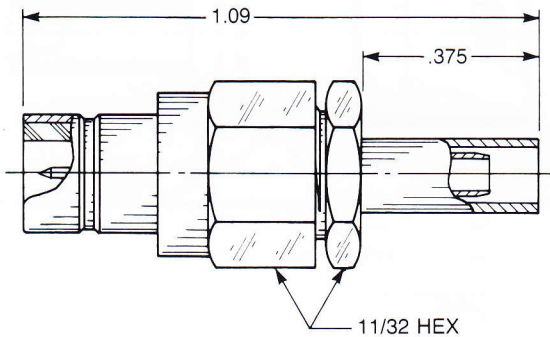

### Straight Male Cable Jack

Clamp type for flexible cable:  
**2701-1551-0XX** (Gold plated)  
**2701-7551-0XX** (Nickel plated)

### Straight Male Cable Jack

Crimp type for flexible cable:  
**2701-1571-0XX** (Gold plated)  
**2701-7571-0XX** (Nickel plated)

### Straight Male Bulkhead Cable Jack

Clamp type for flexible cable:  
**2703-1551-0XX** (Gold plated)  
**2703-7551-0XX** (Nickel plated)

### Straight Male Bulkhead Cable Jack

Crimp type for flexible cable:  
**2703-1571-0XX** (Gold plated)  
**2703-7571-0XX** (Nickel plated)

Substitute the appropriate cable group for 'XX':

03	RG179, M17/94	07	RG59, RG62, M17/29, M17/30
04	RG180, RG195, M17/95		