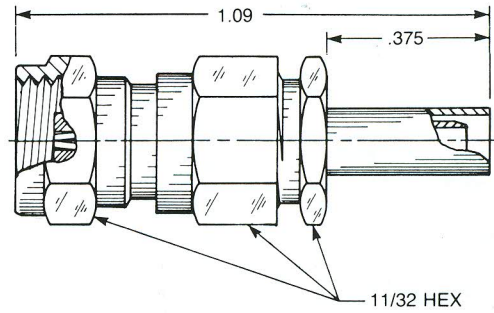

SCREW-ON MATING

**Straight Female Cable Plug**

Clamp type for flexible cable:  
 1702-1551-0XX (Gold plated)  
 1702-7551-0XX (Nickel plated)

**Straight Female Cable Plug**

Crimp type for flexible cable:  
 1702-1571-0XX (Gold plated)  
 1702-7571-0XX (Nickel plated)

**Right Angle Female Cable Plug**

Clamp type for flexible cable:  
 1705-1551-0XX (Gold plated)  
 1705-7551-0XX (Nickel plated)

**Right Angle Female Cable Plug**

Crimp type for flexible cable:  
 1715-1521-0XX (Gold plated)  
 1715-7521-0XX (Nickel plated)