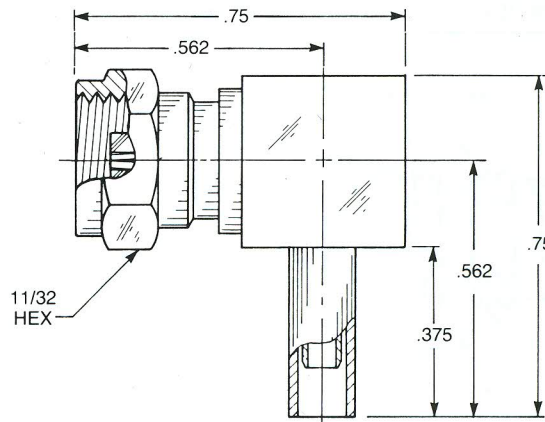

SCREW-ON MATING

**Straight Female Cable Plug**

Clamp type for flexible cable:  
 1702-1551-0XX (Gold plated)  
 1702-7551-0XX (Nickel plated)

**Straight Female Cable Plug**

Crimp type for flexible cable:  
 1702-1571-0XX (Gold plated)  
 1702-7571-0XX (Nickel plated)

**Right Angle Female Cable Plug**

Clamp type for flexible cable:  
 1705-1551-0XX (Gold plated)  
 1705-7551-0XX (Nickel plated)

**Right Angle Female Cable Plug**

Crimp type for flexible cable:  
 1715-1521-0XX (Gold plated)  
 1715-7521-0XX (Nickel plated)