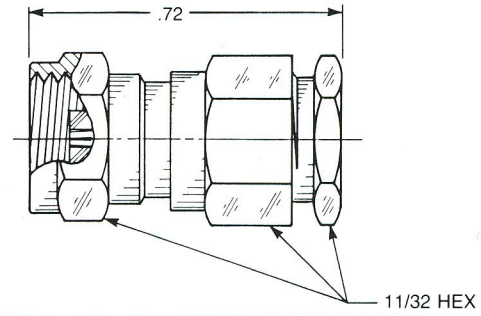

SCREW-ON MATING

**Straight Female Cable Plug**

Clamp type for flexible cable:  
 1702-1551-0XX (Gold plated)  
 1702-7551-0XX (Nickel plated)

**Straight Female Cable Plug**

Crimp type for flexible cable:  
 1702-1571-0XX (Gold plated)  
 1702-7571-0XX (Nickel plated)

**Right Angle Female Cable Plug**

Clamp type for flexible cable:  
 1705-1551-0XX (Gold plated)  
 1705-7551-0XX (Nickel plated)

**Right Angle Female Cable Plug**

Crimp type for flexible cable:  
 1715-1521-0XX (Gold plated)  
 1715-7521-0XX (Nickel plated)