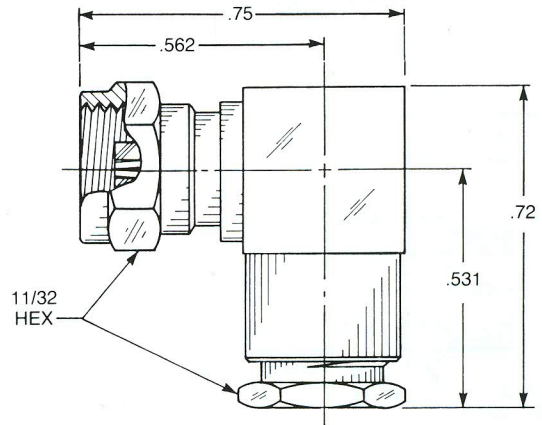

SCREW-ON MATING

**Straight Female Cable Plug**

Clamp type for flexible cable:  
 1702-1551-0XX (Gold plated)  
 1702-7551-0XX (Nickel plated)

**Straight Female Cable Plug**

Crimp type for flexible cable:  
 1702-1571-0XX (Gold plated)  
 1702-7571-0XX (Nickel plated)

**Right Angle Female Cable Plug**

Clamp type for flexible cable:  
 1705-1551-0XX (Gold plated)  
 1705-7551-0XX (Nickel plated)

**Right Angle Female Cable Plug**

Crimp type for flexible cable:  
 1715-1521-0XX (Gold plated)  
 1715-7521-0XX (Nickel plated)