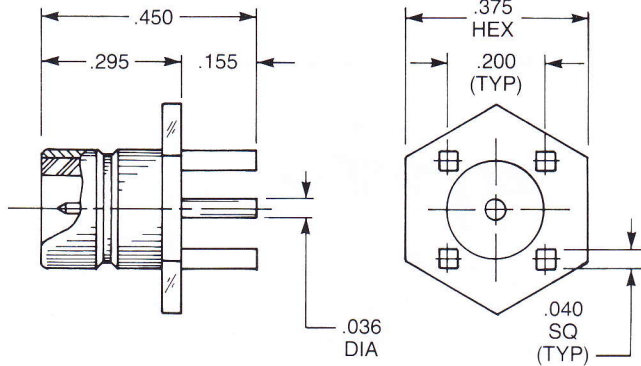

#### Straight Male Jack P.C. Board Receptacle

2709-1511-001 (Gold plated)  
2709-7511-001 (Nickel plated)

#### Right Angle Male Jack P.C. Board Receptacle

2710-1511-000 (Gold plated)  
2710-7511-000 (Nickel plated)

#### Straight Female Plug P.C. Board Receptacle

2725-1511-000 (Gold plated)  
2725-7511-000 (Nickel plated)