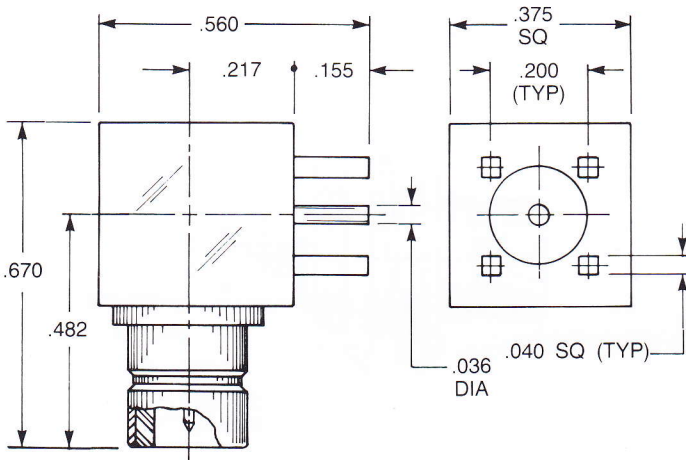

#### Straight Male Jack P.C. Board Receptacle

2709-1511-001 (Gold plated)  
2709-7511-001 (Nickel plated)

#### Right Angle Male Jack P.C. Board Receptacle

2710-1511-000 (Gold plated)  
2710-7511-000 (Nickel plated)

#### Straight Female Plug P.C. Board Receptacle

2725-1511-000 (Gold plated)  
2725-7511-000 (Nickel plated)