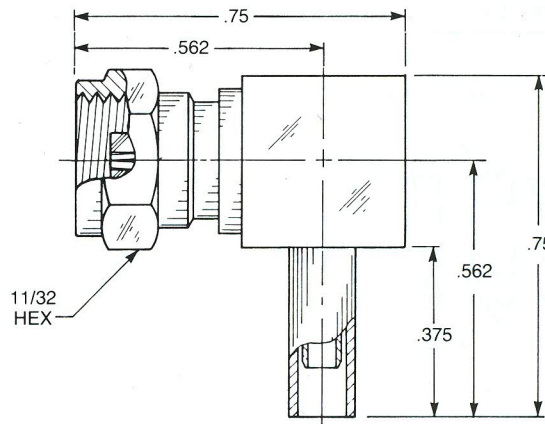

SCREW-ON MATING

**Straight Female Cable Plug**

Clamp type for flexible cable:  
 1702-1551-0XX (Gold plated)  
 1702-7551-0XX (Nickel plated)

**Straight Female Cable Plug**

Crimp type for flexible cable:  
 1702-1571-0XX (Gold plated)  
 1702-7571-0XX (Nickel plated)

**Right Angle Female Cable Plug**

Clamp type for flexible cable:  
 1705-1551-0XX (Gold plated)  
 1705-7551-0XX (Nickel plated)

**Right Angle Female Cable Plug**

Crimp type for flexible cable:  
 1715-1521-0XX (Gold plated)  
 1715-7521-0XX (Nickel plated)