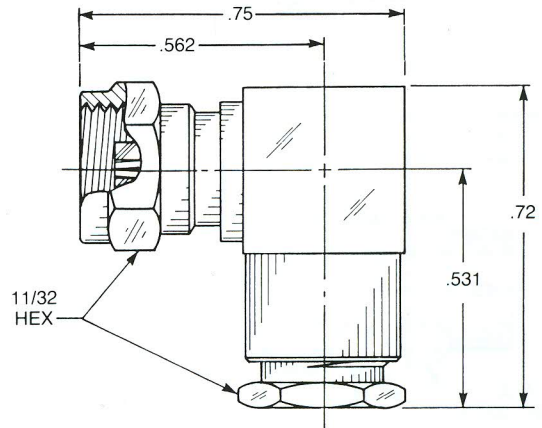

SCREW-ON MATING

**Straight Female Cable Plug**

Clamp type for flexible cable:  
 1702-1551-0XX (Gold plated)  
 1702-7551-0XX (Nickel plated)

**Straight Female Cable Plug**

Crimp type for flexible cable:  
 1702-1571-0XX (Gold plated)  
 1702-7571-0XX (Nickel plated)

**Right Angle Female Cable Plug**

Clamp type for flexible cable:  
 1705-1551-0XX (Gold plated)  
 1705-7551-0XX (Nickel plated)

**Right Angle Female Cable Plug**

Crimp type for flexible cable:  
 1715-1521-0XX (Gold plated)  
 1715-7521-0XX (Nickel plated)