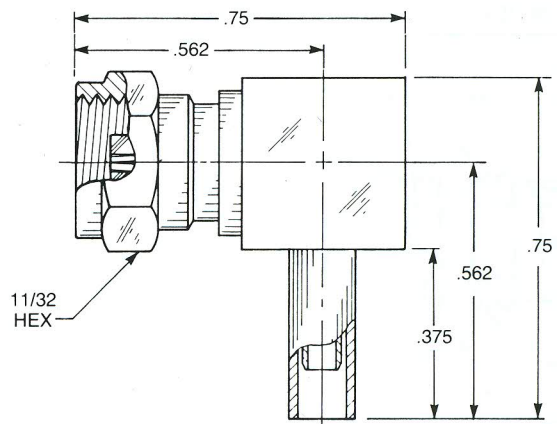

SCREW-ON MATING

Straight Female Cable Plug

Clamp type for flexible cable:
 1702-1551-0XX (Gold plated)
 1702-7551-0XX (Nickel plated)

Straight Female Cable Plug

Crimp type for flexible cable:
 1702-1571-0XX (Gold plated)
 1702-7571-0XX (Nickel plated)

Right Angle Female Cable Plug

Clamp type for flexible cable:
 1705-1551-0XX (Gold plated)
 1705-7551-0XX (Nickel plated)

Right Angle Female Cable Plug

Crimp type for flexible cable:
 1715-1521-0XX (Gold plated)
 1715-7521-0XX (Nickel plated)