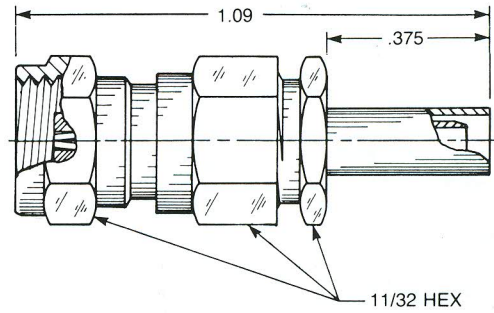

SCREW-ON MATING

Straight Female Cable Plug

Clamp type for flexible cable:
 1702-1551-0XX (Gold plated)
 1702-7551-0XX (Nickel plated)

Straight Female Cable Plug

Crimp type for flexible cable:
 1702-1571-0XX (Gold plated)
 1702-7571-0XX (Nickel plated)

Right Angle Female Cable Plug

Clamp type for flexible cable:
 1705-1551-0XX (Gold plated)
 1705-7551-0XX (Nickel plated)

Right Angle Female Cable Plug

Crimp type for flexible cable:
 1715-1521-0XX (Gold plated)
 1715-7521-0XX (Nickel plated)