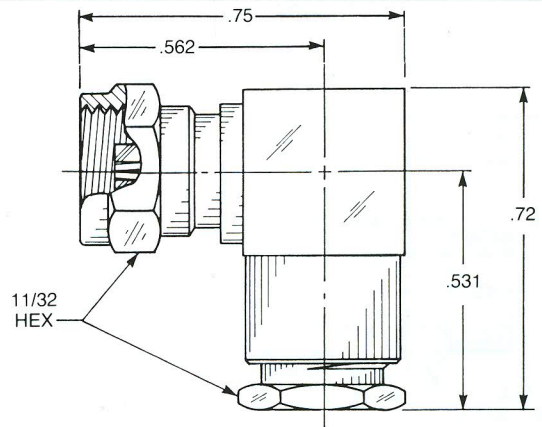

SCREW-ON MATING

Straight Female Cable Plug

Clamp type for flexible cable:
 1702-1551-0XX (Gold plated)
 1702-7551-0XX (Nickel plated)

Straight Female Cable Plug

Crimp type for flexible cable:
 1702-1571-0XX (Gold plated)
 1702-7571-0XX (Nickel plated)

Right Angle Female Cable Plug

Clamp type for flexible cable:
 1705-1551-0XX (Gold plated)
 1705-7551-0XX (Nickel plated)

Right Angle Female Cable Plug

Crimp type for flexible cable:
 1715-1521-0XX (Gold plated)
 1715-7521-0XX (Nickel plated)