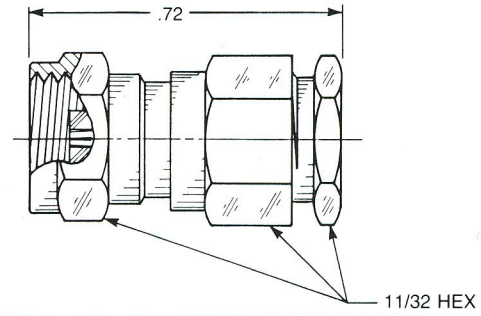

SCREW-ON MATING

Straight Female Cable Plug

Clamp type for flexible cable:
 1702-1551-0XX (Gold plated)
 1702-7551-0XX (Nickel plated)

Straight Female Cable Plug

Crimp type for flexible cable:
 1702-1571-0XX (Gold plated)
 1702-7571-0XX (Nickel plated)

Right Angle Female Cable Plug

Clamp type for flexible cable:
 1705-1551-0XX (Gold plated)
 1705-7551-0XX (Nickel plated)

Right Angle Female Cable Plug

Crimp type for flexible cable:
 1715-1521-0XX (Gold plated)
 1715-7521-0XX (Nickel plated)