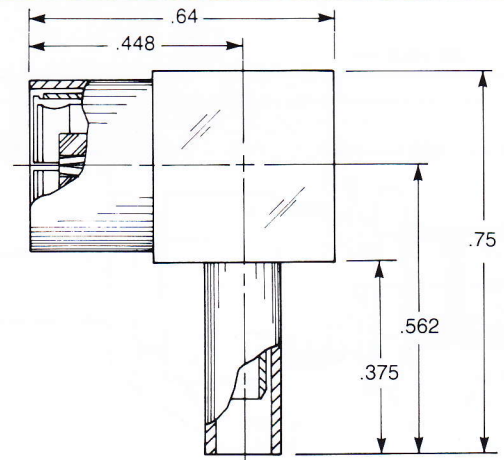

SNAP-ON MATING

Straight Female Cable Plug

Clamp type for flexible cable:
 2702-1551-0XX (Gold plated)
 2702-7551-0XX (Nickel plated)

Straight Female Cable Plug

Crimp type for flexible cable:
 2702-1571-0XX (Gold plated)
 2702-7571-0XX (Nickel plated)

Right Angle Female Cable Plug

Clamp type for flexible cable:
 2705-1551-0XX (Gold plated)
 2705-7551-0XX (Nickel plated)

Right Angle Female Cable Plug

Crimp type for flexible cable:
 2715-1521-0XX (Gold plated)
 2715-7521-0XX (Nickel plated)