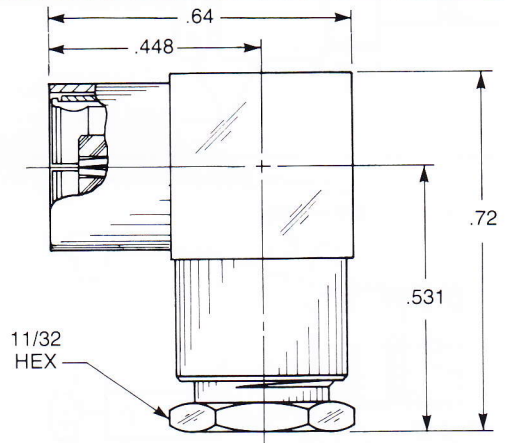

SNAP-ON MATING

Straight Female Cable Plug

Clamp type for flexible cable:
 2702-1551-0XX (Gold plated)
 2702-7551-0XX (Nickel plated)

Straight Female Cable Plug

Crimp type for flexible cable:
 2702-1571-0XX (Gold plated)
 2702-7571-0XX (Nickel plated)

Right Angle Female Cable Plug

Clamp type for flexible cable:
 2705-1551-0XX (Gold plated)
 2705-7551-0XX (Nickel plated)

Right Angle Female Cable Plug

Crimp type for flexible cable:
 2715-1521-0XX (Gold plated)
 2715-7521-0XX (Nickel plated)