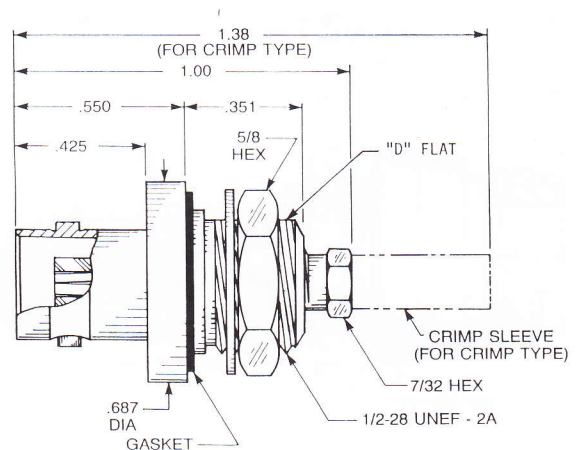

Solder-clamp for semi-rigid cable:

6500-1041-0XX (Gold plated)

6500-7041-0XX (Nickel plated)

Bulkhead Jack Front Mount

Clamp type for flexible cable:

6502-1051-0XX (Gold plated)

6502-7051-0XX (Nickel plated)

Crimp type for flexible cable:

6502-1071-0XX (Gold plated)

6502-7071-0XX (Nickel plated)

Solder-clamp for semi-rigid cable:

6502-1041-0XX (Gold plated)

6502-7041-0XX (Nickel plated)

Bulkhead Jack Rear Mount

Clamp type for flexible cable:

6501-1051-0XX (Gold plated)

6501-7051-0XX (Nickel plated)

Crimp type for flexible cable:

6501-1071-0XX (Gold plated)

6501-7071-0XX (Nickel plated)

Solder-clamp for semi-rigid cable: