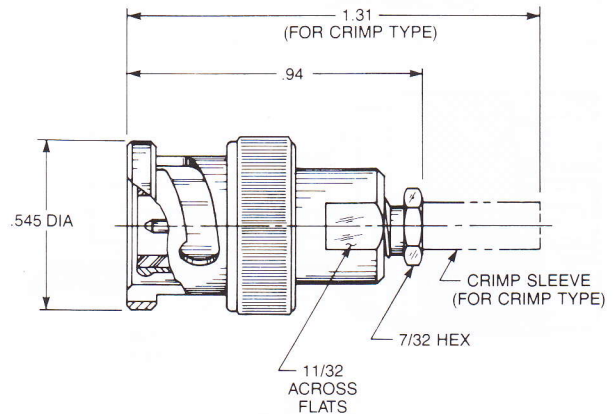

Straight Plug For Flexible Or Semi-Rigid Cable

Clamp type for flexible cable:

6500-1051-0XX (Gold plated)

6500-7051-0XX (Nickel plated)

Crimp type for flexible cable:

6500-1071-0XX (Gold plated)

6500-7071-0XX (Nickel plated)

Solder-clamp for semi-rigid cable:

6500-1041-0XX (Gold plated)

6500-7041-0XX (Nickel plated)

Bulkhead Jack Front Mount

Clamp type for flexible cable:

6502-1051-0XX (Gold plated)

6502-7051-0XX (Nickel plated)

Crimp type for flexible cable:

6502-1071-0XX (Gold plated)

6502-7071-0XX (Nickel plated)

Solder-clamp for semi-rigid cable:

6502-1041-0XX (Gold plated)

6502-7041-0XX (Nickel plated)

Bulkhead Jack Rear Mount

Clamp type for flexible cable:

6501-1051-0XX (Gold plated)

6501-7051-0XX (Nickel plated)

Crimp type for flexible cable:

6501-1071-0XX (Gold plated)

6501-7071-0XX (Nickel plated)

Solder-clamp for semi-rigid cable: