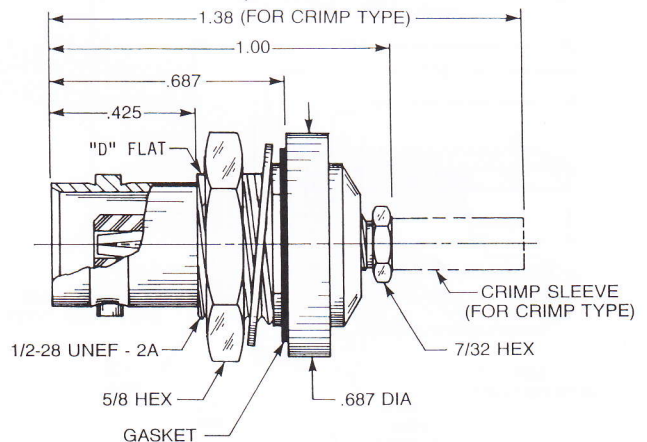

Crimp type for flexible cable:

6502-1071-0XX (Gold plated)

6502-7071-0XX (Nickel plated)

Solder-clamp for semi-rigid cable:

6502-1041-0XX (Gold plated)

6502-7041-0XX (Nickel plated)

Bulkhead Jack Rear Mount

Clamp type for flexible cable:

6501-1051-0XX (Gold plated)

6501-7051-0XX (Nickel plated)

Crimp type for flexible cable:

6501-1071-0XX (Gold plated)

6501-7071-0XX (Nickel plated)

Solder-clamp for semi-rigid cable:

6501-1041-0XX (Gold plated)

6501-7041-0XX (Nickel plated)

Substitute the appropriate cable group for 'XX':

02	RG178, RG196, M17/93, M17/169	09	.141" semi-rigid, RG402, M17/130
03	RG174, RG179, RG316, M17/113, M17/119, M17/172, M17/173	10	.085" semi-rigid, RG405, M17/133
05	RG178DS, RG196DS	19	RG174DS, RG316DS, M17/152, Times RD316