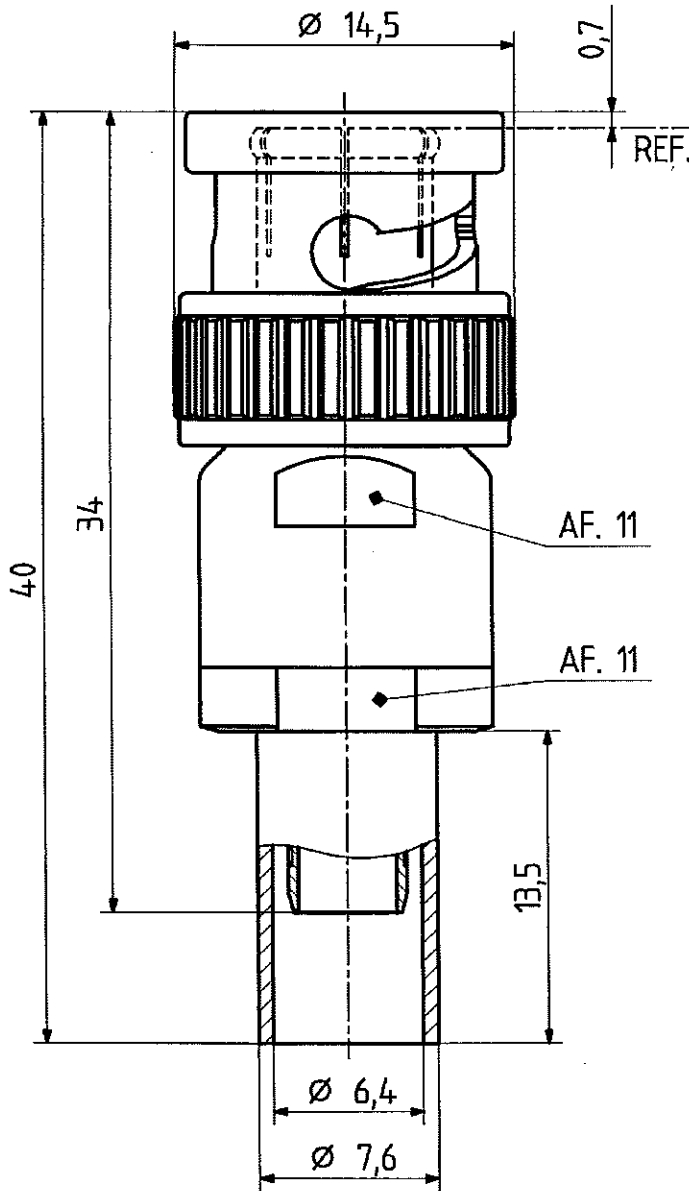

	date	sign
drawn	30.05.00	4726/Bom
checked	06.06.00	4515/GH
approved	06.06.00	4515/GH

cable shortening dimension

scale 1:1

scale  
3,5 : 1

HUBER + SUHNER RFX

dimensions in mm

drawing number

4.13.00185

DZ drawing :

Index

d