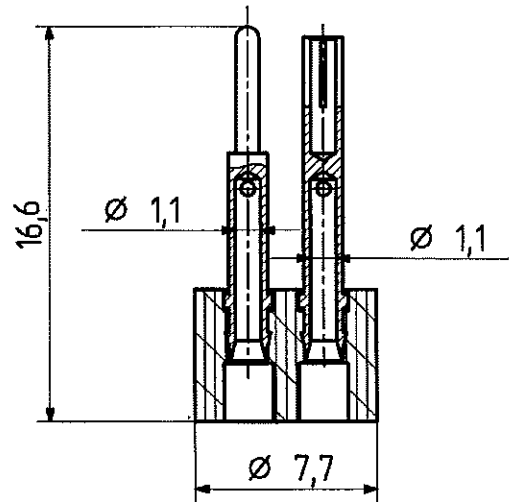

	date	sign
drawn	30.05.00	4726/Bom
checked	06.06.00	4515/GH
approved	06.06.00	4515/GH

cable shortening dimension

scale 1:1

scale  
3,5 : 1

HUBER + SUHNER RFX

dimensions in mm

drawing number

4.13.00185

DZ drawing :

Index

d