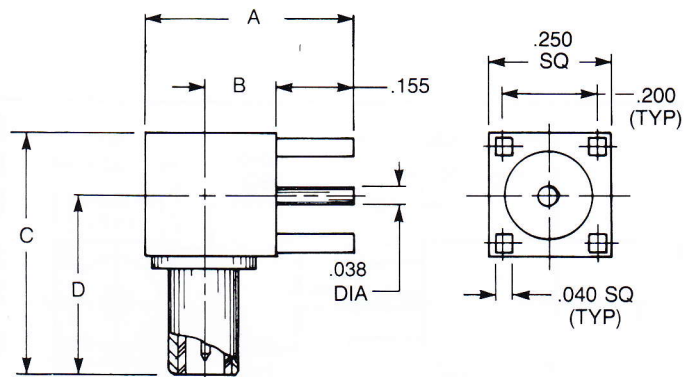

Straight Male Jack Receptacle

- 3009-1511-000 (Gold plated)
- 3009-7511-000 (Nickel plated)

Right Angle Male Jack Receptacle

A	B	C	D
.43	.15	.50	.38
3010-1511-000 (Gold plated)			
3010-7511-000 (Nickel plated)			

A	B	C	D
.50	.215	.56	.437
3010-1511-003 (Gold plated)			
3010-7511-003 (Nickel plated)			

Straight Female Plug Receptacle

- 3025-1511-000 (Gold plated)
- 3025-7511-000 (Nickel plated)

See page 97 for blind-mate version

Right Angle Female Plug Receptacle

- 3042-1511-000 (Gold plated)
- 3042-7511-000 (Nickel plated)

See page 97 for blind-mate version