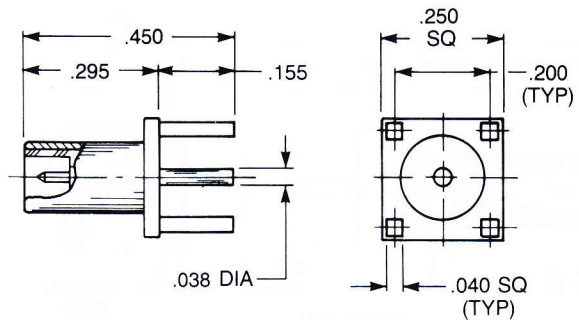

Straight Male Jack Receptacle

- 3009-1511-000 (Gold plated)
- 3009-7511-000 (Nickel plated)

Right Angle Male Jack Receptacle

A	B	C	D
.43	.15	.50	.38
3010-1511-000 (Gold plated)			
3010-7511-000 (Nickel plated)			

A	B	C	D
.50	.215	.56	.437
3010-1511-003 (Gold plated)			
3010-7511-003 (Nickel plated)			

Straight Female Plug Receptacle

- 3025-1511-000 (Gold plated)
- 3025-7511-000 (Nickel plated)

See page 97 for blind-mate version

Right Angle Female Plug Receptacle

- 3042-1511-000 (Gold plated)
- 3042-7511-000 (Nickel plated)

See page 97 for blind-mate version