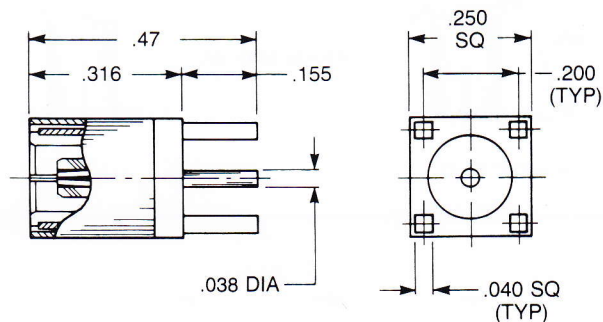

Straight Male Jack Receptacle

- 3009-1511-000 (Gold plated)
- 3009-7511-000 (Nickel plated)

Right Angle Male Jack Receptacle

A	B	C	D
.43	.15	.50	.38
3010-1511-000 (Gold plated)			
3010-7511-000 (Nickel plated)			

A	B	C	D
.50	.215	.56	.437
3010-1511-003 (Gold plated)			
3010-7511-003 (Nickel plated)			

Straight Female Plug Receptacle

- 3025-1511-000 (Gold plated)
- 3025-7511-000 (Nickel plated)

See page 97 for blind-mate version

Right Angle Female Plug Receptacle

- 3042-1511-000 (Gold plated)
- 3042-7511-000 (Nickel plated)

See page 97 for blind-mate version