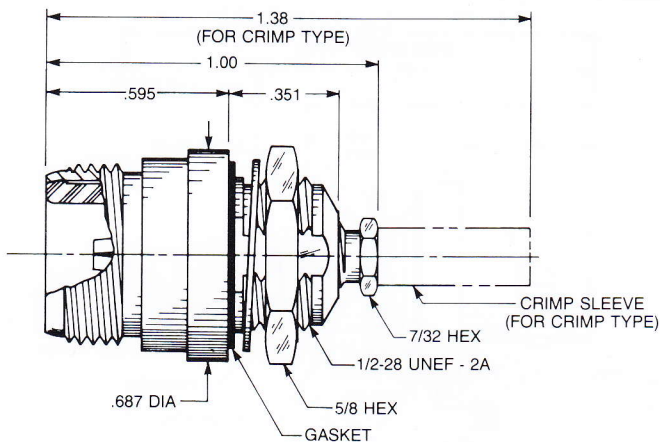

Straight Plug For Flexible Or Semi-Rigid Cable

Clamp type for flexible cable:
4000-1051-0XX (Gold plated)
4000-7051-0XX (Nickel plated)

Crimp type for flexible cable:
4000-1071-0XX (Gold plated)
4000-7071-0XX (Nickel plated)

Solder-clamp for semi-rigid cable:
4000-1041-0XX (Gold plated)
4000-7041-0XX (Nickel plated)

Bulkhead Jack Front Mount

Clamp type for flexible cable:
4502-1051-0XX (Gold plated)
4502-7051-0XX (Nickel plated)

Crimp type for flexible cable:
4502-1071-0XX (Gold plated)
4502-7071-0XX (Nickel plated)

Solder-clamp for semi-rigid cable:
4502-1041-0XX (Gold plated)
4502-7041-0XX (Nickel plated)

Bulkhead Jack Rear Mount