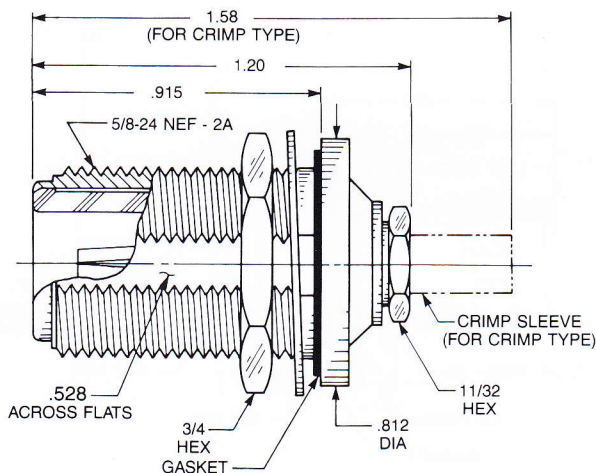

Straight Plug For Flexible Or Semi-Rigid Cable

Clamp type for flexible cable:
4000-1051-0XX (Gold plated)
4000-7051-0XX (Nickel plated)

Crimp type for flexible cable:
4000-1071-0XX (Gold plated)
4000-7071-0XX (Nickel plated)

Solder-clamp for semi-rigid cable:
4000-1041-0XX (Gold plated)
4000-7041-0XX (Nickel plated)

Bulkhead Jack Front Mount

Clamp type for flexible cable:
4502-1051-0XX (Gold plated)
4502-7051-0XX (Nickel plated)

Crimp type for flexible cable:
4502-1071-0XX (Gold plated)
4502-7071-0XX (Nickel plated)

Solder-clamp for semi-rigid cable:
4502-1041-0XX (Gold plated)
4502-7041-0XX (Nickel plated)

Bulkhead Jack Rear Mount

Clamp type for flexible cable:
4501-1051-0XX (Gold plated)
4501-7051-0XX (Nickel plated)

Crimp type for flexible cable:
4501-1071-0XX (Gold plated)
4501-7071-0XX (Nickel plated)

Solder-clamp for semi-rigid cable:
4501-1041-0XX (Gold plated)
4501-7041-0XX (Nickel plated)