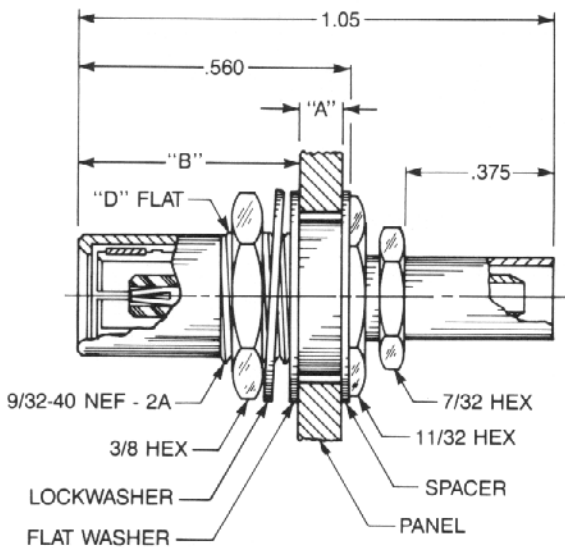

FLOAT MOUNT / BLIND MATE

**Bulkhead Mounted
Straight Female Cable Plug
Float Mount/Blind Mate**

- Closed-entry mating end hood

Dim. A	Dim. B	Clamp type for flexible cable:
.031	.500	3028-1551-5XX (Gold plated) 3028-7551-5XX (Nickel plated)
.062	.469	3028-1551-6XX (Gold plated) 3028-7551-6XX (Nickel plated)
.093	.438	3028-1551-7XX (Gold plated) 3028-7551-7XX (Nickel plated)

Dim. A	Dim. B	Solder-clamp for semi-rigid cable:
.031	.500	3028-1541-5XX (Gold plated) 3028-7541-5XX (Nickel plated)
.062	.469	3028-1541-6XX (Gold plated) 3028-7541-6XX (Nickel plated)
.093	.438	3028-1541-7XX (Gold plated) 3028-7541-7XX (Nickel plated)

**Bulkhead Mounted
Straight Female Cable Plug
Float Mount/Blind Mate**

- Closed-entry mating end hood

Dim. A	Dim. B	Crimp type for flexible cable:
.031	.500	3028-1571-5XX (Gold plated) 3028-7571-5XX (Nickel plated)
.062	.469	3028-1571-6XX (Gold plated) 3028-7571-6XX (Nickel plated)
.093	.438	3028-1571-7XX (Gold plated) 3028-7571-7XX (Nickel plated)