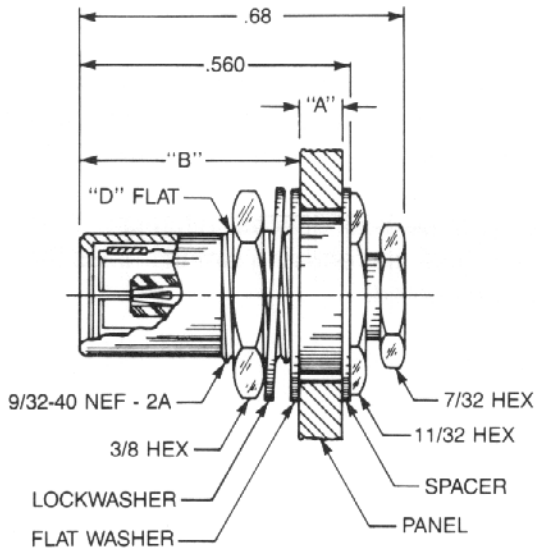

FLOAT MOUNT / BLIND MATE

**Bulkhead Mounted
Straight Female Cable Plug
Float Mount/Blind Mate**

- Closed-entry mating end hood

Dim. A	Dim. B	Clamp type for flexible cable:
.031	.500	3028-1551-5XX (Gold plated) 3028-7551-5XX (Nickel plated)
.062	.469	3028-1551-6XX (Gold plated) 3028-7551-6XX (Nickel plated)
.093	.438	3028-1551-7XX (Gold plated) 3028-7551-7XX (Nickel plated)

Dim. A	Dim. B	Solder-clamp for semi-rigid cable:
.031	.500	3028-1541-5XX (Gold plated) 3028-7541-5XX (Nickel plated)
.062	.469	3028-1541-6XX (Gold plated) 3028-7541-6XX (Nickel plated)
.093	.438	3028-1541-7XX (Gold plated) 3028-7541-7XX (Nickel plated)

**Bulkhead Mounted
Straight Female Cable Plug
Float Mount/Blind Mate**

- Closed-entry mating end hood

Dim. A	Dim. B	Crimp type for flexible cable:
.031	.500	3028-1571-5XX (Gold plated) 3028-7571-5XX (Nickel plated)
.062	.469	3028-1571-6XX (Gold plated) 3028-7571-6XX (Nickel plated)
.093	.438	3028-1571-7XX (Gold plated) 3028-7571-7XX (Nickel plated)