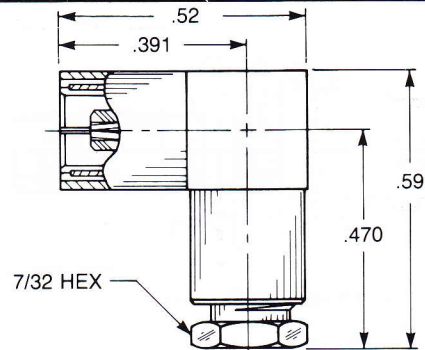

### Straight Female Cable Plug

Clamp type for flexible cable:  
**3002-1551-0XX** (Gold plated)  
**3002-7551-0XX** (Nickel plated)

Solder-clamp for semi-rigid cable:  
**3002-1541-0XX** (Gold plated)  
**3002-7541-0XX** (Nickel plated)

### Straight Female Cable Plug

Crimp type for flexible cable:  
**3002-1571-0XX** (Gold plated)  
**3002-7571-0XX** (Nickel plated)

### Right Angle Female Cable Plug

Clamp type for flexible cable:  
**3005-1551-0XX** (Gold plated)  
**3005-7551-0XX** (Nickel plated)

Solder-clamp for semi-rigid cable:  
**3005-1541-0XX** (Gold plated)  
**3005-7541-0XX** (Nickel plated)

### Right Angle Female Cable Plug

Crimp type for flexible cable:  
**3105-1521-0XX** (Gold plated)  
**3105-7521-0XX** (Nickel plated)

Substitute the appropriate cable group for 'XX':

02	RG178, RG196, M17/93, M17/169	09	.141" semi-rigid, RG402, M17/130
03	RG174, RG179, RG316, M17/113, M17/119, M17/172, M17/173	10	.085" semi-rigid, RG405, M17/133
05	RG178DS, RG196DS	19	RG174DS, RG316DS, M17/152, Times RD316