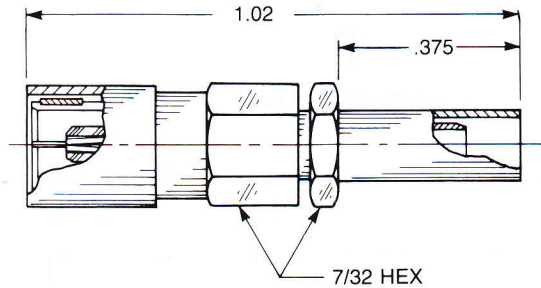

### Straight Female Cable Plug

Clamp type for flexible cable:  
**3002-1551-0XX** (Gold plated)  
**3002-7551-0XX** (Nickel plated)

Solder-clamp for semi-rigid cable:  
**3002-1541-0XX** (Gold plated)  
**3002-7541-0XX** (Nickel plated)

### Straight Female Cable Plug

Crimp type for flexible cable:  
**3002-1571-0XX** (Gold plated)  
**3002-7571-0XX** (Nickel plated)

### Right Angle Female Cable Plug

Clamp type for flexible cable:  
**3005-1551-0XX** (Gold plated)  
**3005-7551-0XX** (Nickel plated)

Solder-clamp for semi-rigid cable:  
**3005-1541-0XX** (Gold plated)  
**3005-7541-0XX** (Nickel plated)

### Right Angle Female Cable Plug

Crimp type for flexible cable:  
**3105-1521-0XX** (Gold plated)  
**3105-7521-0XX** (Nickel plated)

Substitute the appropriate cable group for 'XX':

02	RG178, RG196, M17/93, M17/169	09	.141" semi-rigid, RG402, M17/130
03	RG174, RG179, RG316, M17/113, M17/119, M17/172, M17/173	10	.085" semi-rigid, RG405, M17/133
05	RG178DS, RG196DS	19	RG174DS, RG316DS, M17/152, Times RD316