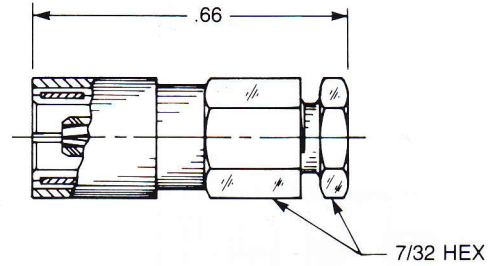

### Straight Female Cable Plug

Clamp type for flexible cable:  
**3002-1551-0XX** (Gold plated)  
**3002-7551-0XX** (Nickel plated)

Solder-clamp for semi-rigid cable:  
**3002-1541-0XX** (Gold plated)  
**3002-7541-0XX** (Nickel plated)

### Straight Female Cable Plug

Crimp type for flexible cable:  
**3002-1571-0XX** (Gold plated)  
**3002-7571-0XX** (Nickel plated)

### Right Angle Female Cable Plug

Clamp type for flexible cable:  
**3005-1551-0XX** (Gold plated)  
**3005-7551-0XX** (Nickel plated)

Solder-clamp for semi-rigid cable:  
**3005-1541-0XX** (Gold plated)  
**3005-7541-0XX** (Nickel plated)

### Right Angle Female Cable Plug

Crimp type for flexible cable:  
**3105-1521-0XX** (Gold plated)  
**3105-7521-0XX** (Nickel plated)

Substitute the appropriate cable group for 'XX':

02	RG178, RG196, M17/93, M17/169	09	.141" semi-rigid, RG402, M17/130
03	RG174, RG179, RG316, M17/113, M17/119, M17/172, M17/173	10	.085" semi-rigid, RG405, M17/133
05	RG178DS, RG196DS	19	RG174DS, RG316DS, M17/152, Times RD316