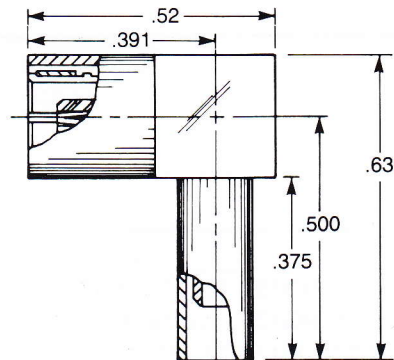

### Right Angle Female Cable Plug

Clamp type for flexible cable:  
**3005-1551-0XX** (Gold plated)  
**3005-7551-0XX** (Nickel plated)

Solder-clamp for semi-rigid cable:  
**3005-1541-0XX** (Gold plated)  
**3005-7541-0XX** (Nickel plated)

### Right Angle Female Cable Plug

Crimp type for flexible cable:  
**3105-1521-0XX** (Gold plated)  
**3105-7521-0XX** (Nickel plated)

Substitute the appropriate cable group for 'XX':

02	RG178, RG196, M17/93, M17/169	09	.141" semi-rigid, RG402, M17/130
03	RG174, RG179, RG316, M17/113, M17/119, M17/172, M17/173	10	.085" semi-rigid, RG405, M17/133
05	RG178DS, RG196DS	19	RG174DS, RG316DS, M17/152, Times RD316