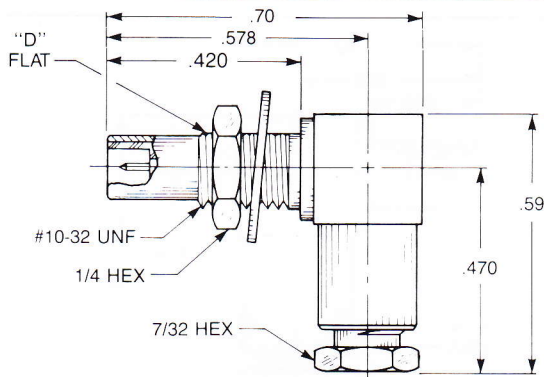

Straight Male Bulkhead Cable Jack

Clamp type for flexible cable:
3003-1551-0XX (Gold plated)
3003-7551-0XX (Nickel plated)

Solder-clamp for semi-rigid cable:
3003-1541-0XX (Gold plated)
3003-7541-0XX (Nickel plated)

See page 93 for float-mount version

Straight Male Bulkhead Cable Jack

Crimp type for flexible cable:
3003-1571-0XX (Gold plated)
3003-7571-0XX (Nickel plated)

See page 93 for float-mount version

Right Angle Male Bulkhead Cable Jack

Clamp type for flexible cable:
3006-1551-0XX (Gold plated)
3006-7551-0XX (Nickel plated)

Solder-clamp for semi-rigid cable:
3006-1541-0XX (Gold plated)
3006-7541-0XX (Nickel plated)

See page 94 for float-mount version

Right Angle Male Bulkhead Cable Jack

Crimp type for flexible cable:
3106-1521-0XX (Gold plated)
3106-7521-0XX (Nickel plated)

See page 94 for float-mount version

Substitute the appropriate cable group for 'XX':