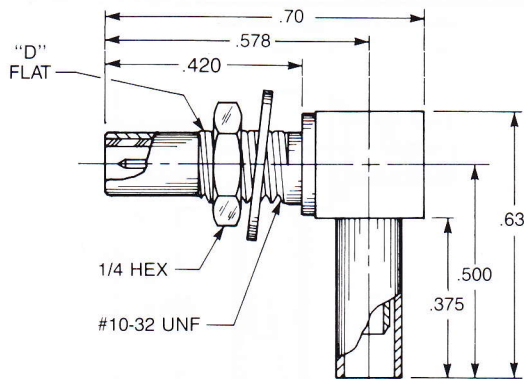

Straight Male Bulkhead Cable Jack

Clamp type for flexible cable:
3003-1551-0XX (Gold plated)
3003-7551-0XX (Nickel plated)

Solder-clamp for semi-rigid cable:
3003-1541-0XX (Gold plated)
3003-7541-0XX (Nickel plated)

See page 93 for float-mount version

Straight Male Bulkhead Cable Jack

Crimp type for flexible cable:
3003-1571-0XX (Gold plated)
3003-7571-0XX (Nickel plated)

See page 93 for float-mount version

Right Angle Male Bulkhead Cable Jack

Clamp type for flexible cable:
3006-1551-0XX (Gold plated)
3006-7551-0XX (Nickel plated)

Solder-clamp for semi-rigid cable:
3006-1541-0XX (Gold plated)
3006-7541-0XX (Nickel plated)

See page 94 for float-mount version

Right Angle Male Bulkhead Cable Jack

Crimp type for flexible cable:
3106-1521-0XX (Gold plated)
3106-7521-0XX (Nickel plated)

See page 94 for float-mount version

Substitute the appropriate cable group for 'XX':