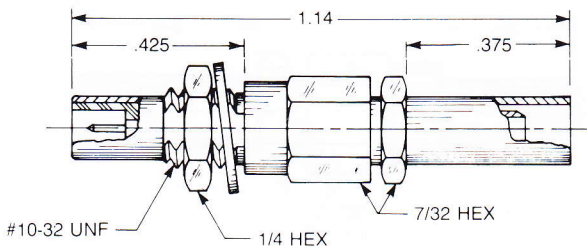

Straight Male Bulkhead Cable Jack

Clamp type for flexible cable:
3003-1551-0XX (Gold plated)
3003-7551-0XX (Nickel plated)

Solder-clamp for semi-rigid cable:
3003-1541-0XX (Gold plated)
3003-7541-0XX (Nickel plated)

See page 93 for float-mount version

Straight Male Bulkhead Cable Jack

Crimp type for flexible cable:
3003-1571-0XX (Gold plated)
3003-7571-0XX (Nickel plated)

See page 93 for float-mount version

Right Angle Male Bulkhead Cable Jack

Clamp type for flexible cable:
3006-1551-0XX (Gold plated)
3006-7551-0XX (Nickel plated)

Solder-clamp for semi-rigid cable:
3006-1541-0XX (Gold plated)
3006-7541-0XX (Nickel plated)

See page 94 for float-mount version

Right Angle Male Bulkhead Cable Jack

Crimp type for flexible cable:
3106-1521-0XX (Gold plated)
3106-7521-0XX (Nickel plated)

See page 94 for float-mount version

Substitute the appropriate cable group for 'XX':