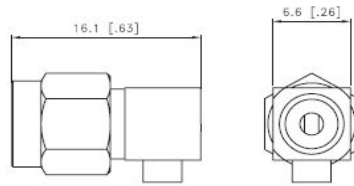

SMA Connector for Cable

■ For Semi-Rigid & Semi-Flexible Cable Assemblies

Straight Cable Plug

Cable	Part No.	OLD Part No.
034	AMS27	01010101
047	AMS28	01010102
085	AMS19	01010103
141	AMS23	01010104

Right Angle Cable Plug