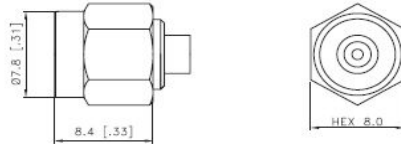

SMA Connector for Cable

■ For Semi-Rigid & Semi-Flexible Cable Assemblies

Straight Cable Plug

Cable	Part No.	OLD Part No.
034	AMS27	01010101
047	AMS28	01010102
085	AMS19	01010103
141	AMS23	01010104

Right Angle Cable Plug