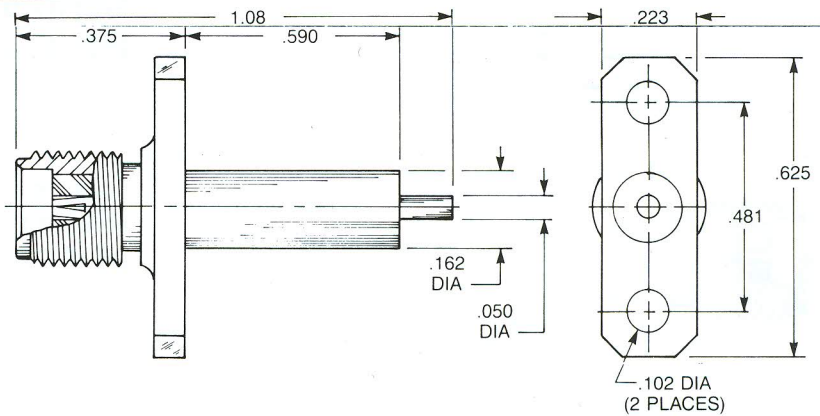

Straight Panel Jack Receptacle

- Extended contact and insulator
- 1/2" square flange

Captive contact:

- 9004-1113-000 (Gold plated)
- 9004-9113-000 (Passivated)

Noncaptive contact:

- 9004-1213-000 (Gold plated)
- 9004-9213-000 (Passivated)

Straight Panel Jack Receptacle

- Extended contact and insulator
- 2-hole flange

Captive contact:

- 9008-1113-000 (Gold plated)
- 9008-9113-000 (Passivated)

Noncaptive contact:

- 9008-1213-000 (Gold plated)
- 9008-9213-000 (Passivated)

Straight Panel Jack Receptacle

- Extended contact and insulator
- 3/8" square flange

Captive contact:

- 9076-1113-000 (Gold plated)
- 9076-9113-000 (Passivated)

Noncaptive contact:

- 9076-1213-000 (Gold plated)
- 9076-9213-000 (Passivated)