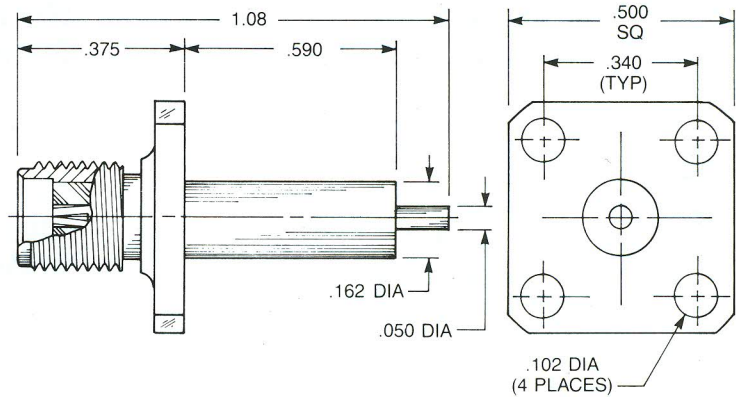

Straight Panel Jack Receptacle

- Extended contact and insulator
- 1/2" square flange

Captive contact:

- 9004-1113-000 (Gold plated)
- 9004-9113-000 (Passivated)

Noncaptive contact:

- 9004-1213-000 (Gold plated)
- 9004-9213-000 (Passivated)

Straight Panel Jack Receptacle

- Extended contact and insulator
- 2-hole flange

Captive contact:

- 9008-1113-000 (Gold plated)
- 9008-9113-000 (Passivated)

Noncaptive contact:

- 9008-1213-000 (Gold plated)
- 9008-9213-000 (Passivated)

Straight Panel Jack Receptacle

- Extended contact and insulator
- 3/8" square flange

Captive contact:

- 9076-1113-000 (Gold plated)
- 9076-9113-000 (Passivated)

Noncaptive contact:

- 9076-1213-000 (Gold plated)
- 9076-9213-000 (Passivated)

Straight Panel Jack Receptacle

- Extended contact and insulator
- Rectangular flange

Captive contact:

- 9007-1113-000 (Gold plated)
- 9007-9113-000 (Passivated)

Noncaptive contact:

- 9007-1213-000 (Gold plated)
- 9007-9213-000 (Passivated)