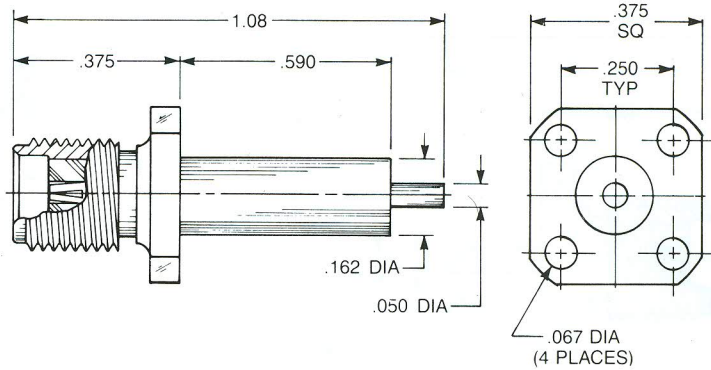

Straight Panel Jack Receptacle

- Extended contact and insulator
- 2-hole flange

Captive contact:

- 9008-1113-000 (Gold plated)
- 9008-9113-000 (Passivated)

Noncaptive contact:

- 9008-1213-000 (Gold plated)
- 9008-9213-000 (Passivated)

Straight Panel Jack Receptacle

- Extended contact and insulator
- 3/8" square flange

Captive contact:

- 9076-1113-000 (Gold plated)
- 9076-9113-000 (Passivated)

Noncaptive contact:

- 9076-1213-000 (Gold plated)
- 9076-9213-000 (Passivated)

Straight Panel Jack Receptacle

- Extended contact and insulator
- Rectangular flange

Captive contact:

- 9007-1113-000 (Gold plated)
- 9007-9113-000 (Passivated)

Noncaptive contact:

- 9007-1213-000 (Gold plated)
- 9007-9213-000 (Passivated)