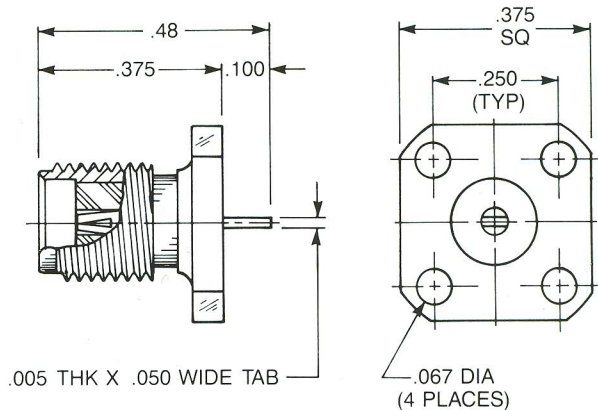

Straight Panel Jack Receptacle

- Tab contact
- 2-hole flange

Captive contact:
9108-1113-000 (Gold plated)
9108-9113-000 (Passivated)

Noncaptive contact:
9108-1213-000 (Gold plated)
9108-9213-000 (Passivated)

Straight Panel Jack Receptacle

- Tab contact
- 3/8" square flange

Captive contact:
9176-1113-000 (Gold plated)
9176-9113-000 (Passivated)

Noncaptive contact:
9176-1213-000 (Gold plated)
9176-9213-000 (Passivated)

Straight Panel Jack Receptacle

- Tab contact
- Rectangular flange

Captive contact:
9107-1113-000 (Gold plated)
9107-9113-000 (Passivated)

Noncaptive contact:
9107-1213-000 (Gold plated)
9107-9213-000 (Passivated)