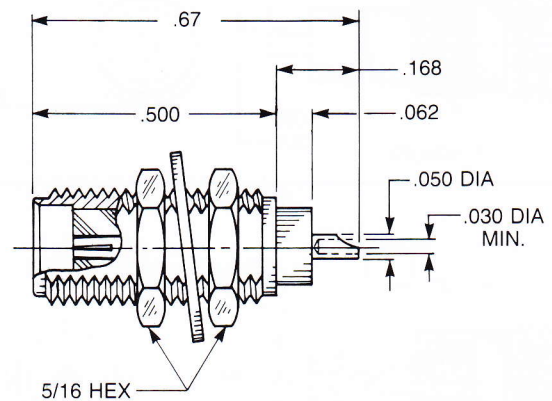

Straight Bulkhead Jack Receptacle

- Solder pot contact
- Round body
- Provided with two mounting nuts and one lockwasher

Captive contact:
9413-1113-000 (Gold plated)
9413-9113-000 (Passivated)

Straight Bulkhead Jack Receptacle

- Solder pot contact
- D-flatted body
- Provided with two mounting nuts and one lockwasher

Captive contact:
9456-1113-002 (Gold plated)
9456-9113-002 (Passivated)

Straight Bulkhead Jack Receptacle

- Post contact
- Round body
- Provided with two mounting nuts and one lockwasher

Captive contact:
9013-1113-000 (Gold plated)
9013-9113-000 (Passivated)

Straight Bulkhead Jack Receptacle

- Post contact
- D-flatted body
- Provided with two mounting nuts and one lockwasher

Captive contact:
9056-1113-000 (Gold plated)
9056-9113-000 (Passivated)