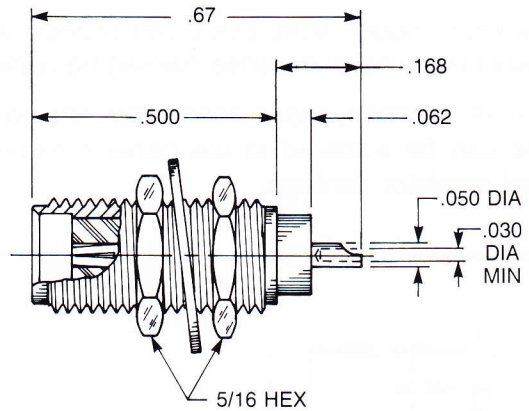

Straight Bulkhead Jack Receptacle

- Solder pot contact
- Round body
- Provided with two mounting nuts and one lockwasher

Captive contact:
9413-1113-000 (Gold plated)
9413-9113-000 (Passivated)

Straight Bulkhead Jack Receptacle

- Solder pot contact
- D-flatted body
- Provided with two mounting nuts and one lockwasher

Captive contact:
9456-1113-002 (Gold plated)
9456-9113-002 (Passivated)

Straight Bulkhead Jack Receptacle

- Post contact
- Round body
- Provided with two mounting nuts and one lockwasher

Captive contact:
9013-1113-000 (Gold plated)
9013-9113-000 (Passivated)

Straight Bulkhead Jack Receptacle

- Post contact
- D-flatted body
- Provided with two mounting nuts and one lockwasher

Captive contact:
9056-1113-000 (Gold plated)
9056-9113-000 (Passivated)