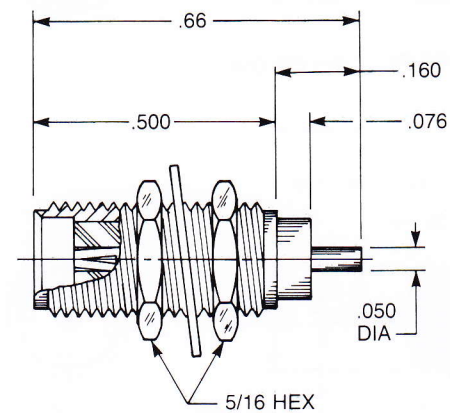

Straight Bulkhead Jack Receptacle

- Solder pot contact
- Round body
- Provided with two mounting nuts and one lockwasher

Captive contact:
9413-1113-000 (Gold plated)
9413-9113-000 (Passivated)

Straight Bulkhead Jack Receptacle

- Solder pot contact
- D-flatted body
- Provided with two mounting nuts and one lockwasher

Captive contact:
9456-1113-002 (Gold plated)
9456-9113-002 (Passivated)

Straight Bulkhead Jack Receptacle

- Post contact
- Round body
- Provided with two mounting nuts and one lockwasher

Captive contact:
9013-1113-000 (Gold plated)
9013-9113-000 (Passivated)

Straight Bulkhead Jack Receptacle

- Post contact
- D-flatted body
- Provided with two mounting nuts and one lockwasher

Captive contact:
9056-1113-000 (Gold plated)
9056-9113-000 (Passivated)