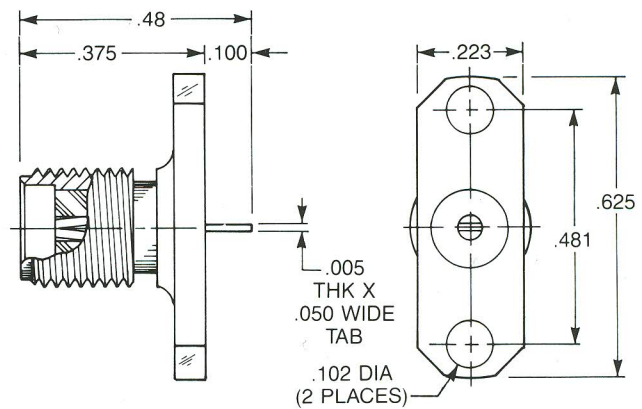

Straight Panel Jack Receptacle

- Tab contact
- 1/2" square flange

Captive contact:
9104-1113-000 (Gold plated)
9104-9113-000 (Passivated)

Noncaptive contact:
9104-1213-000 (Gold plated)
9104-9213-000 (Passivated)

Straight Panel Jack Receptacle

- Tab contact
- 2-hole flange

Captive contact:
9108-1113-000 (Gold plated)
9108-9113-000 (Passivated)

Noncaptive contact:
9108-1213-000 (Gold plated)
9108-9213-000 (Passivated)

Straight Panel Jack Receptacle

- Tab contact
- 3/8" square flange

Captive contact:
9176-1113-000 (Gold plated)
9176-9113-000 (Passivated)

Noncaptive contact:
9176-1213-000 (Gold plated)
9176-9213-000 (Passivated)

Straight Panel Jack Receptacle

- Tab contact
- Rectangular flange

Captive contact:
9107-1113-000 (Gold plated)
9107-9113-000 (Passivated)

Noncaptive contact:
9107-1213-000 (Gold plated)
9107-9213-000 (Passivated)