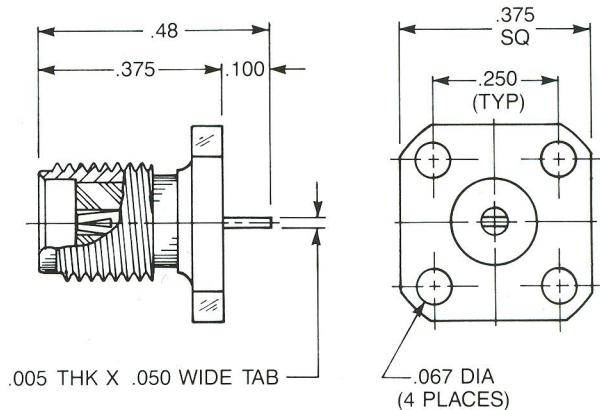

Straight Panel Jack Receptacle

- Tab contact
- 2-hole flange

Captive contact:
9108-1113-000 (Gold plated)
9108-9113-000 (Passivated)

Noncaptive contact:
9108-1213-000 (Gold plated)
9108-9213-000 (Passivated)

Straight Panel Jack Receptacle

- Tab contact
- 3/8" square flange

Captive contact:
9176-1113-000 (Gold plated)
9176-9113-000 (Passivated)

Noncaptive contact:
9176-1213-000 (Gold plated)
9176-9213-000 (Passivated)

Straight Panel Jack Receptacle

- Tab contact
- Rectangular flange

Captive contact:
9107-1113-000 (Gold plated)
9107-9113-000 (Passivated)

Noncaptive contact:
9107-1213-000 (Gold plated)
9107-9213-000 (Passivated)