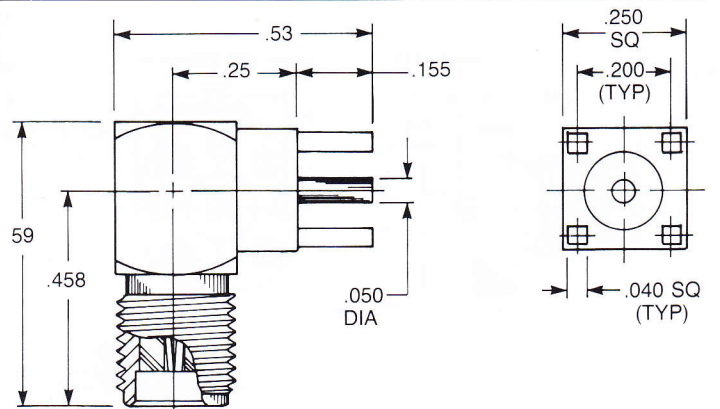

**Straight  
Jack Receptacle**

9650-1113-000 (Gold plated)

**Right Angle  
Jack Receptacle**

9647-1513-000 (Gold plated)

**Straight  
Plug Receptacle**

9649-1113-000 (Gold plated)

**Right Angle  
Plug Receptacle**

9646-1513-000 (Gold plated)