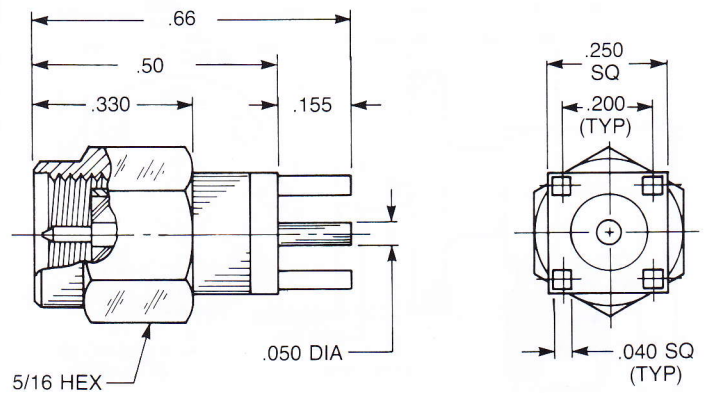

**Straight  
Jack Receptacle**

9650-1113-000 (Gold plated)

**Right Angle  
Jack Receptacle**

9647-1513-000 (Gold plated)

**Straight  
Plug Receptacle**

9649-1113-000 (Gold plated)

**Right Angle  
Plug Receptacle**

9646-1513-000 (Gold plated)