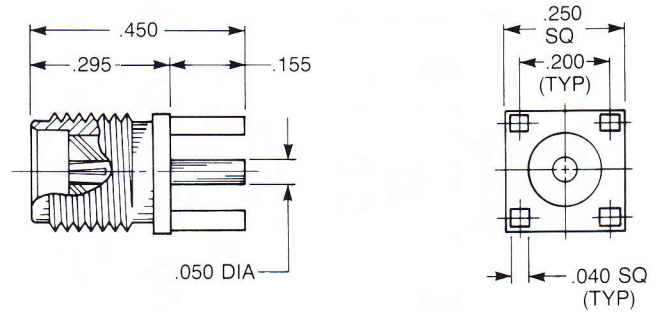

**Straight  
Jack Receptacle**

9650-1113-000 (Gold plated)

**Right Angle  
Jack Receptacle**

9647-1513-000 (Gold plated)

**Straight  
Plug Receptacle**

9649-1113-000 (Gold plated)

**Right Angle  
Plug Receptacle**

9646-1513-000 (Gold plated)