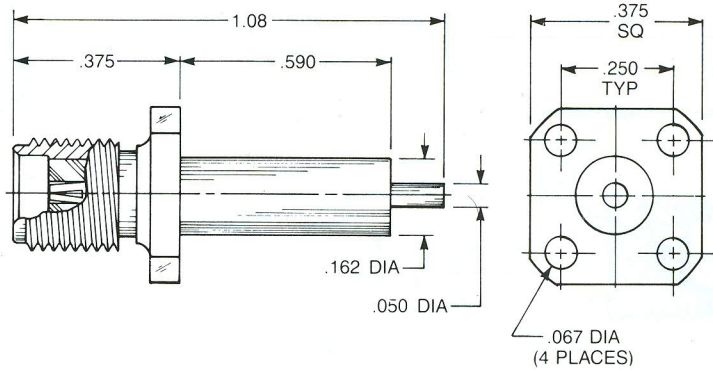

Straight Panel Jack Receptacle

- Extended contact and insulator
- 2-hole flange

Captive contact:

- 9008-1113-000 (Gold plated)
- 9008-9113-000 (Passivated)

Noncaptive contact:

- 9008-1213-000 (Gold plated)
- 9008-9213-000 (Passivated)

Straight Panel Jack Receptacle

- Extended contact and insulator
- 3/8" square flange

Captive contact:

- 9076-1113-000 (Gold plated)
- 9076-9113-000 (Passivated)

Noncaptive contact:

- 9076-1213-000 (Gold plated)
- 9076-9213-000 (Passivated)

Straight Panel Jack Receptacle

- Extended contact and insulator
- Rectangular flange

Captive contact:

- 9007-1113-000 (Gold plated)
- 9007-9113-000 (Passivated)

Noncaptive contact:

- 9007-1213-000 (Gold plated)
- 9007-9213-000 (Passivated)