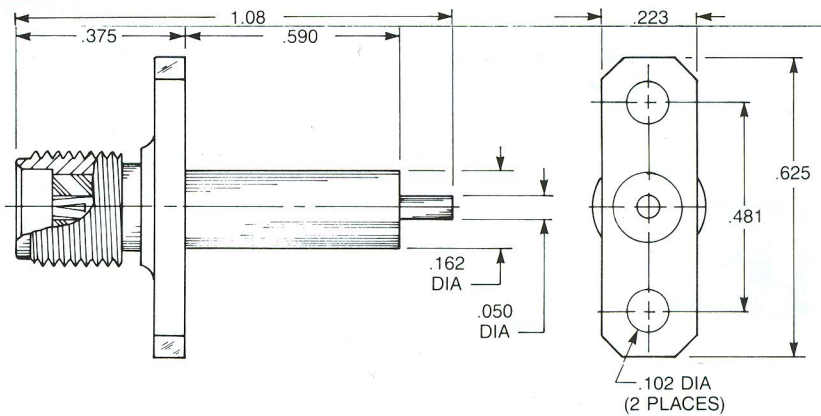

Straight Panel Jack Receptacle

- Extended contact and insulator
- 1/2" square flange

Captive contact:

- 9004-1113-000 (Gold plated)
- 9004-9113-000 (Passivated)

Noncaptive contact:

- 9004-1213-000 (Gold plated)
- 9004-9213-000 (Passivated)

Straight Panel Jack Receptacle

- Extended contact and insulator
- 2-hole flange

Captive contact:

- 9008-1113-000 (Gold plated)
- 9008-9113-000 (Passivated)

Noncaptive contact:

- 9008-1213-000 (Gold plated)
- 9008-9213-000 (Passivated)

Straight Panel Jack Receptacle

- Extended contact and insulator
- 3/8" square flange

Captive contact:

- 9076-1113-000 (Gold plated)
- 9076-9113-000 (Passivated)

Noncaptive contact:

- 9076-1213-000 (Gold plated)
- 9076-9213-000 (Passivated)