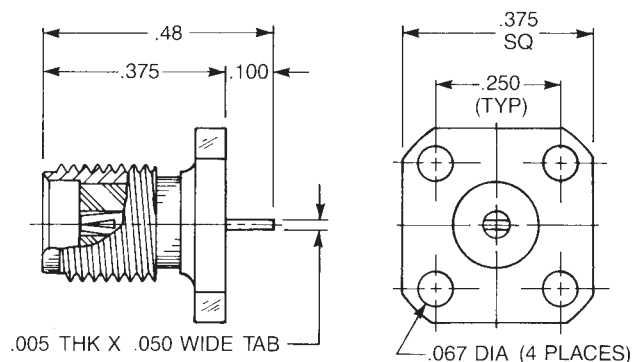

9108-1213-000 (Gold plated)

9108-9213-000 (Passivated)

Straight Panel Jack Receptacle

- Tab contact
- 3/8" square flange

Captive contact:

9176-1113-000 (Gold plated)

9176-9113-000 (Passivated)

Noncaptive contact:

9176-1213-000 (Gold plated)

9176-9213-000 (Passivated)

Straight Panel Jack Receptacle

- Tab contact
- Rectangular flange

Captive contact:

9107-1113-000 (Gold plated)

9107-9113-000 (Passivated)

Noncaptive contact: