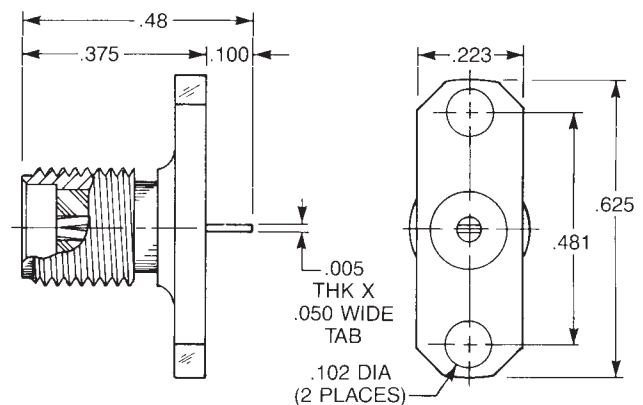

SMA Straight Panel Jack Receptacles

Tab Contact

Straight Panel Jack Receptacle

- Tab contact
- 1/2" square flange

Captive contact:

9104-1113-000 (Gold plated)

9104-9113-000 (Passivated)

Noncaptive contact:

9104-1213-000 (Gold plated)

9104-9213-000 (Passivated)

Straight Panel Jack Receptacle

- Tab contact
- 2-hole flange

Captive contact:

9108-1113-000 (Gold plated)

9108-9113-000 (Passivated)

Noncaptive contact:

9108-1213-000 (Gold plated)

9108-9213-000 (Passivated)

Straight Panel Jack Receptacle

- Tab contact
- 3/8" square flange

Captive contact:

9176-1113-000 (Gold plated)

9176-9113-000 (Passivated)

Noncaptive contact:

9176-1213-000 (Gold plated)

9176-9213-000 (Passivated)

Straight Panel Jack Receptacle

- Tab contact
- Rectangular flange

Captive contact:

9107-1113-000 (Gold plated)

9107-9113-000 (Passivated)

Noncaptive contact: