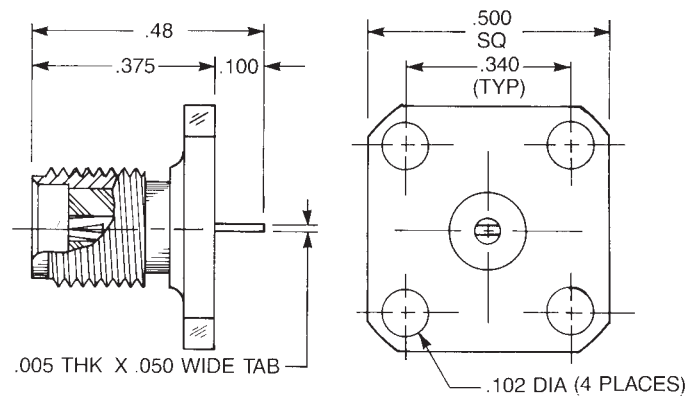

SMA Straight Panel Jack Receptacles

Tab Contact

Straight Panel Jack Receptacle

- Tab contact
- 1/2" square flange

Captive contact:

9104-1113-000 (Gold plated)

9104-9113-000 (Passivated)

Noncaptive contact:

9104-1213-000 (Gold plated)

9104-9213-000 (Passivated)

Straight Panel Jack Receptacle

- Tab contact
- 2-hole flange

Captive contact:

9108-1113-000 (Gold plated)

9108-9113-000 (Passivated)

Noncaptive contact:

9108-1213-000 (Gold plated)

9108-9213-000 (Passivated)

Straight Panel Jack Receptacle

- Tab contact
- 3/8" square flange

Captive contact:

9176-1113-000 (Gold plated)

9176-9113-000 (Passivated)

Noncaptive contact:

9176-1213-000 (Gold plated)

9176-9213-000 (Passivated)

Straight Panel Jack Receptacle

- Tab contact
- Rectangular flange

Captive contact:

9107-1113-000 (Gold plated)

9107-9113-000 (Passivated)

Noncaptive contact: