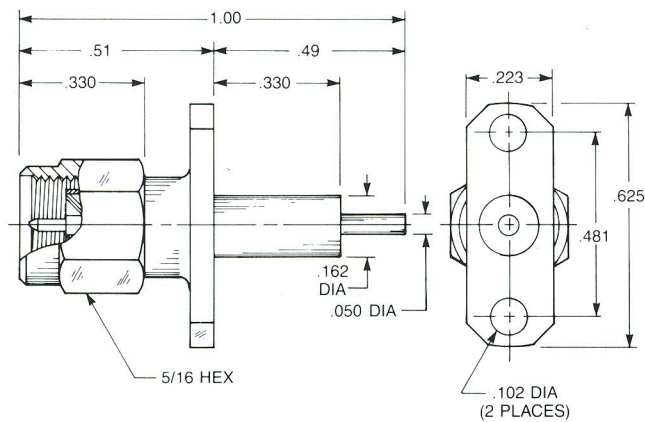

PANEL PLUG RECEPTACLES

Straight Panel Plug Receptacle

- Extended contact and insulator
- 1/2" square flange

Captive contact:
9009-1113-000 (Gold plated)
9009-9113-000 (Passivated)

Noncaptive contact:
9009-1213-000 (Gold plated)
9009-9213-000 (Passivated)

Straight Panel Plug Receptacle

- Extended contact and insulator
- 2-hole flange

Captive contact:
9055-1113-000 (Gold plated)
9055-9113-000 (Passivated)

Noncaptive contact:
9055-1213-000 (Gold plated)
9055-9213-000 (Passivated)

Straight Panel Plug Receptacle

- Solder pot contact
- 1/2" square flange

Captive contact:
9409-1113-000 (Gold plated)
9409-9113-000 (Passivated)

Straight Panel Plug Receptacle

- Solder pot contact
- 2-hole flange