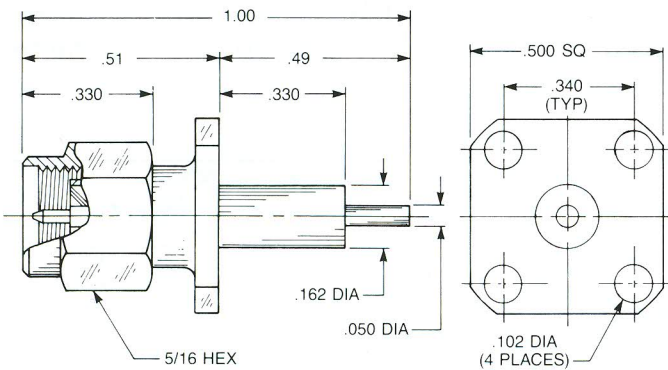

PANEL PLUG RECEPTACLES

Straight Panel Plug Receptacle

- Extended contact and insulator
- 1/2" square flange

Captive contact:
9009-1113-000 (Gold plated)
9009-9113-000 (Passivated)

Noncaptive contact:
9009-1213-000 (Gold plated)
9009-9213-000 (Passivated)

Straight Panel Plug Receptacle

- Extended contact and insulator
- 2-hole flange

Captive contact:
9055-1113-000 (Gold plated)
9055-9113-000 (Passivated)

Noncaptive contact:
9055-1213-000 (Gold plated)
9055-9213-000 (Passivated)

Straight Panel Plug Receptacle

- Solder pot contact
- 1/2" square flange

Captive contact:
9409-1113-000 (Gold plated)
9409-9113-000 (Passivated)

Straight Panel Plug Receptacle

- Solder pot contact
- 2-hole flange