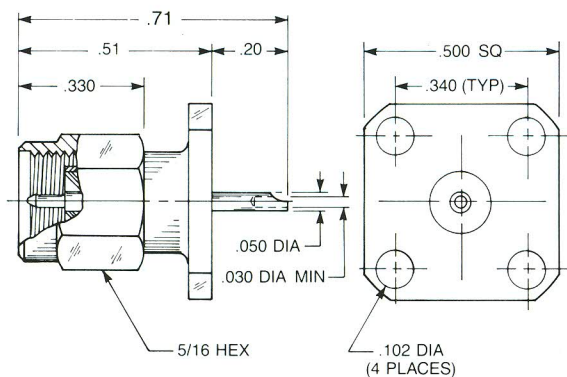

PANEL PLUG RECEPTACLES

Straight Panel Plug Receptacle

- Extended contact and insulator
- 1/2" square flange

Captive contact:
9009-1113-000 (Gold plated)
9009-9113-000 (Passivated)

Noncaptive contact:
9009-1213-000 (Gold plated)
9009-9213-000 (Passivated)

Straight Panel Plug Receptacle

- Extended contact and insulator
- 2-hole flange

Captive contact:
9055-1113-000 (Gold plated)
9055-9113-000 (Passivated)

Noncaptive contact:
9055-1213-000 (Gold plated)
9055-9213-000 (Passivated)

Straight Panel Plug Receptacle

- Solder pot contact
- 1/2" square flange

Captive contact:
9409-1113-000 (Gold plated)
9409-9113-000 (Passivated)

Straight Panel Plug Receptacle

- Solder pot contact
- 2-hole flange