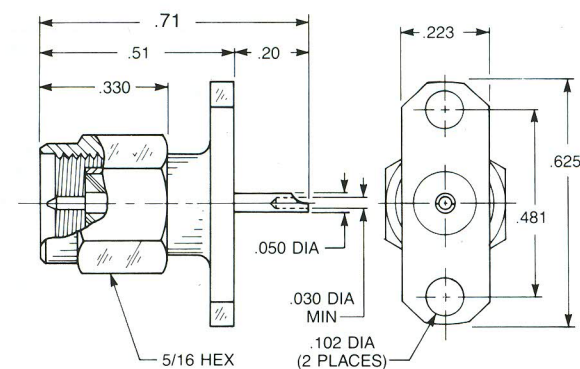

PANEL PLUG RECEPTACLES

Straight Panel Plug Receptacle

- Extended contact and insulator
- 1/2" square flange

Captive contact:
9009-1113-000 (Gold plated)
9009-9113-000 (Passivated)

Noncaptive contact:
9009-1213-000 (Gold plated)
9009-9213-000 (Passivated)

Straight Panel Plug Receptacle

- Extended contact and insulator
- 2-hole flange

Captive contact:
9055-1113-000 (Gold plated)
9055-9113-000 (Passivated)

Noncaptive contact:
9055-1213-000 (Gold plated)
9055-9213-000 (Passivated)

Straight Panel Plug Receptacle

- Solder pot contact
- 1/2" square flange

Captive contact:
9409-1113-000 (Gold plated)
9409-9113-000 (Passivated)

Straight Panel Plug Receptacle

- Solder pot contact
- 2-hole flange