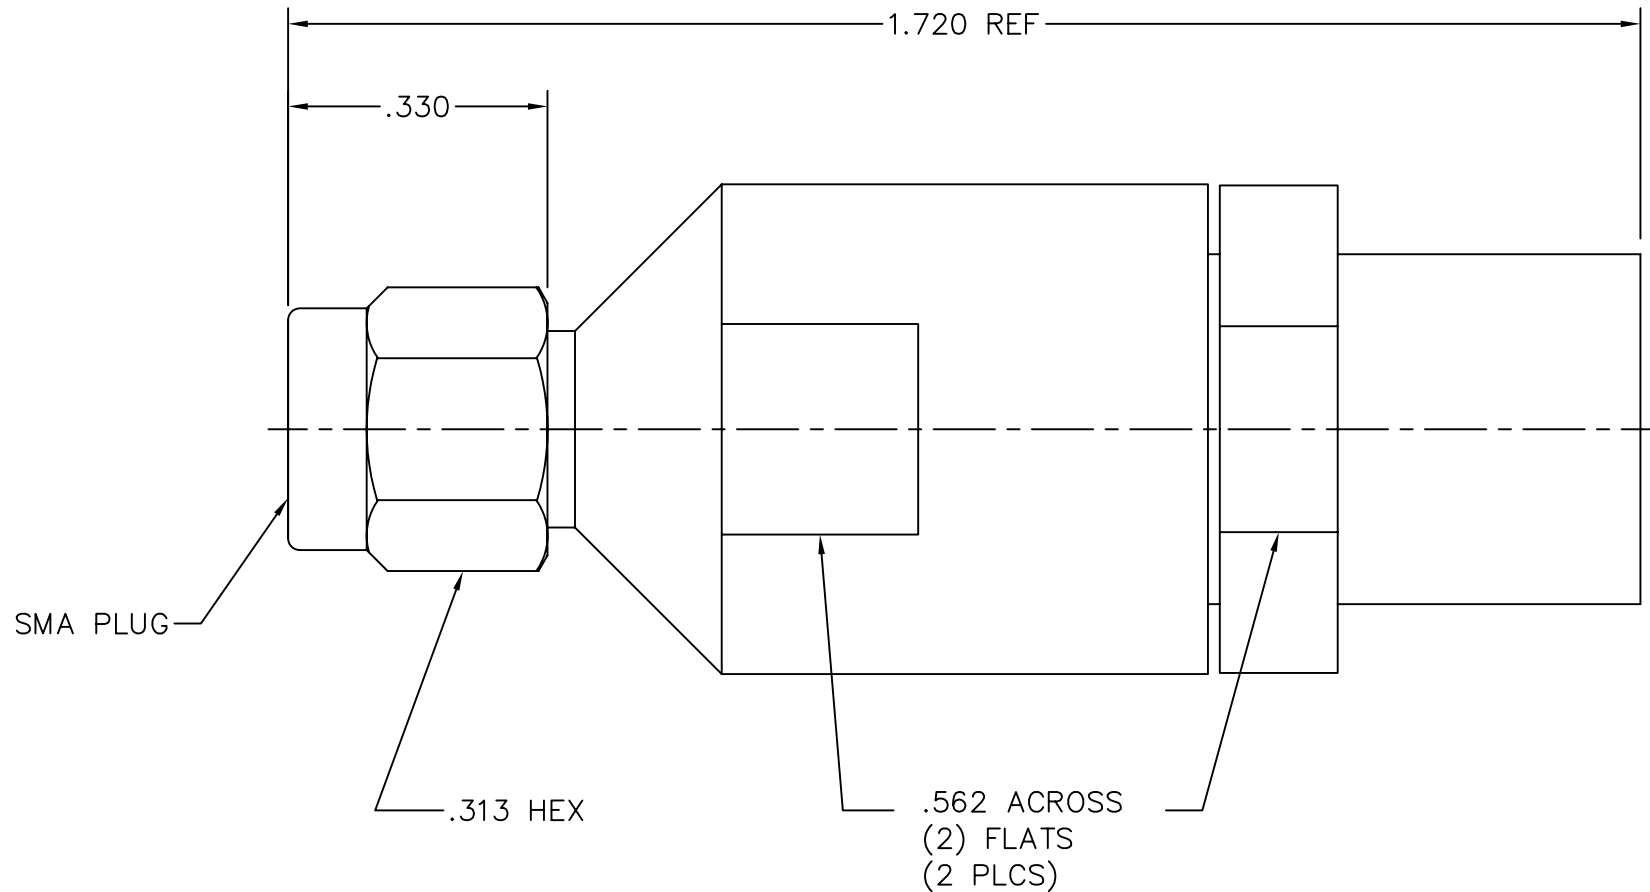

Precision Connector, Inc.

REV.

—

PART NUMBER:

3169

PART DESCRIPTION:

SMA PLUG TO LA290 CABLE

NOTE: PART NUMBER WAS 1-001-2889-2

REV	DESCRIPTION	DATE	APPROVED
—	INITIAL RELEASE	08/30/2006	
DRAWN BY: SHEET: ASSEMBLY NUMBER: REV			
DB	1 of 1	3169	—