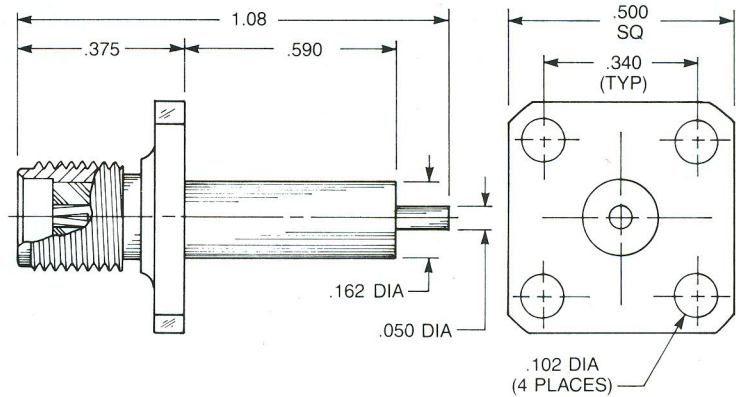

Straight Panel Jack Receptacle

- Extended contact and insulator
- 1/2" square flange

Captive contact:

- 9004-1113-000** (Gold plated)
- 9004-9113-000** (Passivated)

Noncaptive contact:

- 9004-1213-000** (Gold plated)
- 9004-9213-000** (Passivated)

Straight Panel Jack Receptacle

- Extended contact and insulator
- 2-hole flange

Captive contact:

- 9008-1113-000** (Gold plated)
- 9008-9113-000** (Passivated)

Noncaptive contact:

- 9008-1213-000** (Gold plated)
- 9008-9213-000** (Passivated)

Straight Panel Jack Receptacle

- Extended contact and insulator
- 3/8" square flange

Captive contact:

- 9076-1113-000** (Gold plated)
- 9076-9113-000** (Passivated)

Noncaptive contact:

- 9076-1213-000** (Gold plated)
- 9076-9213-000** (Passivated)

Straight Panel Jack Receptacle

- Extended contact and insulator
- Rectangular flange

Captive contact:

- 9007-1113-000** (Gold plated)
- 9007-9113-000** (Passivated)

Noncaptive contact:

- 9007-1213-000** (Gold plated)
- 9007-9213-000** (Passivated)