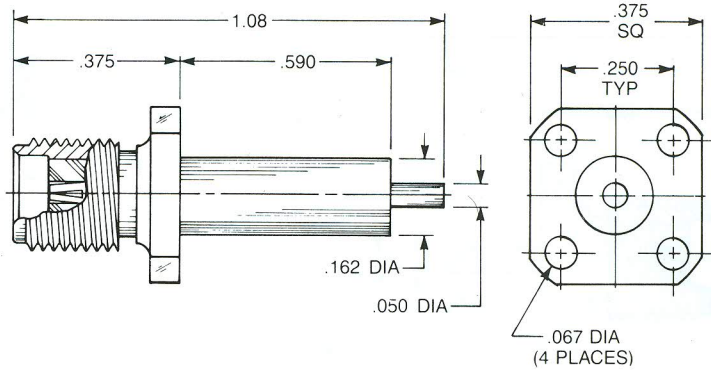

Straight Panel Jack Receptacle

- Extended contact and insulator
- 3/8" square flange

Captive contact:

- 9076-1113-000** (Gold plated)
- 9076-9113-000** (Passivated)

Noncaptive contact:

- 9076-1213-000** (Gold plated)
- 9076-9213-000** (Passivated)

Straight Panel Jack Receptacle

- Extended contact and insulator
- Rectangular flange

Captive contact:

- 9007-1113-000** (Gold plated)
- 9007-9113-000** (Passivated)

Noncaptive contact:

- 9007-1213-000** (Gold plated)
- 9007-9213-000** (Passivated)