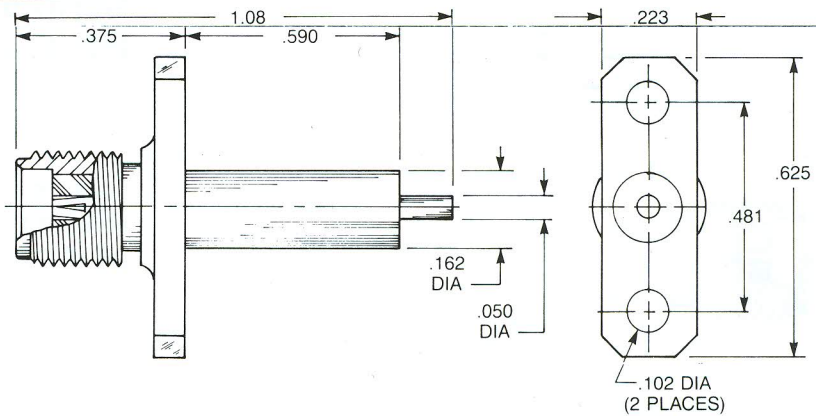

Straight Panel Jack Receptacle

- Extended contact and insulator
- 1/2" square flange

Captive contact:

- 9004-1113-000** (Gold plated)
- 9004-9113-000** (Passivated)

Noncaptive contact:

- 9004-1213-000** (Gold plated)
- 9004-9213-000** (Passivated)

Straight Panel Jack Receptacle

- Extended contact and insulator
- 2-hole flange

Captive contact:

- 9008-1113-000** (Gold plated)
- 9008-9113-000** (Passivated)

Noncaptive contact:

- 9008-1213-000** (Gold plated)
- 9008-9213-000** (Passivated)

Straight Panel Jack Receptacle

- Extended contact and insulator
- 3/8" square flange

Captive contact:

- 9076-1113-000** (Gold plated)
- 9076-9113-000** (Passivated)

Noncaptive contact:

- 9076-1213-000** (Gold plated)
- 9076-9213-000** (Passivated)