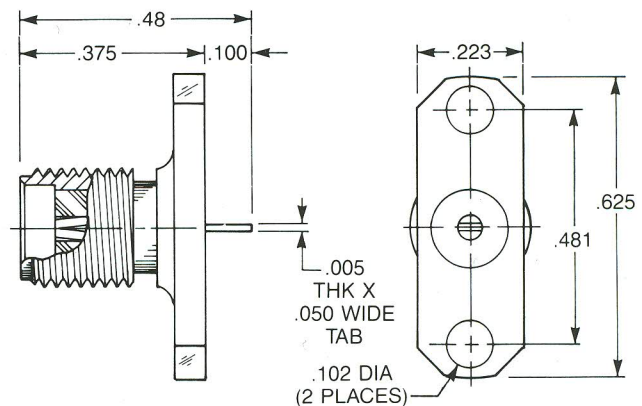

Straight Panel Jack Receptacle

- Tab contact
- 1/2" square flange

Captive contact:
9104-1113-000 (Gold plated)
9104-9113-000 (Passivated)

Noncaptive contact:
9104-1213-000 (Gold plated)
9104-9213-000 (Passivated)

Straight Panel Jack Receptacle

- Tab contact
- 2-hole flange

Captive contact:
9108-1113-000 (Gold plated)
9108-9113-000 (Passivated)

Noncaptive contact:
9108-1213-000 (Gold plated)
9108-9213-000 (Passivated)

Straight Panel Jack Receptacle

- Tab contact
- 3/8" square flange

Captive contact:
9176-1113-000 (Gold plated)
9176-9113-000 (Passivated)

Noncaptive contact:
9176-1213-000 (Gold plated)
9176-9213-000 (Passivated)

Straight Panel Jack Receptacle

- Tab contact
- Rectangular flange

Captive contact:
9107-1113-000 (Gold plated)
9107-9113-000 (Passivated)

Noncaptive contact:
9107-1213-000 (Gold plated)
9107-9213-000 (Passivated)