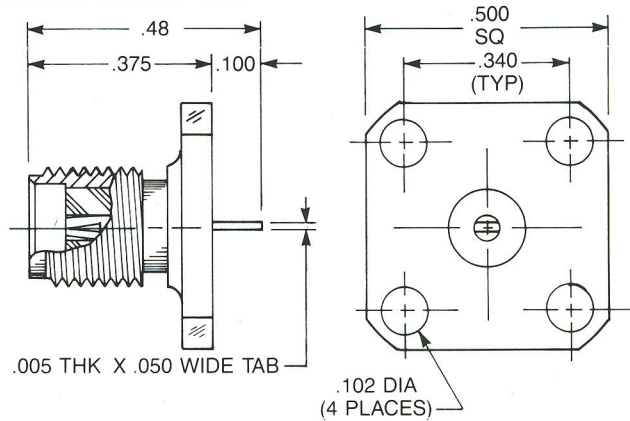

Straight Panel Jack Receptacle

- Tab contact
- 1/2" square flange

Captive contact:
9104-1113-000 (Gold plated)
9104-9113-000 (Passivated)

Noncaptive contact:
9104-1213-000 (Gold plated)
9104-9213-000 (Passivated)

Straight Panel Jack Receptacle

- Tab contact
- 2-hole flange

Captive contact:
9108-1113-000 (Gold plated)
9108-9113-000 (Passivated)

Noncaptive contact:
9108-1213-000 (Gold plated)
9108-9213-000 (Passivated)

Straight Panel Jack Receptacle

- Tab contact
- 3/8" square flange

Captive contact:
9176-1113-000 (Gold plated)
9176-9113-000 (Passivated)

Noncaptive contact:
9176-1213-000 (Gold plated)
9176-9213-000 (Passivated)

Straight Panel Jack Receptacle

- Tab contact
- Rectangular flange

Captive contact:
9107-1113-000 (Gold plated)
9107-9113-000 (Passivated)

Noncaptive contact:
9107-1213-000 (Gold plated)
9107-9213-000 (Passivated)