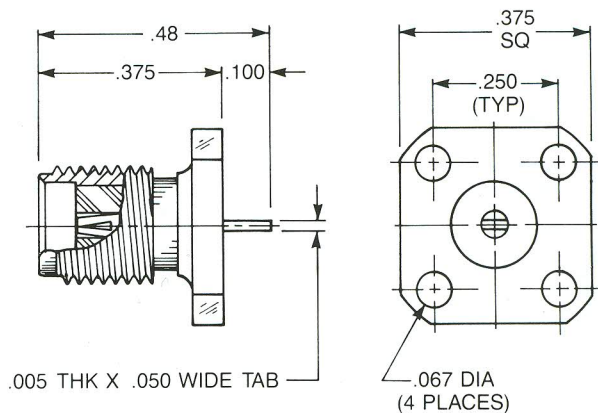

Straight Panel Jack Receptacle

- Tab contact
- 2-hole flange

Captive contact:
9108-1113-000 (Gold plated)
9108-9113-000 (Passivated)

Noncaptive contact:
9108-1213-000 (Gold plated)
9108-9213-000 (Passivated)

Straight Panel Jack Receptacle

- Tab contact
- 3/8" square flange

Captive contact:
9176-1113-000 (Gold plated)
9176-9113-000 (Passivated)

Noncaptive contact:
9176-1213-000 (Gold plated)
9176-9213-000 (Passivated)

Straight Panel Jack Receptacle

- Tab contact
- Rectangular flange

Captive contact:
9107-1113-000 (Gold plated)
9107-9113-000 (Passivated)

Noncaptive contact:
9107-1213-000 (Gold plated)
9107-9213-000 (Passivated)