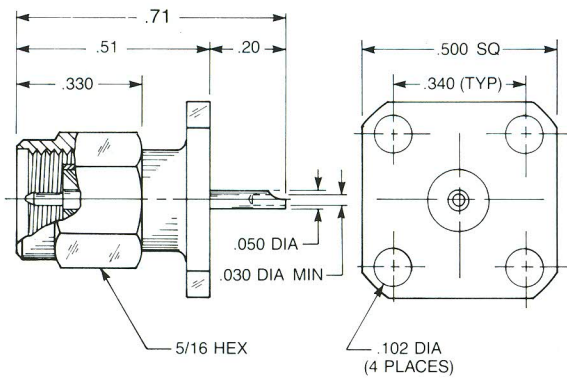

### Straight Panel Plug Receptacle

- Extended contact and insulator
- 1/2" square flange

Captive contact:  
**9009-1113-000** (Gold plated)  
**9009-9113-000** (Passivated)

Noncaptive contact:  
**9009-1213-000** (Gold plated)  
**9009-9213-000** (Passivated)

### Straight Panel Plug Receptacle

- Extended contact and insulator
- 2-hole flange

Captive contact:  
**9055-1113-000** (Gold plated)  
**9055-9113-000** (Passivated)

Noncaptive contact:  
**9055-1213-000** (Gold plated)  
**9055-9213-000** (Passivated)

### Straight Panel Plug Receptacle

- Solder pot contact
- 1/2" square flange

Captive contact:  
**9409-1113-000** (Gold plated)  
**9409-9113-000** (Passivated)

### Straight Panel Plug Receptacle

- Solder pot contact
- 2-hole flange

Captive contact:  
**9455-1113-000** (Gold plated)  
**9455-9113-000** (Passivated)

Available with other contact and insulator configurations