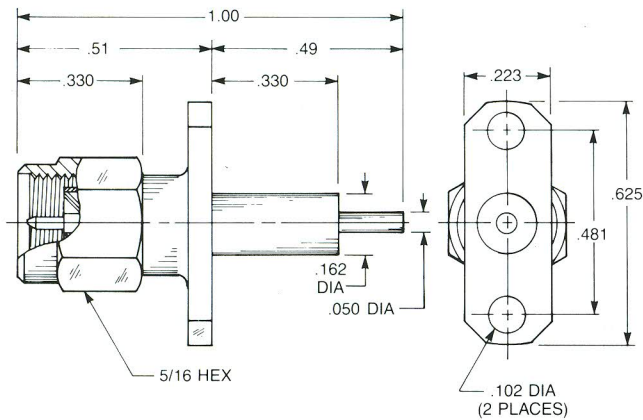

### Straight Panel Plug Receptacle

- Extended contact and insulator
- 1/2" square flange

Captive contact:  
**9009-1113-000** (Gold plated)  
**9009-9113-000** (Passivated)

Noncaptive contact:  
**9009-1213-000** (Gold plated)  
**9009-9213-000** (Passivated)

### Straight Panel Plug Receptacle

- Extended contact and insulator
- 2-hole flange

Captive contact:  
**9055-1113-000** (Gold plated)  
**9055-9113-000** (Passivated)

Noncaptive contact:  
**9055-1213-000** (Gold plated)  
**9055-9213-000** (Passivated)

### Straight Panel Plug Receptacle

- Solder pot contact
- 1/2" square flange

Captive contact:  
**9409-1113-000** (Gold plated)  
**9409-9113-000** (Passivated)

### Straight Panel Plug Receptacle

- Solder pot contact
- 2-hole flange

Captive contact:  
**9455-1113-000** (Gold plated)  
**9455-9113-000** (Passivated)

Available with other contact and insulator configurations