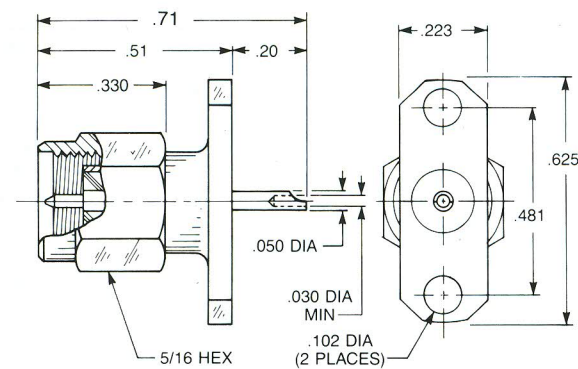

### Straight Panel Plug Receptacle

- Extended contact and insulator
- 2-hole flange

Captive contact:  
**9055-1113-000** (Gold plated)  
**9055-9113-000** (Passivated)

Noncaptive contact:  
**9055-1213-000** (Gold plated)  
**9055-9213-000** (Passivated)

### Straight Panel Plug Receptacle

- Solder pot contact
- 1/2" square flange

Captive contact:  
**9409-1113-000** (Gold plated)  
**9409-9113-000** (Passivated)

### Straight Panel Plug Receptacle

- Solder pot contact
- 2-hole flange

Captive contact:  
**9455-1113-000** (Gold plated)  
**9455-9113-000** (Passivated)

Available with other contact and insulator configurations