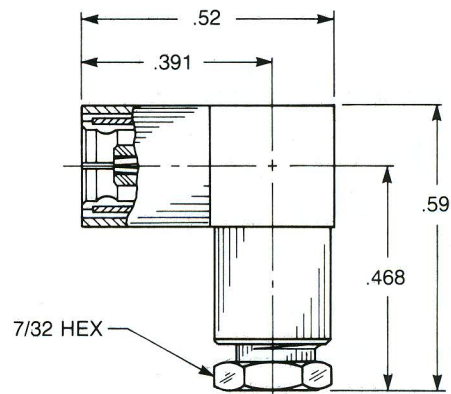

STRAIGHT AND RIGHT ANGLE

Straight Female Cable Plug

Clamp type for flexible cable:
2002-1551-0XX (Gold plated)
2002-7551-0XX (Nickel plated)

Solder-clamp for semi-rigid cable:
2002-1541-0XX (Gold plated)
2002-7541-0XX (Nickel plated)

QPL version available (M39012/67)

Straight Female Cable Plug

Crimp type for flexible cable:
2002-1571-0XX (Gold plated)
2002-7571-0XX (Nickel plated)

QPL version available (M39012/67)

Right Angle Female Cable Plug

Clamp type for flexible cable:
2005-1551-0XX (Gold plated)
2005-7551-0XX (Nickel plated)

Solder-clamp for semi-rigid cable:
2005-1541-0XX (Gold plated)
2005-7541-0XX (Nickel plated)

QPL version available (M39012/69)

Right Angle Female Cable Plug

Crimp type for flexible cable:
2105-1521-0XX (Gold plated)
2105-7521-0XX (Nickel plated)

QPL version available (M39012/69)

Substitute the appropriate cable group for 'XX':

02	RG178, RG196, M17/93, M17/169	09	.141" semi-rigid, RG402, M17/130
03	RG174, RG179, RG316, M17/113, M17/119, M17/172, M17/173	10	.085" semi-rigid, RG405, M17/133
05	RG178DS, RG196DS	19	RG174DS, RG316DS, M17/152, Times RD316