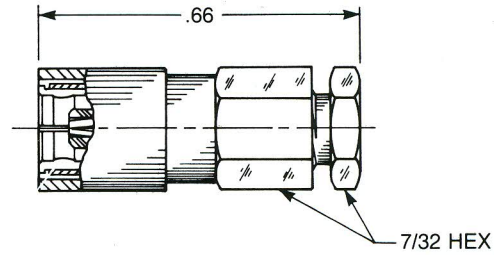

STRAIGHT AND RIGHT ANGLE

Straight Female Cable Plug

Clamp type for flexible cable:
2002-1551-0XX (Gold plated)
2002-7551-0XX (Nickel plated)

Solder-clamp for semi-rigid cable:
2002-1541-0XX (Gold plated)
2002-7541-0XX (Nickel plated)

QPL version available (M39012/67)

Straight Female Cable Plug

Crimp type for flexible cable:
2002-1571-0XX (Gold plated)
2002-7571-0XX (Nickel plated)

QPL version available (M39012/67)

Right Angle Female Cable Plug

Clamp type for flexible cable:
2005-1551-0XX (Gold plated)
2005-7551-0XX (Nickel plated)

Solder-clamp for semi-rigid cable:
2005-1541-0XX (Gold plated)
2005-7541-0XX (Nickel plated)

QPL version available (M39012/69)

Right Angle Female Cable Plug

Crimp type for flexible cable:
2105-1521-0XX (Gold plated)
2105-7521-0XX (Nickel plated)

QPL version available (M39012/69)

Substitute the appropriate cable group for 'XX':

02	RG178, RG196, M17/93, M17/169	09	.141" semi-rigid, RG402, M17/130
03	RG174, RG179, RG316, M17/113, M17/119, M17/172, M17/173	10	.085" semi-rigid, RG405, M17/133
05	RG178DS, RG196DS	19	RG174DS, RG316DS, M17/152, Times RD316