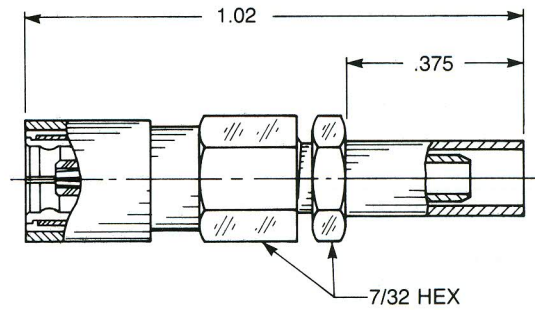

STRAIGHT AND RIGHT ANGLE

Straight Female Cable Plug

Clamp type for flexible cable:
2002-1551-0XX (Gold plated)
2002-7551-0XX (Nickel plated)

Solder-clamp for semi-rigid cable:
2002-1541-0XX (Gold plated)
2002-7541-0XX (Nickel plated)

QPL version available (M39012/67)

Straight Female Cable Plug

Crimp type for flexible cable:
2002-1571-0XX (Gold plated)
2002-7571-0XX (Nickel plated)

QPL version available (M39012/67)

Right Angle Female Cable Plug

Clamp type for flexible cable:
2005-1551-0XX (Gold plated)
2005-7551-0XX (Nickel plated)

Solder-clamp for semi-rigid cable:
2005-1541-0XX (Gold plated)
2005-7541-0XX (Nickel plated)

QPL version available (M39012/69)

Right Angle Female Cable Plug

Crimp type for flexible cable:
2105-1521-0XX (Gold plated)
2105-7521-0XX (Nickel plated)

QPL version available (M39012/69)

Substitute the appropriate cable group for 'XX':

02	RG178, RG196, M17/93, M17/169	09	.141" semi-rigid, RG402, M17/130
03	RG174, RG179, RG316, M17/113, M17/119, M17/172, M17/173	10	.085" semi-rigid, RG405, M17/133
05	RG178DS, RG196DS	19	RG174DS, RG316DS, M17/152, Times RD316