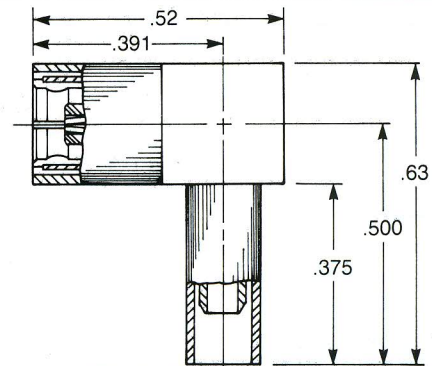

Clamp type for flexible cable:
2005-1551-0XX (Gold plated)
2005-7551-0XX (Nickel plated)

Solder-clamp for semi-rigid cable:
2005-1541-0XX (Gold plated)
2005-7541-0XX (Nickel plated)

QPL version available (M39012/69)

Right Angle Female Cable Plug

Crimp type for flexible cable:
2105-1521-0XX (Gold plated)
2105-7521-0XX (Nickel plated)

QPL version available (M39012/69)

Substitute the appropriate cable group for 'XX':

02	RG178, RG196, M17/93, M17/169	09	.141" semi-rigid, RG402, M17/130
03	RG174, RG179, RG316, M17/113, M17/119, M17/172, M17/173	10	.085" semi-rigid, RG405, M17/133
05	RG178DS, RG196DS	19	RG174DS, RG316DS, M17/152, Times RD316