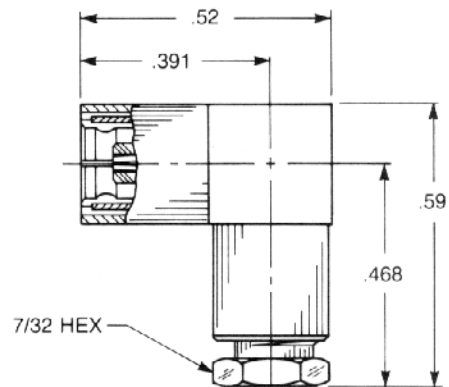

STRAIGHT AND RIGHT ANGLE

Straight Female Cable Plug

Clamp type for flexible cable:
2002-1551-0XX (Gold plated)
2002-7551-0XX (Nickel plated)

Solder-clamp for semi-rigid cable:
2002-1541-0XX (Gold plated)
2002-7541-0XX (Nickel plated)

QPL version available (M39012/67)

Straight Female Cable Plug

Crimp type for flexible cable:
2002-1571-0XX (Gold plated)
2002-7571-0XX (Nickel plated)

QPL version available (M39012/67)

Right Angle Female Cable Plug

Clamp type for flexible cable:
2005-1551-0XX (Gold plated)
2005-7551-0XX (Nickel plated)

Solder-clamp for semi-rigid cable:
2005-1541-0XX (Gold plated)
2005-7541-0XX (Nickel plated)

QPL version available (M39012/69)

Right Angle Female Cable Plug

Crimp type for flexible cable:
2105-1521-0XX (Gold plated)
2105-7521-0XX (Nickel plated)

QPL version available (M39012/69)

Substitute the appropriate cable group for 'XX':			
02	RG178, RG196, M17/93, M17/169	09	.141" semi-rigid, RG402, M17/130
03	RG174, RG179, RG316, M17/113, M17/119, M17/172, M17/173	10	.085" semi-rigid, RG405, M17/133
05	RG178DS, RG196DS	19	RG174DS, RG316DS, M17/152, Times RD316