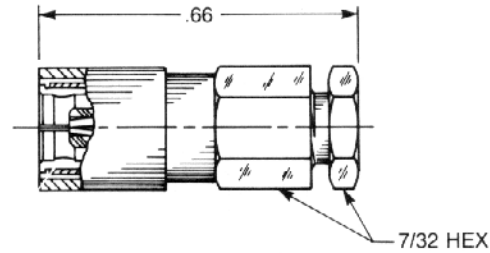

STRAIGHT AND RIGHT ANGLE

Straight Female Cable Plug

Clamp type for flexible cable:
2002-1551-0XX (Gold plated)
2002-7551-0XX (Nickel plated)

Solder-clamp for semi-rigid cable:
2002-1541-0XX (Gold plated)
2002-7541-0XX (Nickel plated)

QPL version available (M39012/67)

Straight Female Cable Plug

Crimp type for flexible cable:
2002-1571-0XX (Gold plated)
2002-7571-0XX (Nickel plated)

QPL version available (M39012/67)

Right Angle Female Cable Plug

Clamp type for flexible cable:
2005-1551-0XX (Gold plated)
2005-7551-0XX (Nickel plated)

Solder-clamp for semi-rigid cable:
2005-1541-0XX (Gold plated)
2005-7541-0XX (Nickel plated)

QPL version available (M39012/69)

Right Angle Female Cable Plug

Crimp type for flexible cable:
2105-1521-0XX (Gold plated)
2105-7521-0XX (Nickel plated)

QPL version available (M39012/69)

Substitute the appropriate cable group for 'XX':			
02	RG178, RG196, M17/93, M17/169	09	.141" semi-rigid, RG402, M17/130
03	RG174, RG179, RG316, M17/113, M17/119, M17/172, M17/173	10	.085" semi-rigid, RG405, M17/133
05	RG178DS, RG196DS	19	RG174DS, RG316DS, M17/152, Times RD316