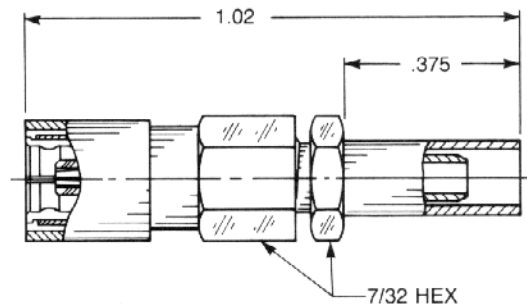

STRAIGHT AND RIGHT ANGLE

Straight Female Cable Plug

Clamp type for flexible cable:
2002-1551-0XX (Gold plated)
2002-7551-0XX (Nickel plated)

Solder-clamp for semi-rigid cable:
2002-1541-0XX (Gold plated)
2002-7541-0XX (Nickel plated)

QPL version available (M39012/67)

Straight Female Cable Plug

Crimp type for flexible cable:
2002-1571-0XX (Gold plated)
2002-7571-0XX (Nickel plated)

QPL version available (M39012/67)

Right Angle Female Cable Plug

Clamp type for flexible cable:
2005-1551-0XX (Gold plated)
2005-7551-0XX (Nickel plated)

Solder-clamp for semi-rigid cable:
2005-1541-0XX (Gold plated)
2005-7541-0XX (Nickel plated)

QPL version available (M39012/69)

Right Angle Female Cable Plug

Crimp type for flexible cable:
2105-1521-0XX (Gold plated)
2105-7521-0XX (Nickel plated)

QPL version available (M39012/69)

Substitute the appropriate cable group for 'XX':			
02	RG178, RG196, M17/93, M17/169	09	.141" semi-rigid, RG402, M17/130
03	RG174, RG179, RG316, M17/113, M17/119, M17/172, M17/173	10	.085" semi-rigid, RG405, M17/133
05	RG178DS, RG196DS	19	RG174DS, RG316DS, M17/152, Times RD316