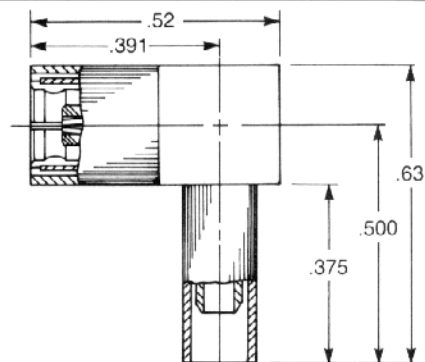

QPL version available (M39012/67)

Straight Female Cable Plug

Crimp type for flexible cable:
2002-1571-0XX (Gold plated)
2002-7571-0XX (Nickel plated)

QPL version available (M39012/67)

Right Angle Female Cable Plug

Clamp type for flexible cable:
2005-1551-0XX (Gold plated)
2005-7551-0XX (Nickel plated)

Solder-clamp for semi-rigid cable:
2005-1541-0XX (Gold plated)
2005-7541-0XX (Nickel plated)

QPL version available (M39012/69)

Right Angle Female Cable Plug

Crimp type for flexible cable:
2105-1521-0XX (Gold plated)
2105-7521-0XX (Nickel plated)

QPL version available (M39012/69)

Substitute the appropriate cable group for 'XX':			
02	RG178, RG196, M17/93, M17/169	09	.141" semi-rigid, RG402, M17/130
03	RG174, RG179, RG316, M17/113, M17/119, M17/172, M17/173	10	.085" semi-rigid, RG405, M17/133
05	RG178DS, RG196DS	19	RG174DS, RG316DS, M17/152, Times RD316