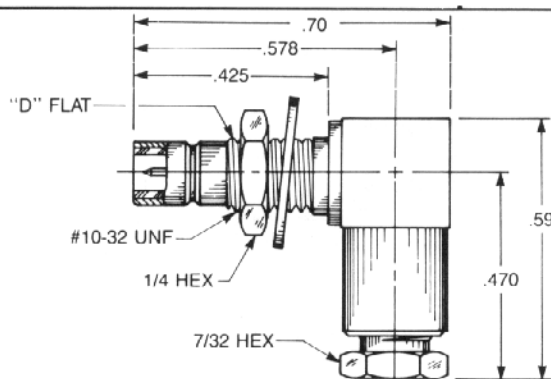

Straight Male Bulkhead Cable Jack

Clamp type for flexible cable:
2003-1551-0XX (Gold plated)
2003-7551-0XX (Nickel plated)

Solder-clamp for semi-rigid cable:
2003-1541-0XX (Gold plated)
2003-7541-0XX (Nickel plated)

QPL version available (M39012/70)

Straight Male Bulkhead Cable Jack

Crimp type for flexible cable:
2003-1571-0XX (Gold plated)
2003-7571-0XX (Nickel plated)

QPL version available (M39012/70)

Bulkhead Mounted Right Angle Male Cable Jack

Clamp type for flexible cable:
2006-1551-0XX (Gold plated)
2006-7551-0XX (Nickel plated)

Solder-clamp for semi-rigid cable:
2006-1541-0XX (Gold plated)
2006-7541-0XX (Nickel plated)

Bulkhead Mounted Right Angle Male Cable Jack

Crimp type for flexible cable:
2106-1521-0XX (Gold plated)
2106-7521-0XX (Nickel plated)

Substitute the appropriate cable group for 'XX':			
02	RG178, RG196, M17/93, M17/169	09	.141" semi-rigid, RG402, M17/130
03	RG174, RG179, RG316, M17/113, M17/119, M17/172, M17/173	10	.085" semi-rigid, RG405, M17/133
05	RG178DS, RG196DS	19	RG174DS, RG316DS, M17/152, Times RD316