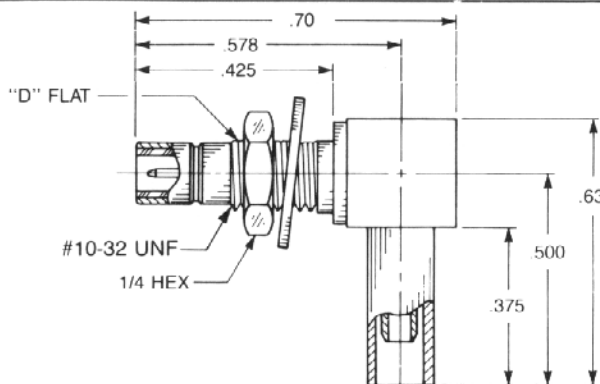

Straight Male Bulkhead Cable Jack

Clamp type for flexible cable:
2003-1551-0XX (Gold plated)
2003-7551-0XX (Nickel plated)

Solder-clamp for semi-rigid cable:
2003-1541-0XX (Gold plated)
2003-7541-0XX (Nickel plated)

QPL version available (M39012/70)

Straight Male Bulkhead Cable Jack

Crimp type for flexible cable:
2003-1571-0XX (Gold plated)
2003-7571-0XX (Nickel plated)

QPL version available (M39012/70)

Bulkhead Mounted Right Angle Male Cable Jack

Clamp type for flexible cable:
2006-1551-0XX (Gold plated)
2006-7551-0XX (Nickel plated)

Solder-clamp for semi-rigid cable:
2006-1541-0XX (Gold plated)
2006-7541-0XX (Nickel plated)

Bulkhead Mounted Right Angle Male Cable Jack

Crimp type for flexible cable:
2106-1521-0XX (Gold plated)
2106-7521-0XX (Nickel plated)

Substitute the appropriate cable group for 'XX':			
02	RG178, RG196, M17/93, M17/169	09	.141" semi-rigid, RG402, M17/130
03	RG174, RG179, RG316, M17/113, M17/119, M17/172, M17/173	10	.085" semi-rigid, RG405, M17/133
05	RG178DS, RG196DS	19	RG174DS, RG316DS, M17/152, Times RD316