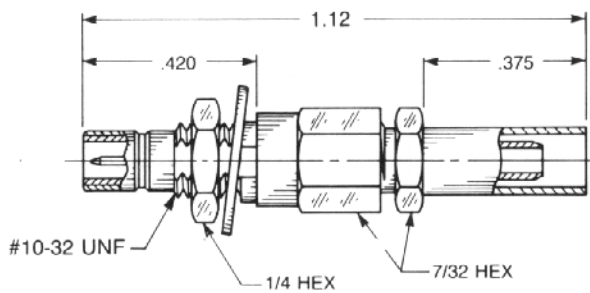

Straight Male Bulkhead Cable Jack

Clamp type for flexible cable:
2003-1551-0XX (Gold plated)
2003-7551-0XX (Nickel plated)

Solder-clamp for semi-rigid cable:
2003-1541-0XX (Gold plated)
2003-7541-0XX (Nickel plated)

QPL version available (M39012/70)

Straight Male Bulkhead Cable Jack

Crimp type for flexible cable:
2003-1571-0XX (Gold plated)
2003-7571-0XX (Nickel plated)

QPL version available (M39012/70)

Bulkhead Mounted Right Angle Male Cable Jack

Clamp type for flexible cable:
2006-1551-0XX (Gold plated)
2006-7551-0XX (Nickel plated)

Solder-clamp for semi-rigid cable:
2006-1541-0XX (Gold plated)
2006-7541-0XX (Nickel plated)

Bulkhead Mounted Right Angle Male Cable Jack

Crimp type for flexible cable:
2106-1521-0XX (Gold plated)
2106-7521-0XX (Nickel plated)

Substitute the appropriate cable group for 'XX':			
02	RG178, RG196, M17/93, M17/169	09	.141" semi-rigid, RG402, M17/130
03	RG174, RG179, RG316, M17/113, M17/119, M17/172, M17/173	10	.085" semi-rigid, RG405, M17/133
05	RG178DS, RG196DS	19	RG174DS, RG316DS, M17/152, Times RD316