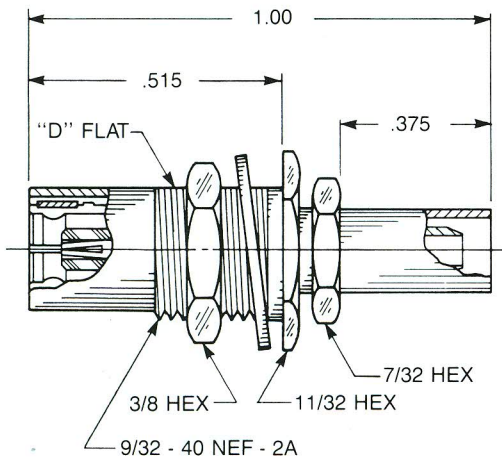

Bulkhead Mounted Straight Cable Plug

Clamp type for flexible cable:
2028-1551-0XX (Gold plated)
2028-7551-0XX (Nickel plated)

Solder-clamp for semi-rigid:
2028-1541-0XX (Gold plated)
2028-7541-0XX (Nickel plated)

Bulkhead Mounted Straight Cable Plug

Crimp type for flexible cable:
2028-1571-0XX (Gold plated)
2028-7571-0XX (Nickel plated)

Substitute the appropriate cable group for 'XX':			
02	RG178, RG196, M17/93, M17/169	09	.141" semi-rigid, RG402, M17/130
03	RG174, RG179, RG316, M17/113, M17/119, M17/172, M17/173	10	.085" semi-rigid, RG405, M17/133
05	RG178DS, RG196DS	19	RG174DS, RG316DS, M17/152, Times RD316

Designed for use with .093" max thick panel
 e-mail: aepsales@aepconnectors.com

AEP New Haven, CT
203/776-2813