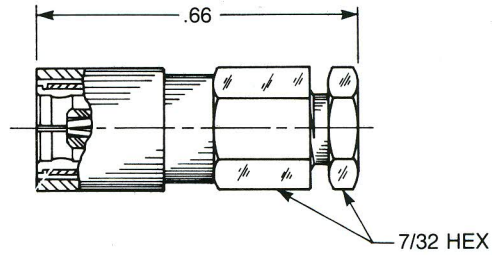

**STRAIGHT AND RIGHT ANGLE**

**Straight Female Cable Plug**

Clamp type for flexible cable:  
**2002-1551-0XX** (Gold plated)  
**2002-7551-0XX** (Nickel plated)

Solder-clamp for semi-rigid cable:  
**2002-1541-0XX** (Gold plated)  
**2002-7541-0XX** (Nickel plated)

QPL version available (M39012/67)

**Straight Female Cable Plug**

Crimp type for flexible cable:  
**2002-1571-0XX** (Gold plated)  
**2002-7571-0XX** (Nickel plated)

QPL version available (M39012/67)

**Right Angle Female Cable Plug**

Clamp type for flexible cable:  
**2005-1551-0XX** (Gold plated)  
**2005-7551-0XX** (Nickel plated)

Solder-clamp for semi-rigid cable:  
**2005-1541-0XX** (Gold plated)  
**2005-7541-0XX** (Nickel plated)

QPL version available (M39012/69)

**Right Angle Female Cable Plug**

Crimp type for flexible cable:  
**2105-1521-0XX** (Gold plated)  
**2105-7521-0XX** (Nickel plated)

QPL version available (M39012/69)

Substitute the appropriate cable group for 'XX':