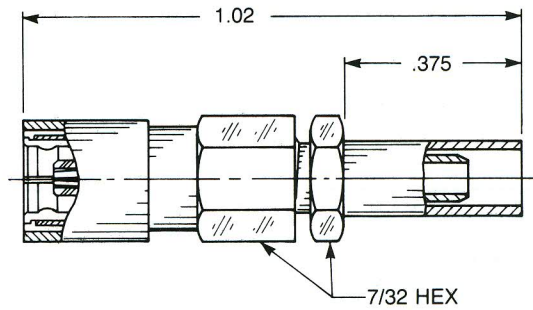

**STRAIGHT AND RIGHT ANGLE**

**Straight Female Cable Plug**

Clamp type for flexible cable:  
**2002-1551-0XX** (Gold plated)  
**2002-7551-0XX** (Nickel plated)

Solder-clamp for semi-rigid cable:  
**2002-1541-0XX** (Gold plated)  
**2002-7541-0XX** (Nickel plated)

QPL version available (M39012/67)

**Straight Female Cable Plug**

Crimp type for flexible cable:  
**2002-1571-0XX** (Gold plated)  
**2002-7571-0XX** (Nickel plated)

QPL version available (M39012/67)

**Right Angle Female Cable Plug**

Clamp type for flexible cable:  
**2005-1551-0XX** (Gold plated)  
**2005-7551-0XX** (Nickel plated)

Solder-clamp for semi-rigid cable:  
**2005-1541-0XX** (Gold plated)  
**2005-7541-0XX** (Nickel plated)

QPL version available (M39012/69)

**Right Angle Female Cable Plug**

Crimp type for flexible cable:  
**2105-1521-0XX** (Gold plated)  
**2105-7521-0XX** (Nickel plated)

QPL version available (M39012/69)

Substitute the appropriate cable group for 'XX':