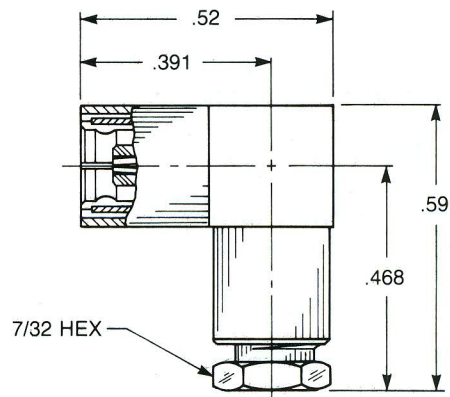

**STRAIGHT AND RIGHT ANGLE**

**Straight Female Cable Plug**

Clamp type for flexible cable:  
**2002-1551-0XX** (Gold plated)  
**2002-7551-0XX** (Nickel plated)

Solder-clamp for semi-rigid cable:  
**2002-1541-0XX** (Gold plated)  
**2002-7541-0XX** (Nickel plated)

QPL version available (M39012/67)

**Straight Female Cable Plug**

Crimp type for flexible cable:  
**2002-1571-0XX** (Gold plated)  
**2002-7571-0XX** (Nickel plated)

QPL version available (M39012/67)

**Right Angle Female Cable Plug**

Clamp type for flexible cable:  
**2005-1551-0XX** (Gold plated)  
**2005-7551-0XX** (Nickel plated)

Solder-clamp for semi-rigid cable:  
**2005-1541-0XX** (Gold plated)  
**2005-7541-0XX** (Nickel plated)

QPL version available (M39012/69)

**Right Angle Female Cable Plug**

Crimp type for flexible cable:  
**2105-1521-0XX** (Gold plated)  
**2105-7521-0XX** (Nickel plated)

QPL version available (M39012/69)

Substitute the appropriate cable group for 'XX':