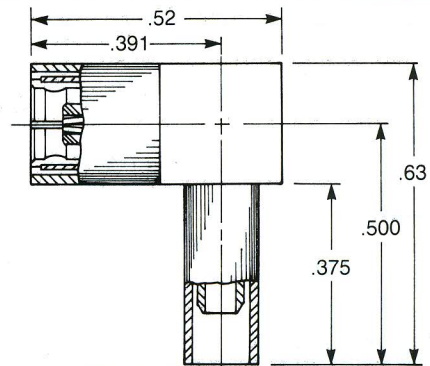

Clamp type for flexible cable:  
**2005-1551-0XX** (Gold plated)  
**2005-7551-0XX** (Nickel plated)

Solder-clamp for semi-rigid cable:  
**2005-1541-0XX** (Gold plated)  
**2005-7541-0XX** (Nickel plated)

QPL version available (M39012/69)

**Right Angle Female Cable Plug**

Crimp type for flexible cable:  
**2105-1521-0XX** (Gold plated)  
**2105-7521-0XX** (Nickel plated)

QPL version available (M39012/69)

Substitute the appropriate cable group for 'XX':

02	RG178, RG196, M17/93, M17/169	09	.141" semi-rigid, RG402, M17/130
03	RG174, RG179, RG316, M17/113, M17/119, M17/172, M17/173	10	.085" semi-rigid, RG405, M17/133
05	RG178DS, RG196DS	19	RG174DS, RG316DS, M17/152, Times RD316