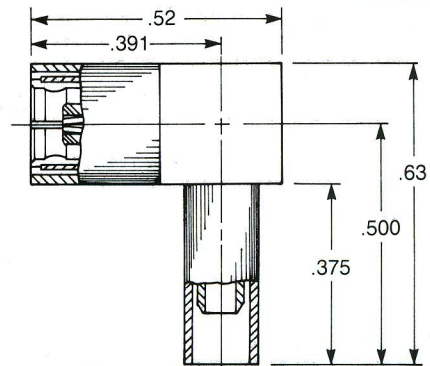

QPL version available (M39012/67)

Straight Female Cable Plug

Crimp type for flexible cable:
2002-1571-0XX (Gold plated)
2002-7571-0XX (Nickel plated)

QPL version available (M39012/67)

Right Angle Female Cable Plug

Clamp type for flexible cable:
2005-1551-0XX (Gold plated)
2005-7551-0XX (Nickel plated)

Solder-clamp for semi-rigid cable:
2005-1541-0XX (Gold plated)
2005-7541-0XX (Nickel plated)

QPL version available (M39012/69)

Right Angle Female Cable Plug

Crimp type for flexible cable:
2105-1521-0XX (Gold plated)
2105-7521-0XX (Nickel plated)

QPL version available (M39012/69)

Substitute the appropriate cable group for 'XX':

02	RG178, RG196, M17/93, M17/169	09	.141" semi-rigid, RG402, M17/130
03	RG174, RG179, RG316, M17/113, M17/119, M17/172, M17/173	10	.085" semi-rigid, RG405, M17/133
05	RG178DS, RG196DS	19	RG174DS, RG316DS, M17/152, Times RD316