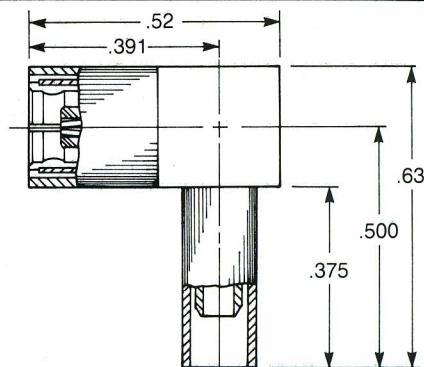

QPL version available (M39012/67)

**Straight Female Cable Plug**

Crimp type for flexible cable:  
**2002-1571-0XX** (Gold plated)  
**2002-7571-0XX** (Nickel plated)

QPL version available (M39012/67)

**Right Angle Female Cable Plug**

Clamp type for flexible cable:  
**2005-1551-0XX** (Gold plated)  
**2005-7551-0XX** (Nickel plated)

Solder-clamp for semi-rigid cable:  
**2005-1541-0XX** (Gold plated)  
**2005-7541-0XX** (Nickel plated)

QPL version available (M39012/69)

**Right Angle Female Cable Plug**

Crimp type for flexible cable:  
**2105-1521-0XX** (Gold plated)  
**2105-7521-0XX** (Nickel plated)

QPL version available (M39012/69)

Substitute the appropriate cable group for 'XX':

02	RG178, RG196, M17/93, M17/169	09	.141" semi-rigid, RG402, M17/130
03	RG174, RG179, RG316, M17/113, M17/119, M17/172, M17/173	10	.085" semi-rigid, RG405, M17/133
05	RG178DS, RG196DS	19	RG174DS, RG316DS, M17/152, Times RD316