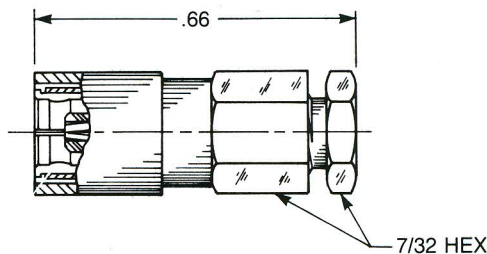

**STRAIGHT AND RIGHT ANGLE**

**Straight Female Cable Plug**

Clamp type for flexible cable:  
**2002-1551-0XX** (Gold plated)  
**2002-7551-0XX** (Nickel plated)

Solder-clamp for semi-rigid cable:  
**2002-1541-0XX** (Gold plated)  
**2002-7541-0XX** (Nickel plated)

QPL version available (M39012/67)

**Straight Female Cable Plug**

Crimp type for flexible cable:  
**2002-1571-0XX** (Gold plated)  
**2002-7571-0XX** (Nickel plated)

QPL version available (M39012/67)

**Right Angle Female Cable Plug**

Clamp type for flexible cable:  
**2005-1551-0XX** (Gold plated)  
**2005-7551-0XX** (Nickel plated)

Solder-clamp for semi-rigid cable:  
**2005-1541-0XX** (Gold plated)  
**2005-7541-0XX** (Nickel plated)

QPL version available (M39012/69)

**Right Angle Female Cable Plug**

Crimp type for flexible cable:  
**2105-1521-0XX** (Gold plated)  
**2105-7521-0XX** (Nickel plated)

QPL version available (M39012/69)

Substitute the appropriate cable group for 'XX':