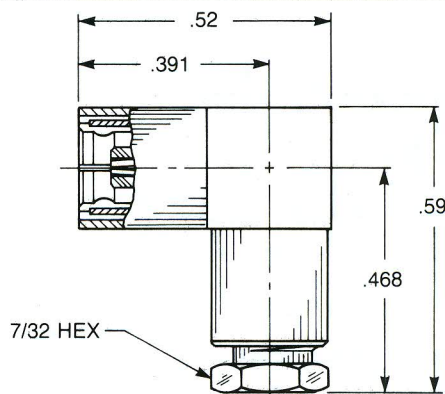

**STRAIGHT AND RIGHT ANGLE**

**Straight Female Cable Plug**

Clamp type for flexible cable:  
**2002-1551-0XX** (Gold plated)  
**2002-7551-0XX** (Nickel plated)

Solder-clamp for semi-rigid cable:  
**2002-1541-0XX** (Gold plated)  
**2002-7541-0XX** (Nickel plated)

QPL version available (M39012/67)

**Straight Female Cable Plug**

Crimp type for flexible cable:  
**2002-1571-0XX** (Gold plated)  
**2002-7571-0XX** (Nickel plated)

QPL version available (M39012/67)

**Right Angle Female Cable Plug**

Clamp type for flexible cable:  
**2005-1551-0XX** (Gold plated)  
**2005-7551-0XX** (Nickel plated)

Solder-clamp for semi-rigid cable:  
**2005-1541-0XX** (Gold plated)  
**2005-7541-0XX** (Nickel plated)

QPL version available (M39012/69)

**Right Angle Female Cable Plug**

Crimp type for flexible cable:  
**2105-1521-0XX** (Gold plated)  
**2105-7521-0XX** (Nickel plated)

QPL version available (M39012/69)

Substitute the appropriate cable group for 'XX':