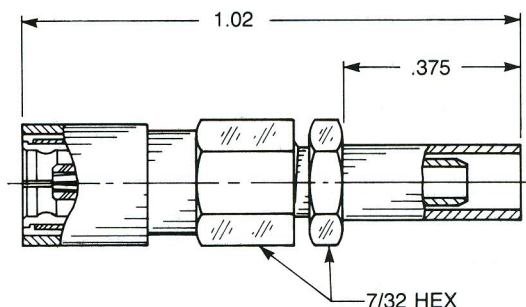

**STRAIGHT AND RIGHT ANGLE**

**Straight Female Cable Plug**

Clamp type for flexible cable:  
**2002-1551-0XX** (Gold plated)  
**2002-7551-0XX** (Nickel plated)

Solder-clamp for semi-rigid cable:  
**2002-1541-0XX** (Gold plated)  
**2002-7541-0XX** (Nickel plated)

QPL version available (M39012/67)

**Straight Female Cable Plug**

Crimp type for flexible cable:  
**2002-1571-0XX** (Gold plated)  
**2002-7571-0XX** (Nickel plated)

QPL version available (M39012/67)

**Right Angle Female Cable Plug**

Clamp type for flexible cable:  
**2005-1551-0XX** (Gold plated)  
**2005-7551-0XX** (Nickel plated)

Solder-clamp for semi-rigid cable:  
**2005-1541-0XX** (Gold plated)  
**2005-7541-0XX** (Nickel plated)

QPL version available (M39012/69)

**Right Angle Female Cable Plug**

Crimp type for flexible cable:  
**2105-1521-0XX** (Gold plated)  
**2105-7521-0XX** (Nickel plated)

QPL version available (M39012/69)

Substitute the appropriate cable group for 'XX':