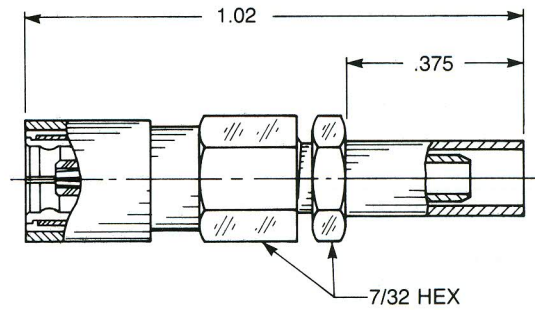

**STRAIGHT AND RIGHT ANGLE**

**Straight Female Cable Plug**

Clamp type for flexible cable:  
**2002-1551-0XX** (Gold plated)  
**2002-7551-0XX** (Nickel plated)

Solder-clamp for semi-rigid cable:  
**2002-1541-0XX** (Gold plated)  
**2002-7541-0XX** (Nickel plated)

QPL version available (M39012/67)

**Straight Female Cable Plug**

Crimp type for flexible cable:  
**2002-1571-0XX** (Gold plated)  
**2002-7571-0XX** (Nickel plated)

QPL version available (M39012/67)

**Right Angle Female Cable Plug**

Clamp type for flexible cable:  
**2005-1551-0XX** (Gold plated)  
**2005-7551-0XX** (Nickel plated)

Solder-clamp for semi-rigid cable:  
**2005-1541-0XX** (Gold plated)  
**2005-7541-0XX** (Nickel plated)

QPL version available (M39012/69)

**Right Angle Female Cable Plug**

Crimp type for flexible cable:  
**2105-1521-0XX** (Gold plated)  
**2105-7521-0XX** (Nickel plated)

QPL version available (M39012/69)

Substitute the appropriate cable group for 'XX':