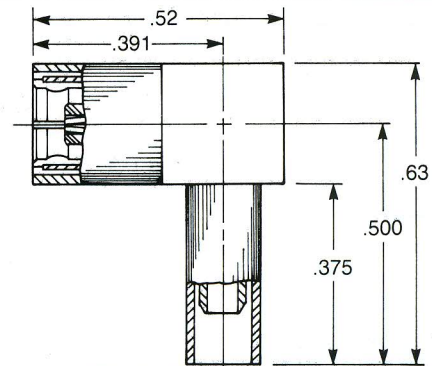

Clamp type for flexible cable:  
**2005-1551-0XX** (Gold plated)  
**2005-7551-0XX** (Nickel plated)

Solder-clamp for semi-rigid cable:  
**2005-1541-0XX** (Gold plated)  
**2005-7541-0XX** (Nickel plated)

QPL version available (M39012/69)

**Right Angle Female Cable Plug**

Crimp type for flexible cable:  
**2105-1521-0XX** (Gold plated)  
**2105-7521-0XX** (Nickel plated)

QPL version available (M39012/69)

Substitute the appropriate cable group for 'XX':

02	RG178, RG196, M17/93, M17/169	09	.141" semi-rigid, RG402, M17/130
03	RG174, RG179, RG316, M17/113, M17/119, M17/172, M17/173	10	.085" semi-rigid, RG405, M17/133
05	RG178DS, RG196DS	19	RG174DS, RG316DS, M17/152, Times RD316