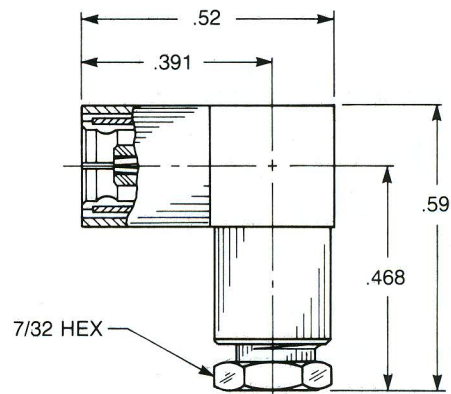

**STRAIGHT AND RIGHT ANGLE**

**Straight Female Cable Plug**

Clamp type for flexible cable:  
**2002-1551-0XX** (Gold plated)  
**2002-7551-0XX** (Nickel plated)

Solder-clamp for semi-rigid cable:  
**2002-1541-0XX** (Gold plated)  
**2002-7541-0XX** (Nickel plated)

QPL version available (M39012/67)

**Straight Female Cable Plug**

Crimp type for flexible cable:  
**2002-1571-0XX** (Gold plated)  
**2002-7571-0XX** (Nickel plated)

QPL version available (M39012/67)

**Right Angle Female Cable Plug**

Clamp type for flexible cable:  
**2005-1551-0XX** (Gold plated)  
**2005-7551-0XX** (Nickel plated)

Solder-clamp for semi-rigid cable:  
**2005-1541-0XX** (Gold plated)  
**2005-7541-0XX** (Nickel plated)

QPL version available (M39012/69)

**Right Angle Female Cable Plug**

Crimp type for flexible cable:  
**2105-1521-0XX** (Gold plated)  
**2105-7521-0XX** (Nickel plated)

QPL version available (M39012/69)

Substitute the appropriate cable group for 'XX':