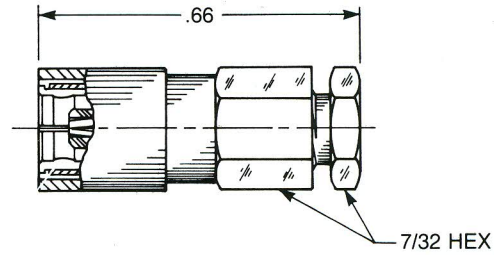

**STRAIGHT AND RIGHT ANGLE**

**Straight Female Cable Plug**

Clamp type for flexible cable:  
**2002-1551-0XX** (Gold plated)  
**2002-7551-0XX** (Nickel plated)

Solder-clamp for semi-rigid cable:  
**2002-1541-0XX** (Gold plated)  
**2002-7541-0XX** (Nickel plated)

QPL version available (M39012/67)

**Straight Female Cable Plug**

Crimp type for flexible cable:  
**2002-1571-0XX** (Gold plated)  
**2002-7571-0XX** (Nickel plated)

QPL version available (M39012/67)

**Right Angle Female Cable Plug**

Clamp type for flexible cable:  
**2005-1551-0XX** (Gold plated)  
**2005-7551-0XX** (Nickel plated)

Solder-clamp for semi-rigid cable:  
**2005-1541-0XX** (Gold plated)  
**2005-7541-0XX** (Nickel plated)

QPL version available (M39012/69)

**Right Angle Female Cable Plug**

Crimp type for flexible cable:  
**2105-1521-0XX** (Gold plated)  
**2105-7521-0XX** (Nickel plated)

QPL version available (M39012/69)

Substitute the appropriate cable group for 'XX':