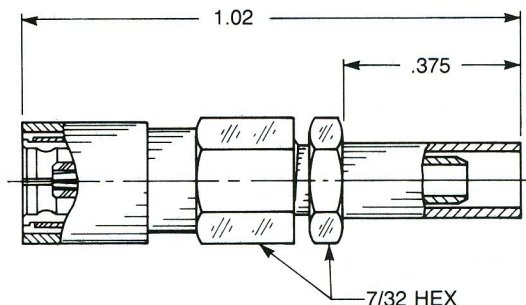

**STRAIGHT AND RIGHT ANGLE**

**Straight Female Cable Plug**

Clamp type for flexible cable:  
**2002-1551-0XX** (Gold plated)  
**2002-7551-0XX** (Nickel plated)

Solder-clamp for semi-rigid cable:  
**2002-1541-0XX** (Gold plated)  
**2002-7541-0XX** (Nickel plated)

QPL version available (M39012/67)

**Straight Female Cable Plug**

Crimp type for flexible cable:  
**2002-1571-0XX** (Gold plated)  
**2002-7571-0XX** (Nickel plated)

QPL version available (M39012/67)

**Right Angle Female Cable Plug**

Clamp type for flexible cable:  
**2005-1551-0XX** (Gold plated)  
**2005-7551-0XX** (Nickel plated)

Solder-clamp for semi-rigid cable:  
**2005-1541-0XX** (Gold plated)  
**2005-7541-0XX** (Nickel plated)

QPL version available (M39012/69)

**Right Angle Female Cable Plug**

Crimp type for flexible cable:  
**2105-1521-0XX** (Gold plated)  
**2105-7521-0XX** (Nickel plated)

QPL version available (M39012/69)

Substitute the appropriate cable group for 'XX':