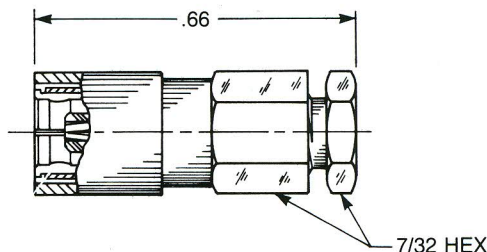

**STRAIGHT AND RIGHT ANGLE**

**Straight Female Cable Plug**

Clamp type for flexible cable:  
**2002-1551-0XX** (Gold plated)  
**2002-7551-0XX** (Nickel plated)

Solder-clamp for semi-rigid cable:  
**2002-1541-0XX** (Gold plated)  
**2002-7541-0XX** (Nickel plated)

QPL version available (M39012/67)

**Straight Female Cable Plug**

Crimp type for flexible cable:  
**2002-1571-0XX** (Gold plated)  
**2002-7571-0XX** (Nickel plated)

QPL version available (M39012/67)

**Right Angle Female Cable Plug**

Clamp type for flexible cable:  
**2005-1551-0XX** (Gold plated)  
**2005-7551-0XX** (Nickel plated)

Solder-clamp for semi-rigid cable:  
**2005-1541-0XX** (Gold plated)  
**2005-7541-0XX** (Nickel plated)

QPL version available (M39012/69)

**Right Angle Female Cable Plug**

Crimp type for flexible cable:  
**2105-1521-0XX** (Gold plated)  
**2105-7521-0XX** (Nickel plated)

QPL version available (M39012/69)

Substitute the appropriate cable group for 'XX':